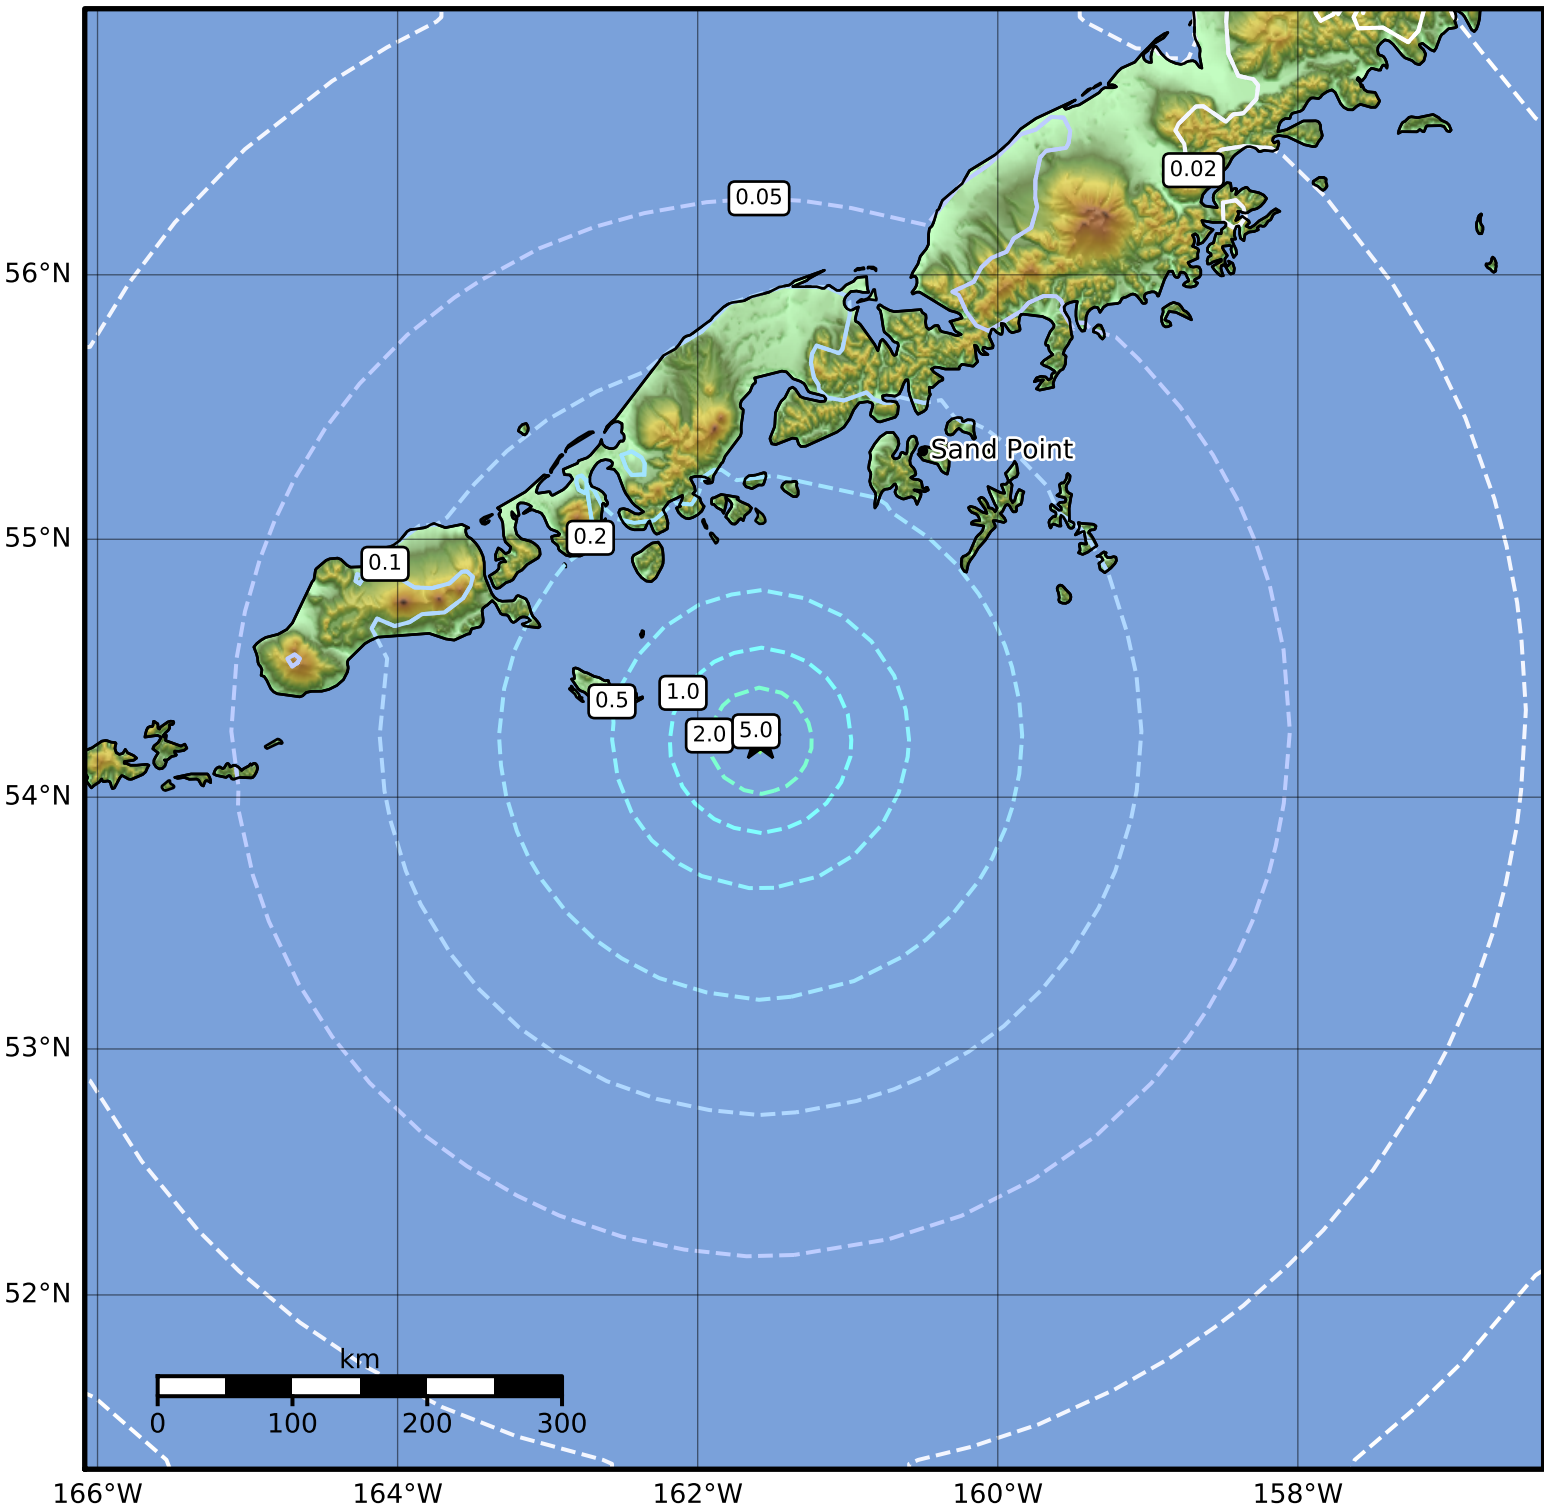

1.0 Second Peak Spectral Acceleration Map Alaska Earthquake Center
 ShakeMap: 104 km (65 miles) SSE of King Cove
 Feb 03, 2022 23:53:31 UTC M5.4 N54.22 W161.58 Depth: 9.2km ID:ak0221kma6yf

SA(1.0) (%g)	0.1	0.2	0.5	1	2	5	10	20	50	100	200
--------------	-----	-----	-----	---	---	---	----	----	----	-----	-----

Scale based on Worden et al. (2012)

Version 1: Processed 2023-04-12T00:39:41Z

△ Seismic Instrument ○ Reported Intensity

★ Epicenter