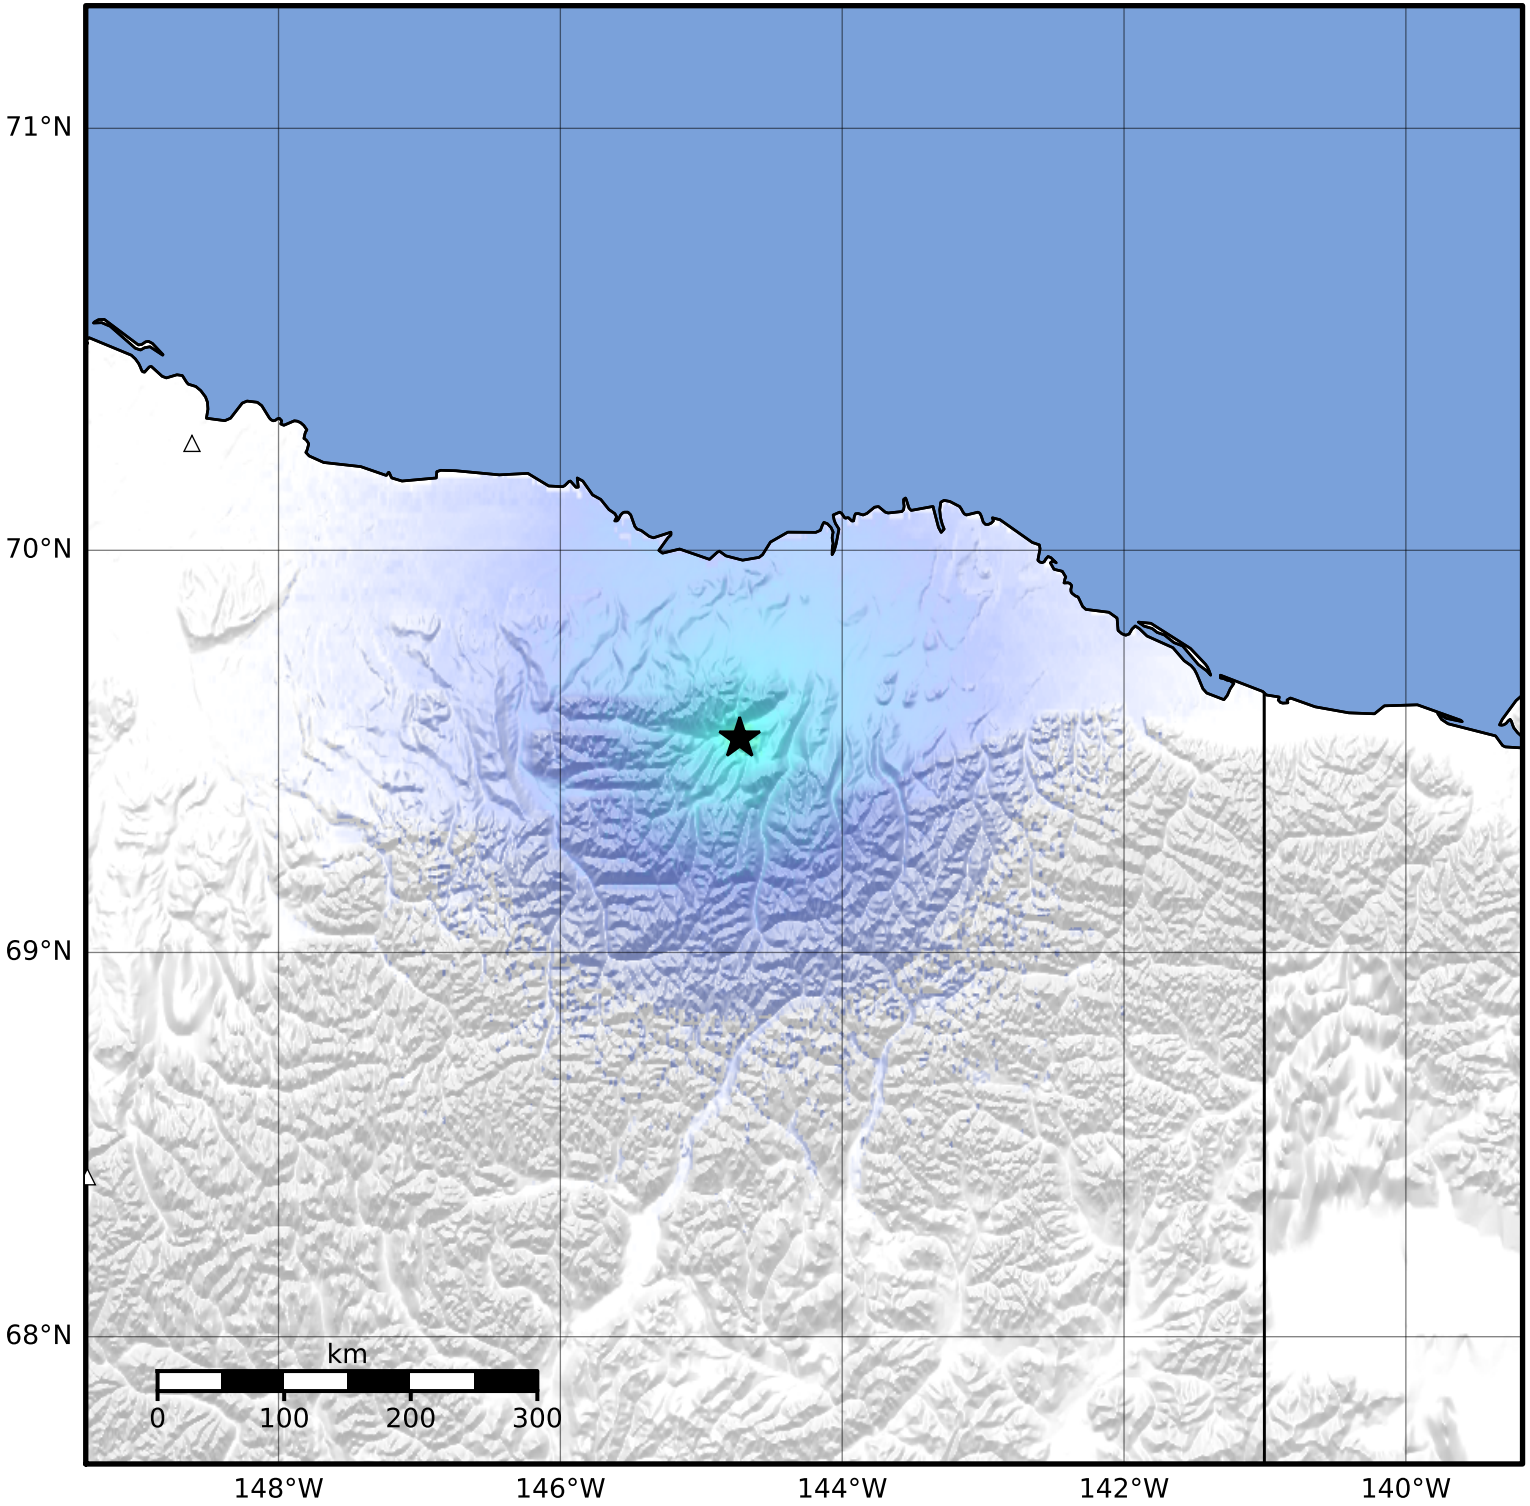

Macroseismic Intensity Map Alaska Earthquake Center  
 ShakeMap: 78 km (48 miles) SSW of Kaktovik  
 Jan 23, 2023 21:44:38 UTC M4.0 N69.54 W144.73 Depth: 1.9km ID:ak02312e4ly8

SHAKING	Not felt	Weak	Light	Moderate	Strong	Very strong	Severe	Violent	Extreme
DAMAGE	None	None	None	Very light	Light	Moderate	Moderate/heavy	Heavy	Very heavy
PGA(%g)	<0.0464	0.297	2.76	6.2	11.5	21.5	40.1	74.7	>139
PGV(cm/s)	<0.0215	0.135	1.41	4.65	9.64	20	41.4	85.8	>178
INTENSITY	<b>I</b>	<b>II-III</b>	<b>IV</b>	<b>V</b>	<b>VI</b>	<b>VII</b>	<b>VIII</b>	<b>IX</b>	<b>X+</b>

Scale based on Worden et al. (2012) Version 2: Processed 2023-01-23T22:03:10Z  
 △ Seismic Instrument    ○ Reported Intensity    ★ Epicenter