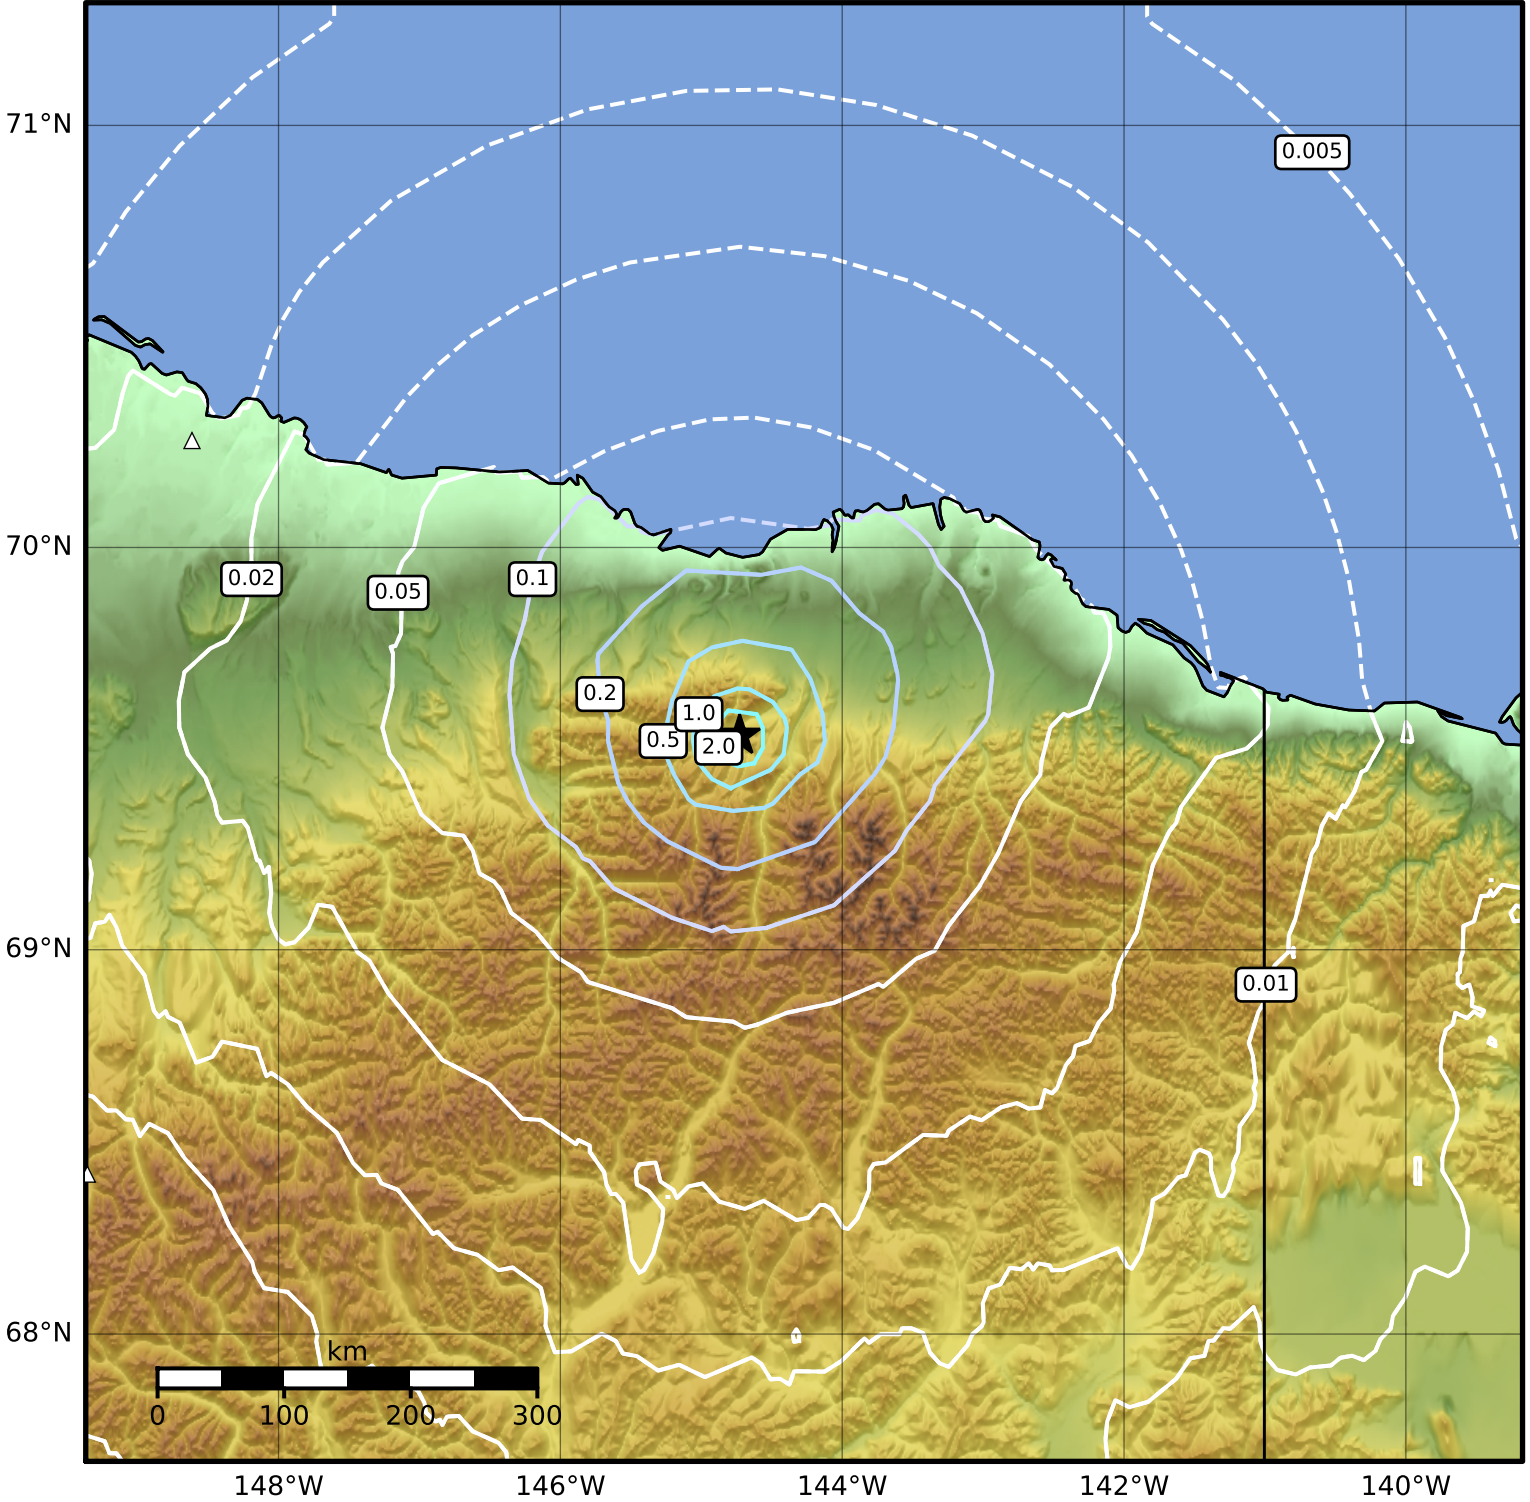

Peak Ground Acceleration Map Alaska Earthquake Center
 ShakeMap: 78 km (48 miles) SSW of Kaktovik
 Jan 23, 2023 21:44:38 UTC M4.0 N69.54 W144.73 Depth: 1.9km ID:ak02312e4ly8

PGA (%g)	0.1	0.2	0.5	1	2	5	10	20	50	100	200
----------	-----	-----	-----	---	---	---	----	----	----	-----	-----

Scale based on Worden et al. (2012)

Version 2: Processed 2023-01-23T22:03:10Z

△ Seismic Instrument ○ Reported Intensity ★ Epicenter