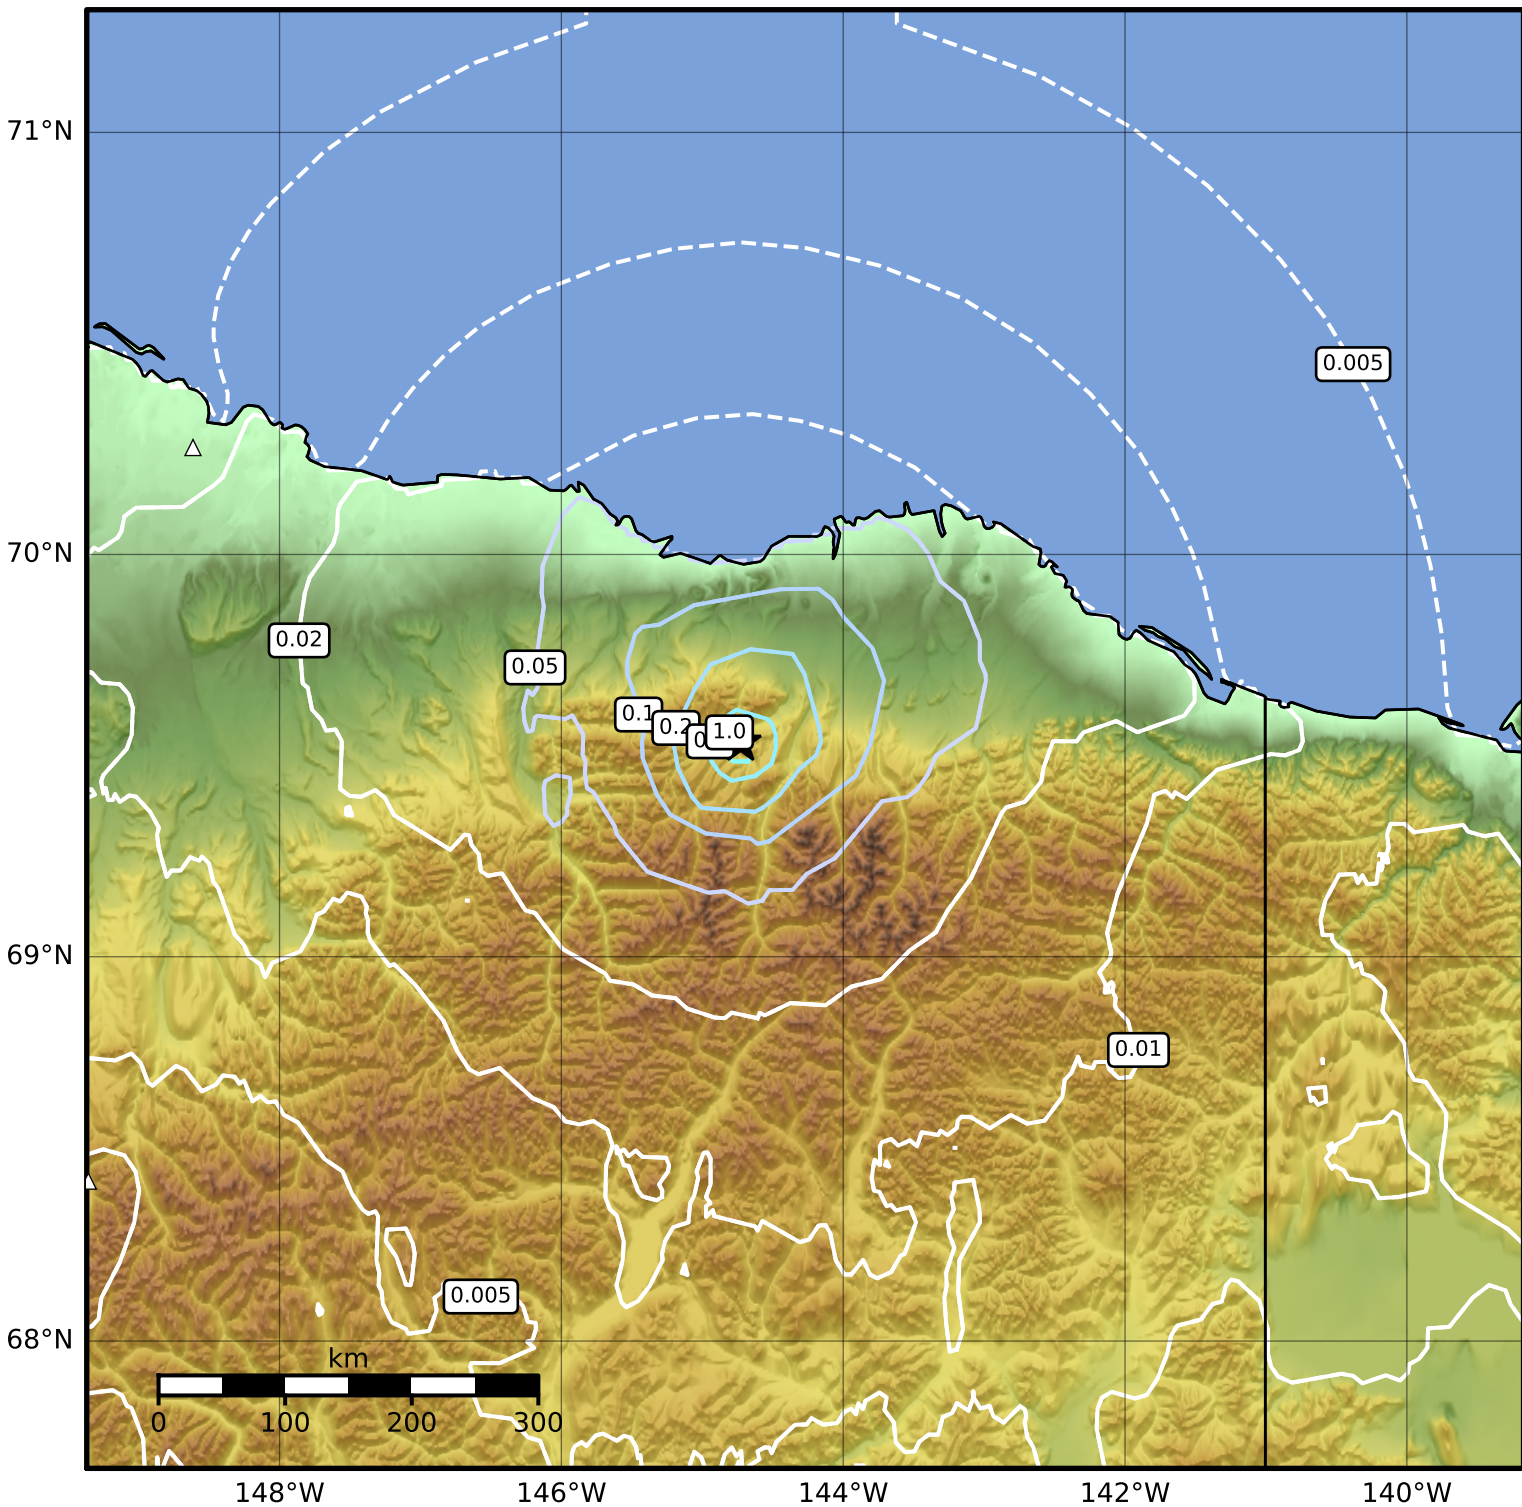

Peak Ground Velocity Map Alaska Earthquake Center
ShakeMap: 78 km (48 miles) SSW of Kaktovik
Jan 23, 2023 21:44:38 UTC M4.0 N69.54 W144.73 Depth: 1.9km ID:ak02312e4ly8

Scale based on Worden et al. (2012)

△ Seismic Instrument ○ Reported Intensity

★ Epicenter

Version 2: Processed 2023-01-23T22:03:10Z