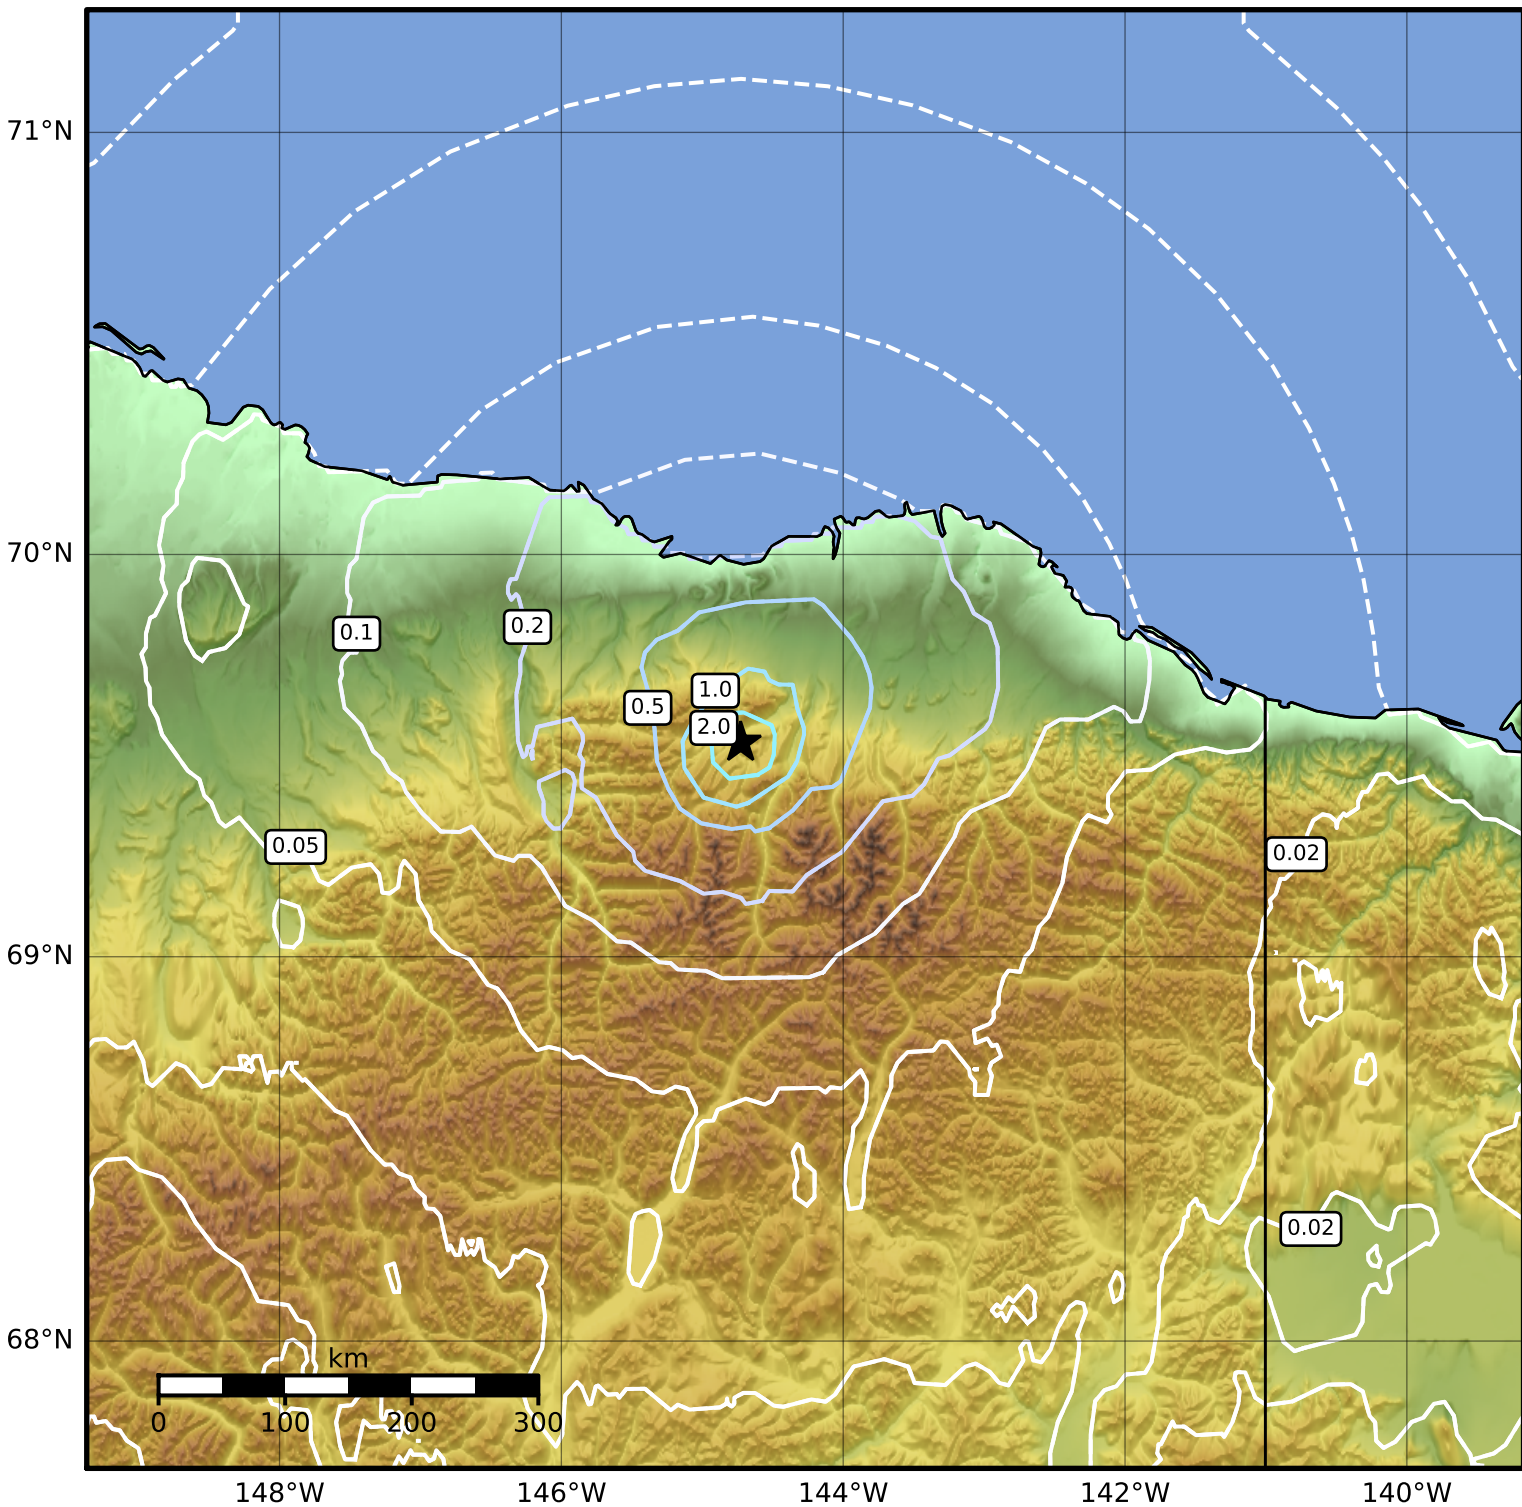

0.3 Second Peak Spectral Acceleration Map Alaska Earthquake Center
 ShakeMap: 78 km (48 miles) SSW of Kaktovik
 Jan 23, 2023 21:44:38 UTC M4.0 N69.54 W144.73 Depth: 1.9km ID:ak02312e4ly8

Scale based on Worden et al. (2012)

△ Seismic Instrument ○ Reported Intensity

★ Epicenter

Version 2: Processed 2023-01-23T22:03:10Z