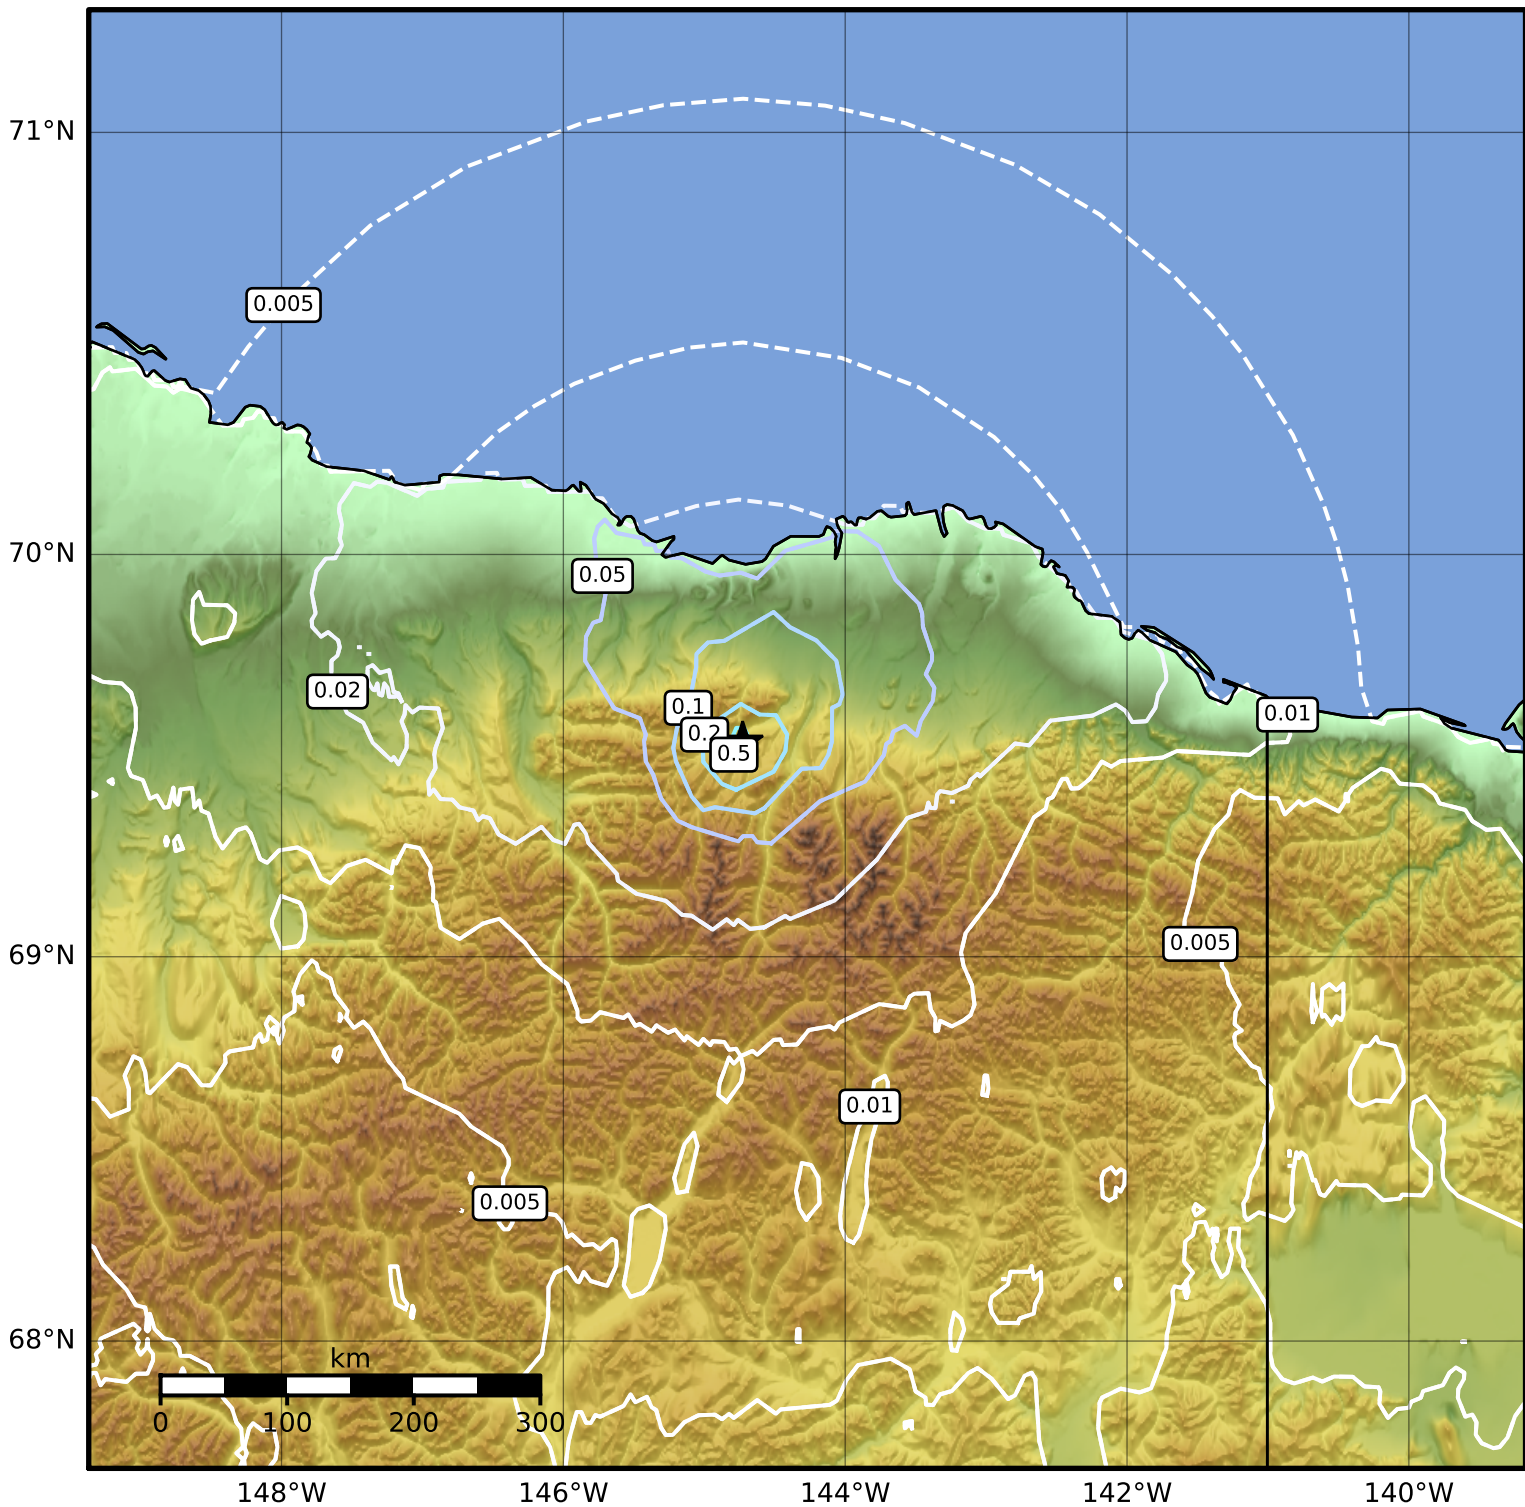

1.0 Second Peak Spectral Acceleration Map Alaska Earthquake Center
ShakeMap: 78 km (48 miles) SSW of Kaktovik
Jan 23, 2023 21:44:38 UTC M4.0 N69.54 W144.73 Depth: 1.9km ID:ak02312e4ly8

SA(1.0) (%g)	0.1	0.2	0.5	1	2	5	10	20	50	100	200
--------------	-----	-----	-----	---	---	---	----	----	----	-----	-----

Scale based on Worden et al. (2012)

△ Seismic Instrument ○ Reported Intensity

★ Epicenter

Version 2: Processed 2023-01-23T22:03:10Z