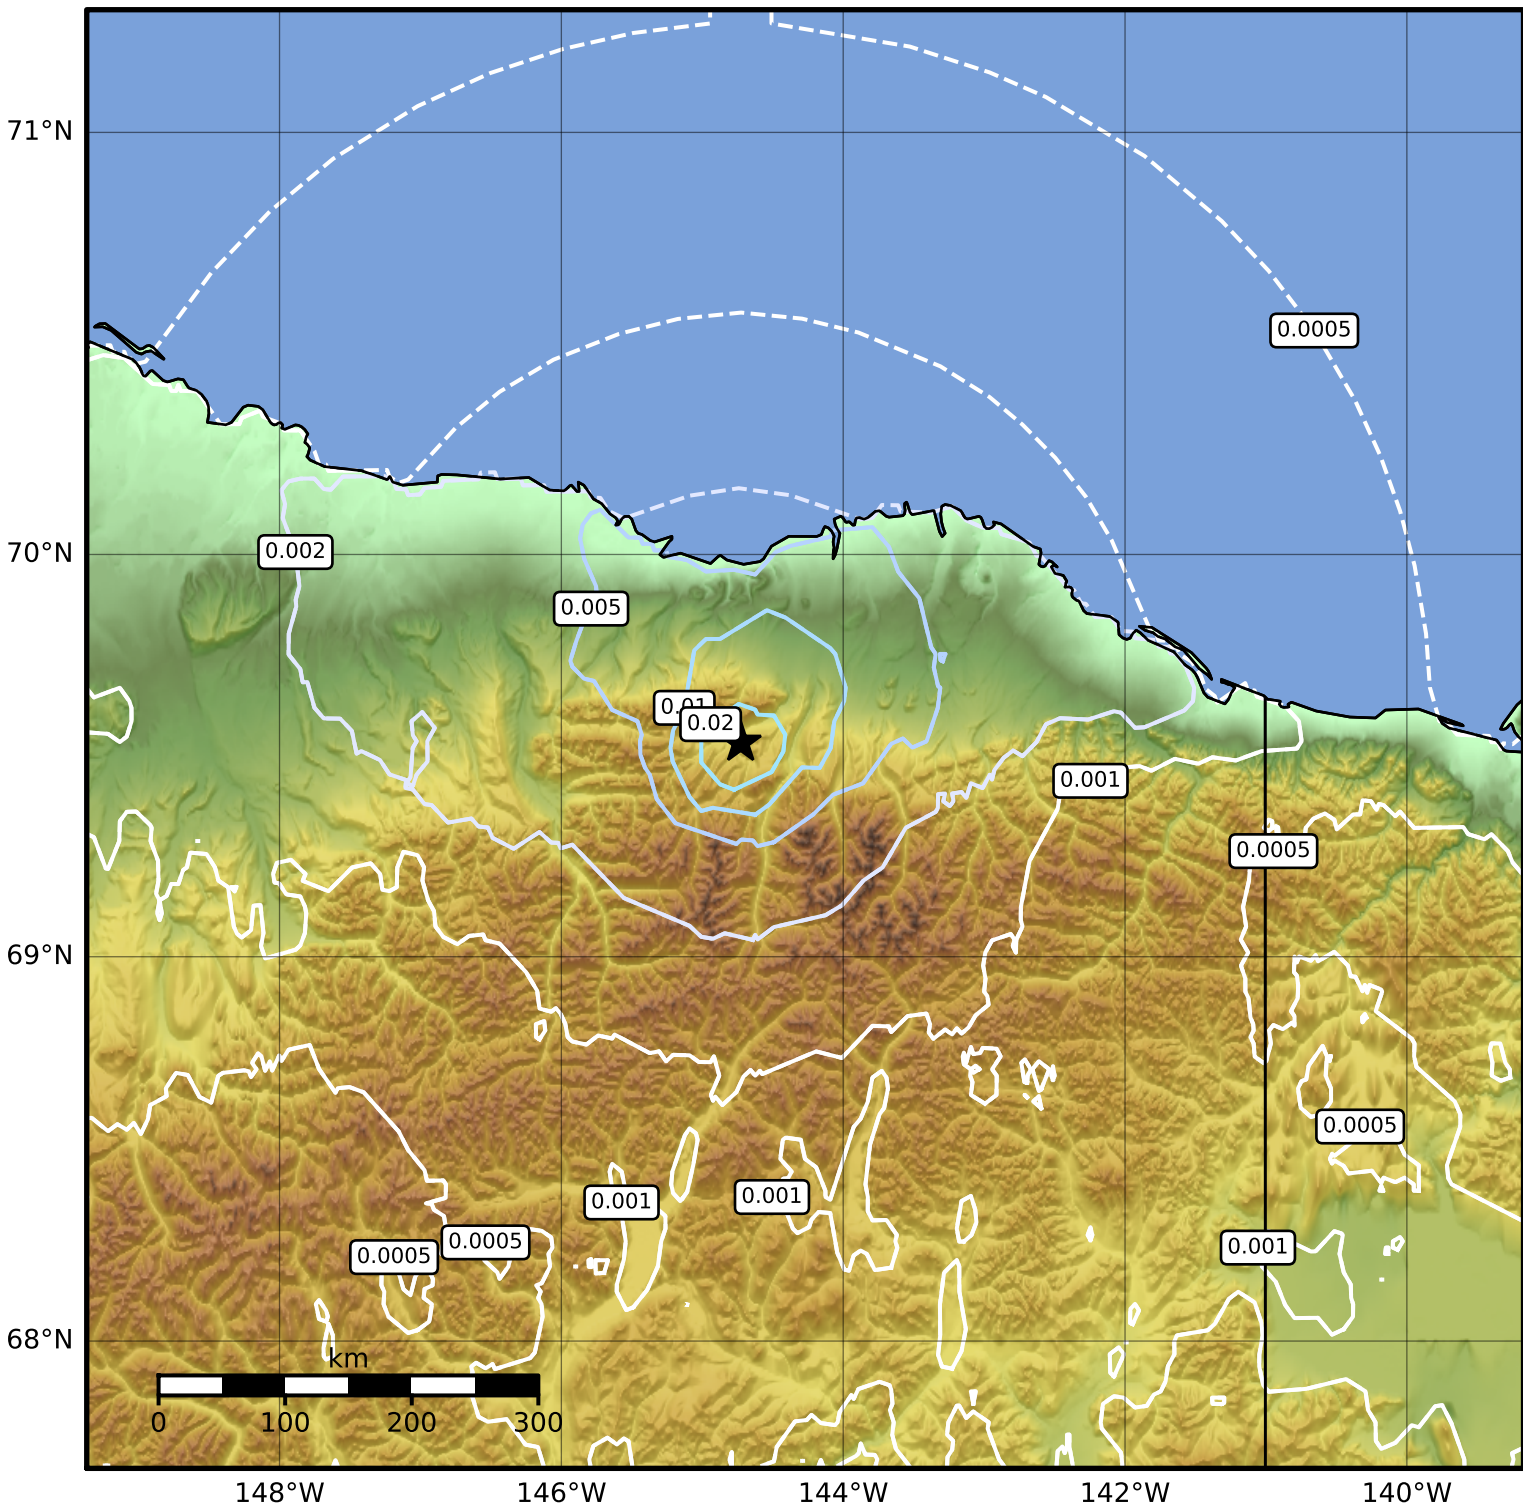

3.0 Second Peak Spectral Acceleration Map Alaska Earthquake Center  
 ShakeMap: 78 km (48 miles) SSW of Kaktovik  
 Jan 23, 2023 21:44:38 UTC M4.0 N69.54 W144.73 Depth: 1.9km ID:ak02312e4ly8

Scale based on Worden et al. (2012)

Version 2: Processed 2023-01-23T22:03:10Z

△ Seismic Instrument    ○ Reported Intensity

★ Epicenter