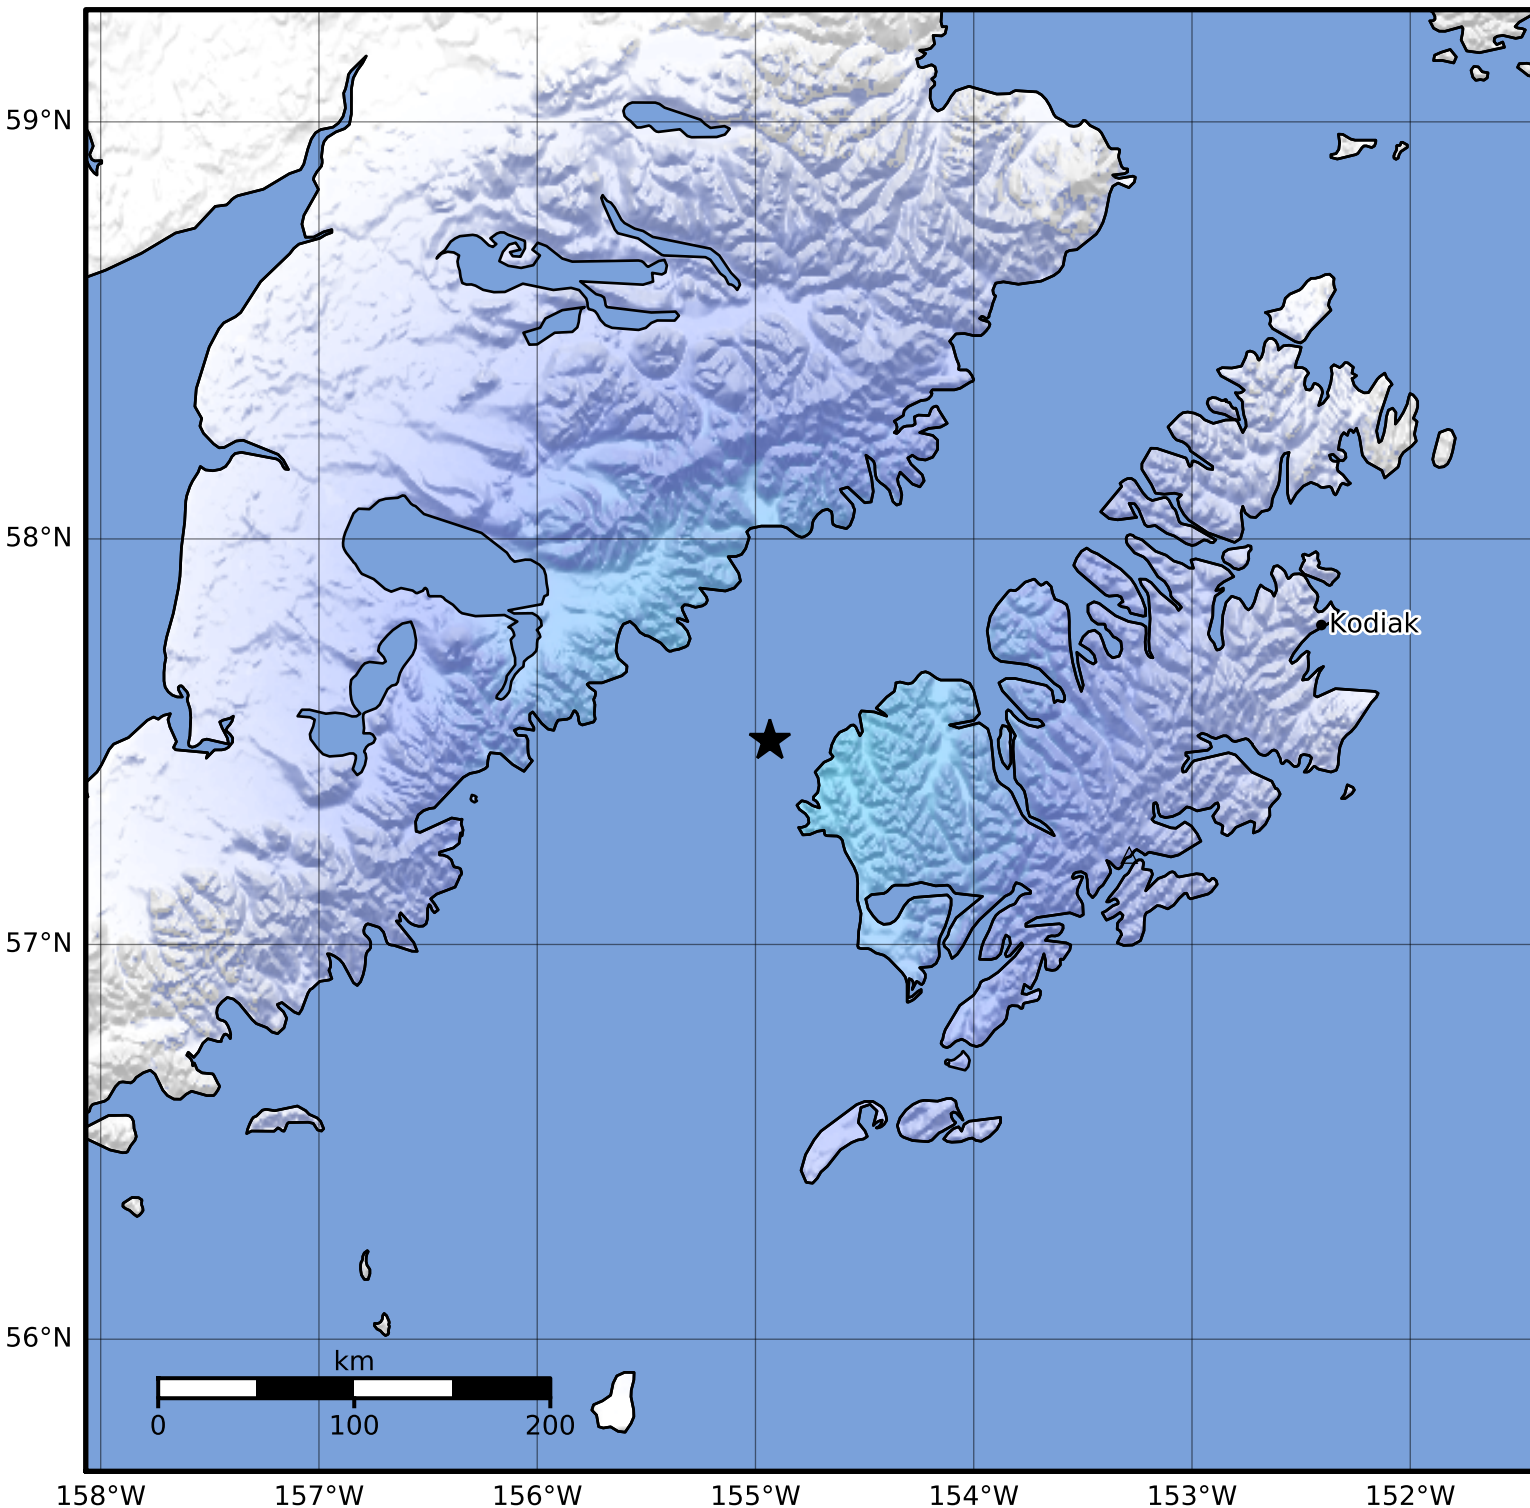

Macroseismic Intensity Map Alaska Earthquake Center
 ShakeMap: 30 km (19 miles) WSW of Karluk
 Jan 25, 2023 15:13:35 UTC M3.9 N57.51 W154.93 Depth: 40.5km ID:ak02315lg1dw

SHAKING	Not felt	Weak	Light	Moderate	Strong	Very strong	Severe	Violent	Extreme
DAMAGE	None	None	None	Very light	Light	Moderate	Moderate/heavy	Heavy	Very heavy
PGA(%g)	<0.0464	0.297	2.76	6.2	11.5	21.5	40.1	74.7	>139
PGV(cm/s)	<0.0215	0.135	1.41	4.65	9.64	20	41.4	85.8	>178
INTENSITY	I	II-III	IV	V	VI	VII	VIII	IX	X+

Scale based on Worden et al. (2012)

Version 2: Processed 2023-01-25T15:22:37Z

△ Seismic Instrument ○ Reported Intensity

★ Epicenter