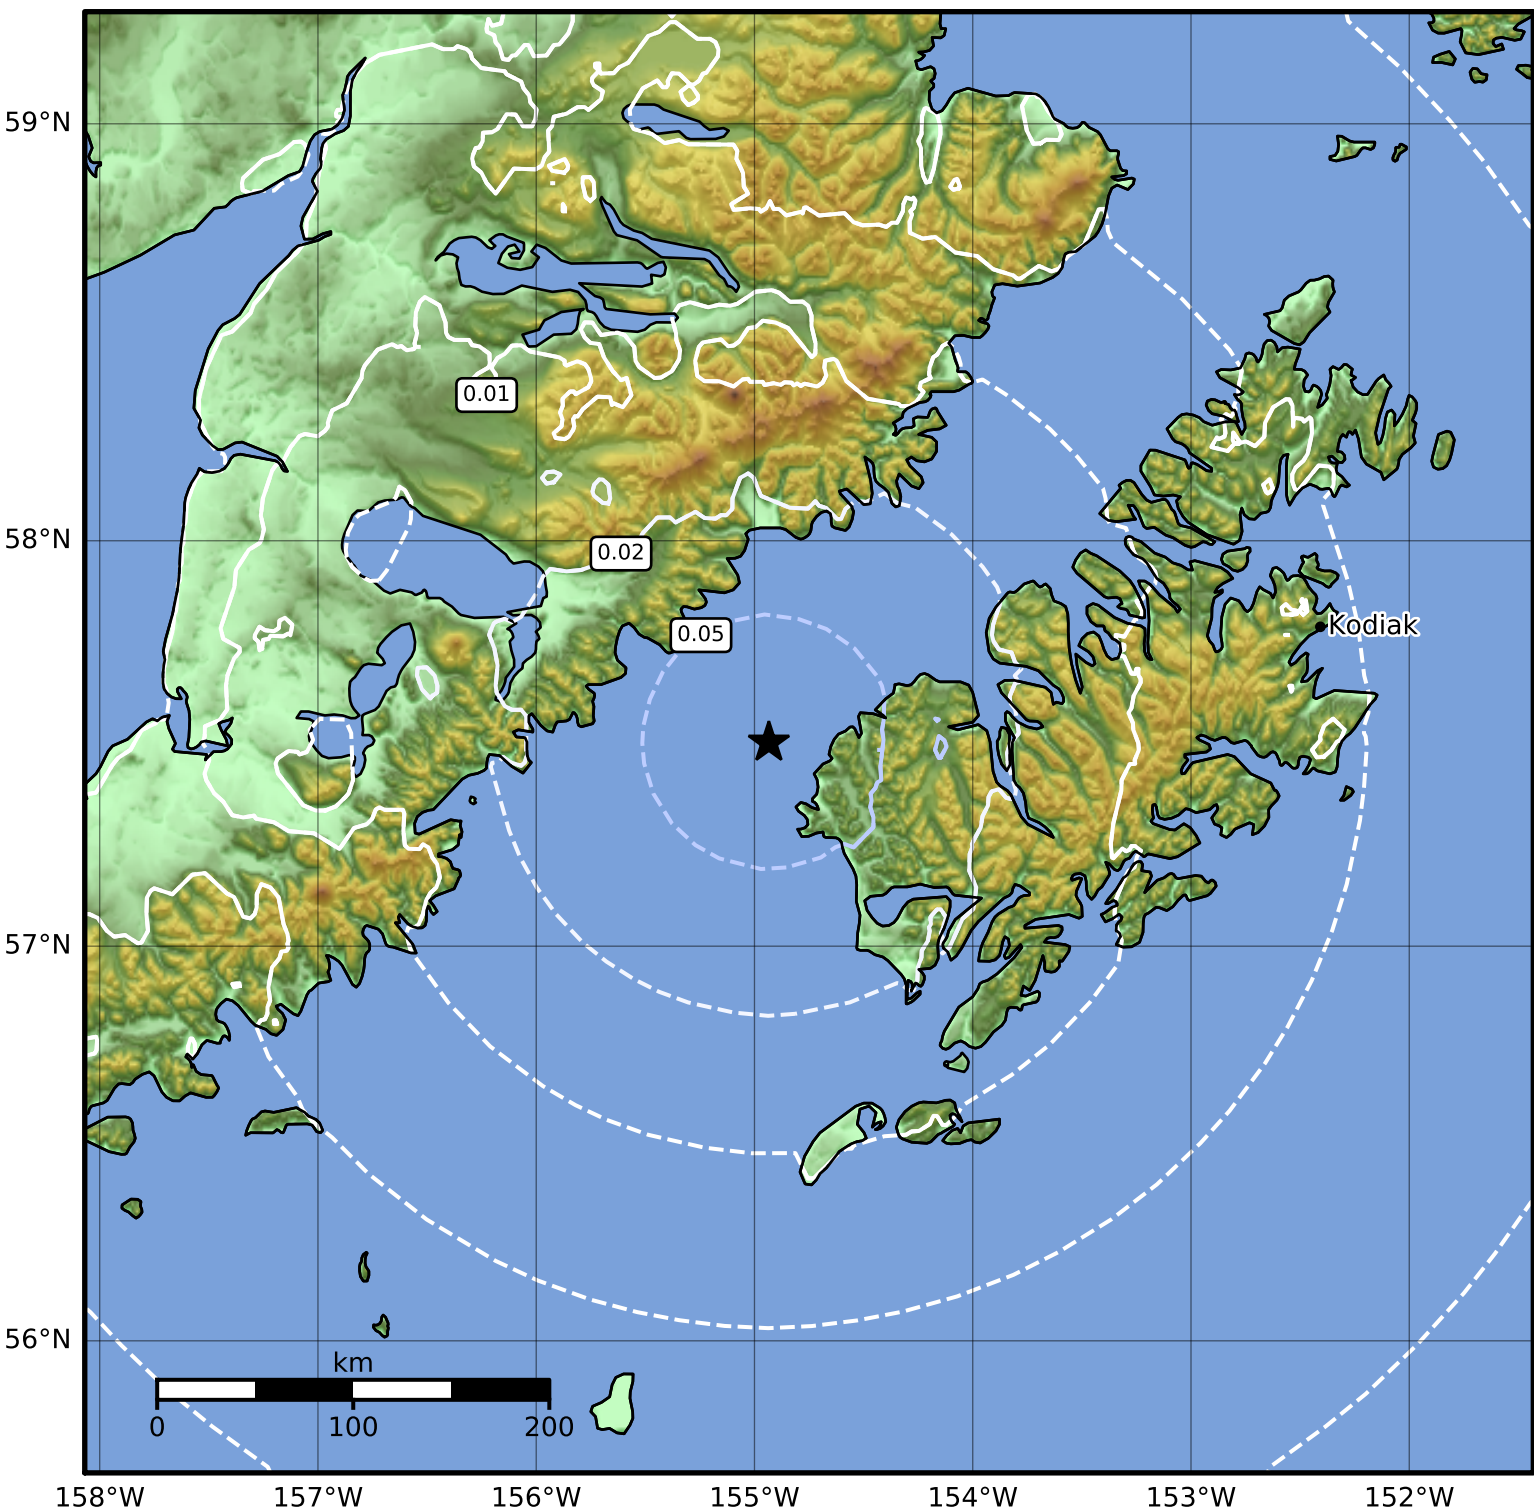

1.0 Second Peak Spectral Acceleration Map Alaska Earthquake Center
 ShakeMap: 30 km (19 miles) WSW of Karluk
 Jan 25, 2023 15:13:35 UTC M3.9 N57.51 W154.93 Depth: 40.5km ID:ak02315lg1dw

SA(1.0) (%g)	0.1	0.2	0.5	1	2	5	10	20	50	100	200
---------------------	------------	------------	------------	----------	----------	----------	-----------	-----------	-----------	------------	------------

Scale based on Worden et al. (2012)

Version 2: Processed 2023-01-25T15:22:37Z

△ Seismic Instrument ○ Reported Intensity

★ Epicenter