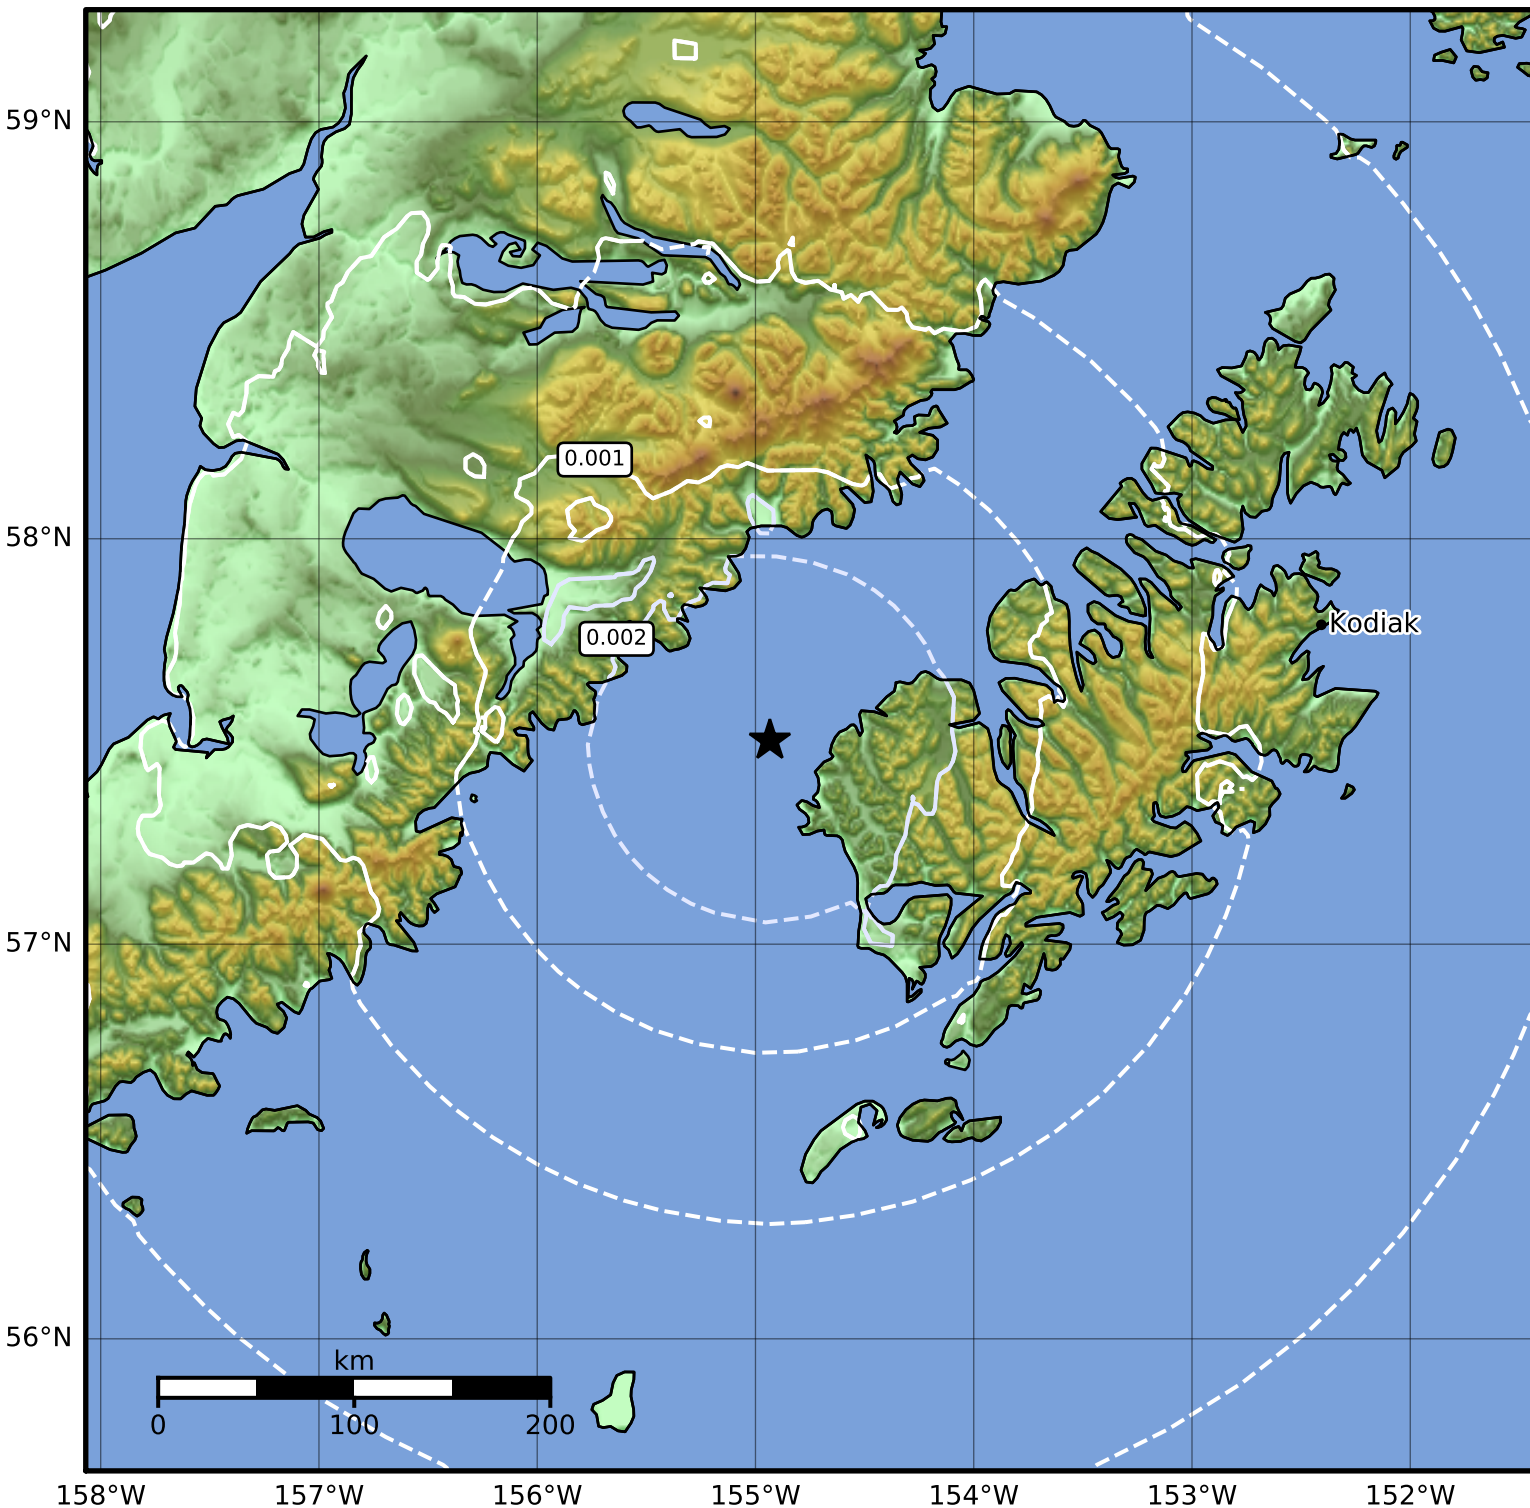

3.0 Second Peak Spectral Acceleration Map Alaska Earthquake Center
 ShakeMap: 30 km (19 miles) WSW of Karluk
 Jan 25, 2023 15:13:35 UTC M3.9 N57.51 W154.93 Depth: 40.5km ID:ak02315lg1dw

SA(3.0) (%g)	0.1	0.2	0.5	1	2	5	10	20	50
--------------	-----	-----	-----	---	---	---	----	----	----

Scale based on Worden et al. (2012)

△ Seismic Instrument ○ Reported Intensity

★ Epicenter

Version 2: Processed 2023-01-25T15:22:37Z