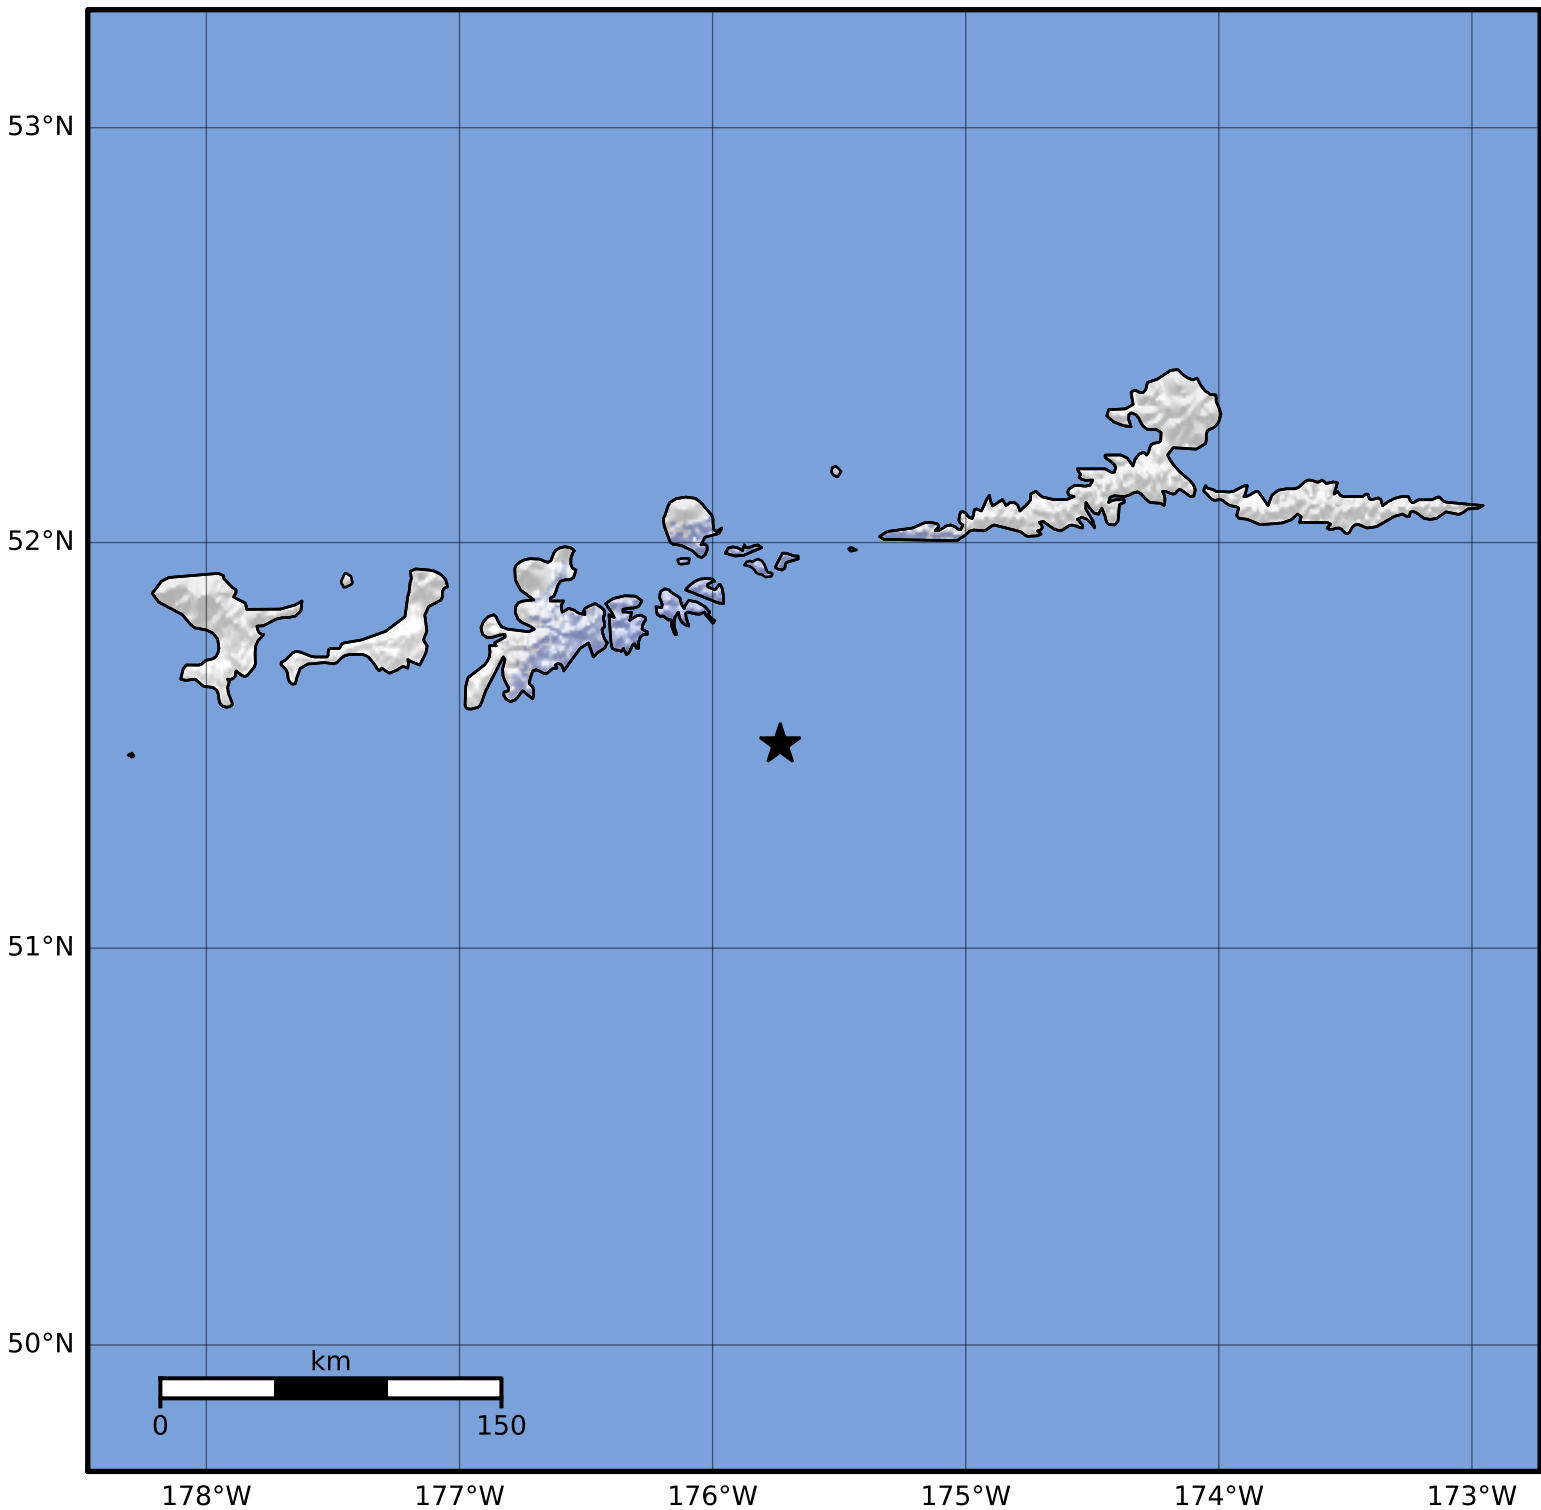

Macroseismic Intensity Map Alaska Earthquake Center
 ShakeMap: 76 km (47 miles) ESE of Adak
 Jan 27, 2023 18:55:57 UTC M3.9 N51.51 W175.73 Depth: 32.5km ID:ak02318yk2x4

SHAKING	Not felt	Weak	Light	Moderate	Strong	Very strong	Severe	Violent	Extreme
DAMAGE	None	None	None	Very light	Light	Moderate	Moderate/heavy	Heavy	Very heavy
PGA(%g)	<0.0464	0.297	2.76	6.2	11.5	21.5	40.1	74.7	>139
PGV(cm/s)	<0.0215	0.135	1.41	4.65	9.64	20	41.4	85.8	>178
INTENSITY	I	II-III	IV	V	VI	VII	VIII	IX	X+

Scale based on Worden et al. (2012)

Version 2: Processed 2023-01-27T19:41:06Z

△ Seismic Instrument ○ Reported Intensity

★ Epicenter