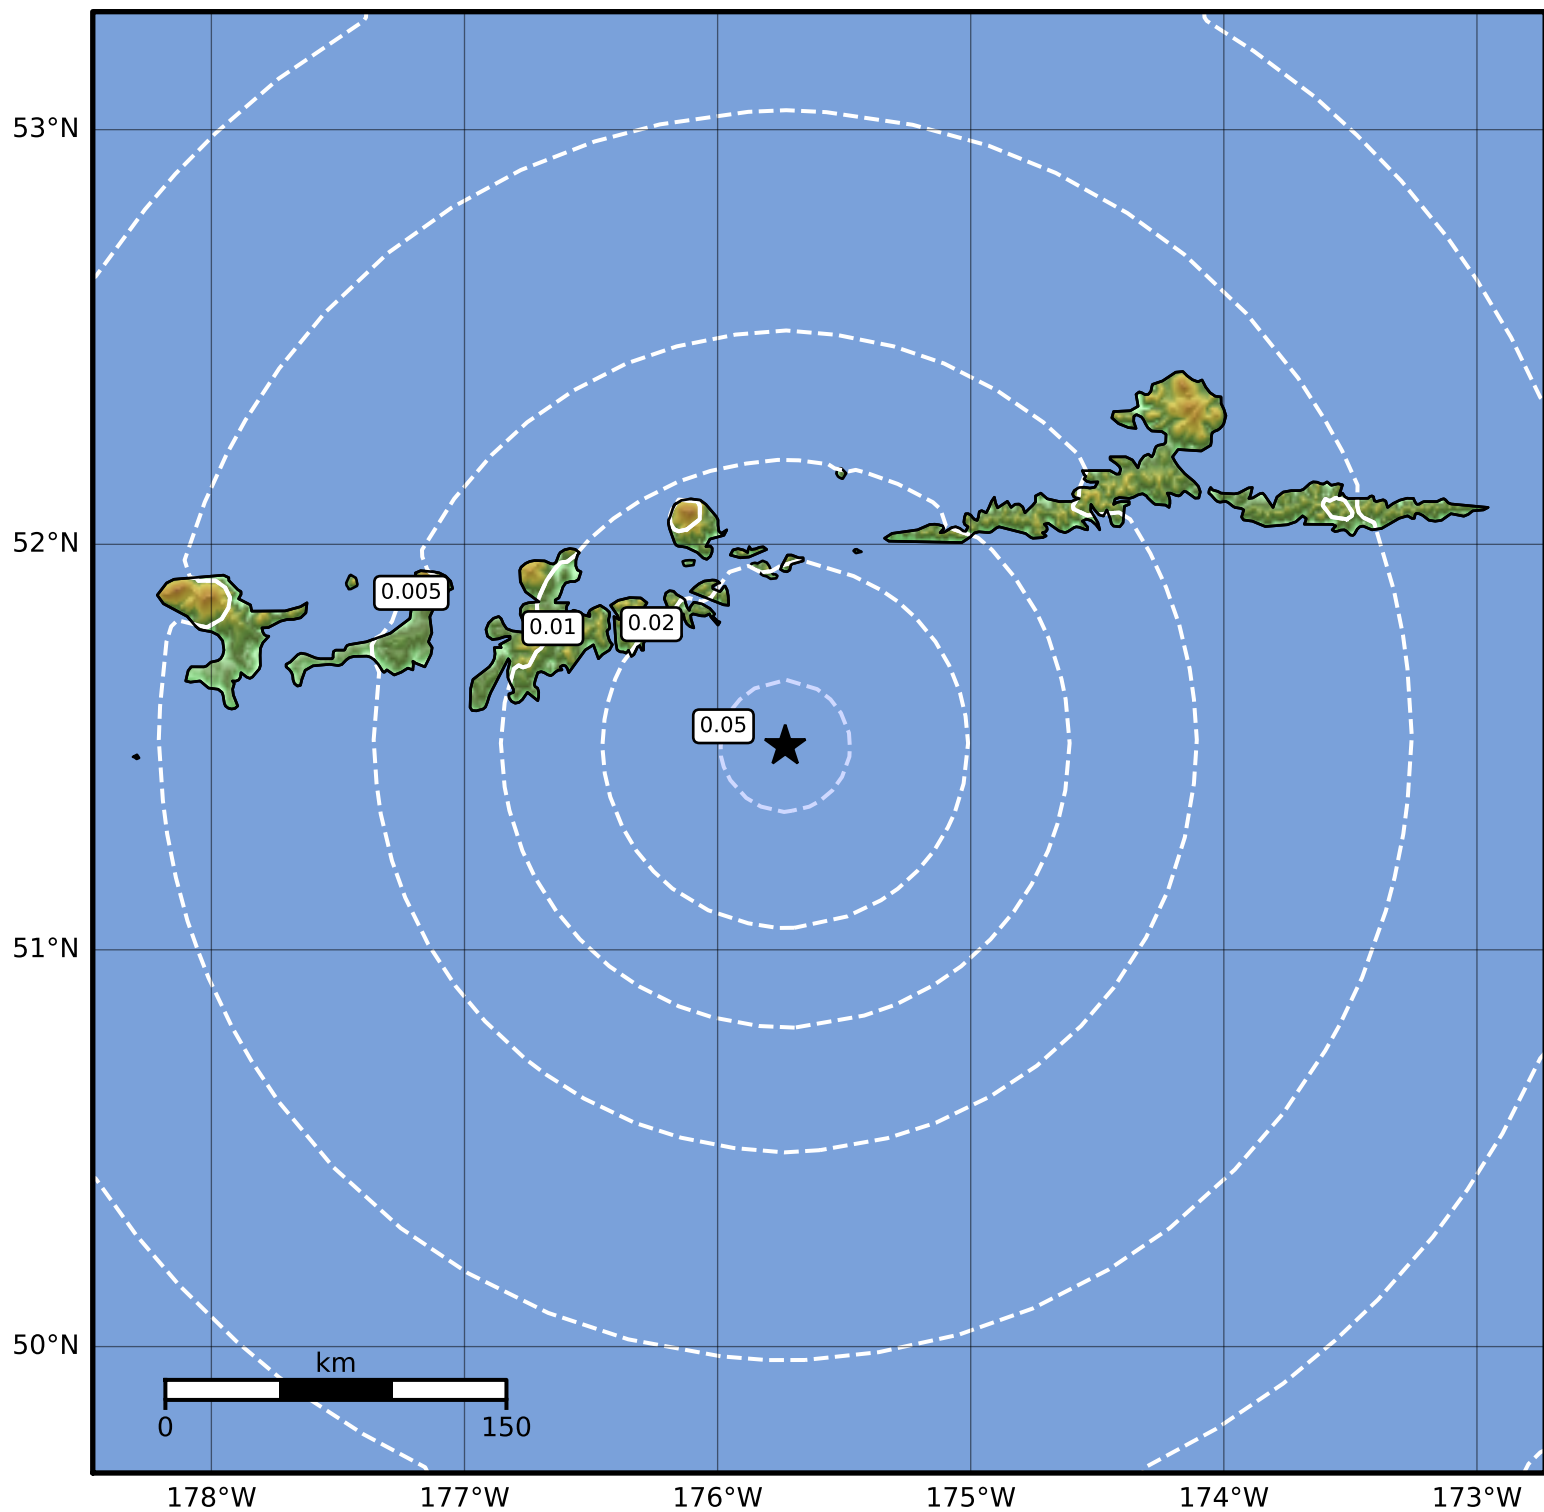

Peak Ground Velocity Map Alaska Earthquake Center
ShakeMap: 76 km (47 miles) ESE of Adak
Jan 27, 2023 18:55:57 UTC M3.9 N51.51 W175.73 Depth: 32.5km ID:ak02318yk2x4

Scale based on Worden et al. (2012)

Version 2: Processed 2023-01-27T19:41:06Z

△ Seismic Instrument ○ Reported Intensity ★ Epicenter