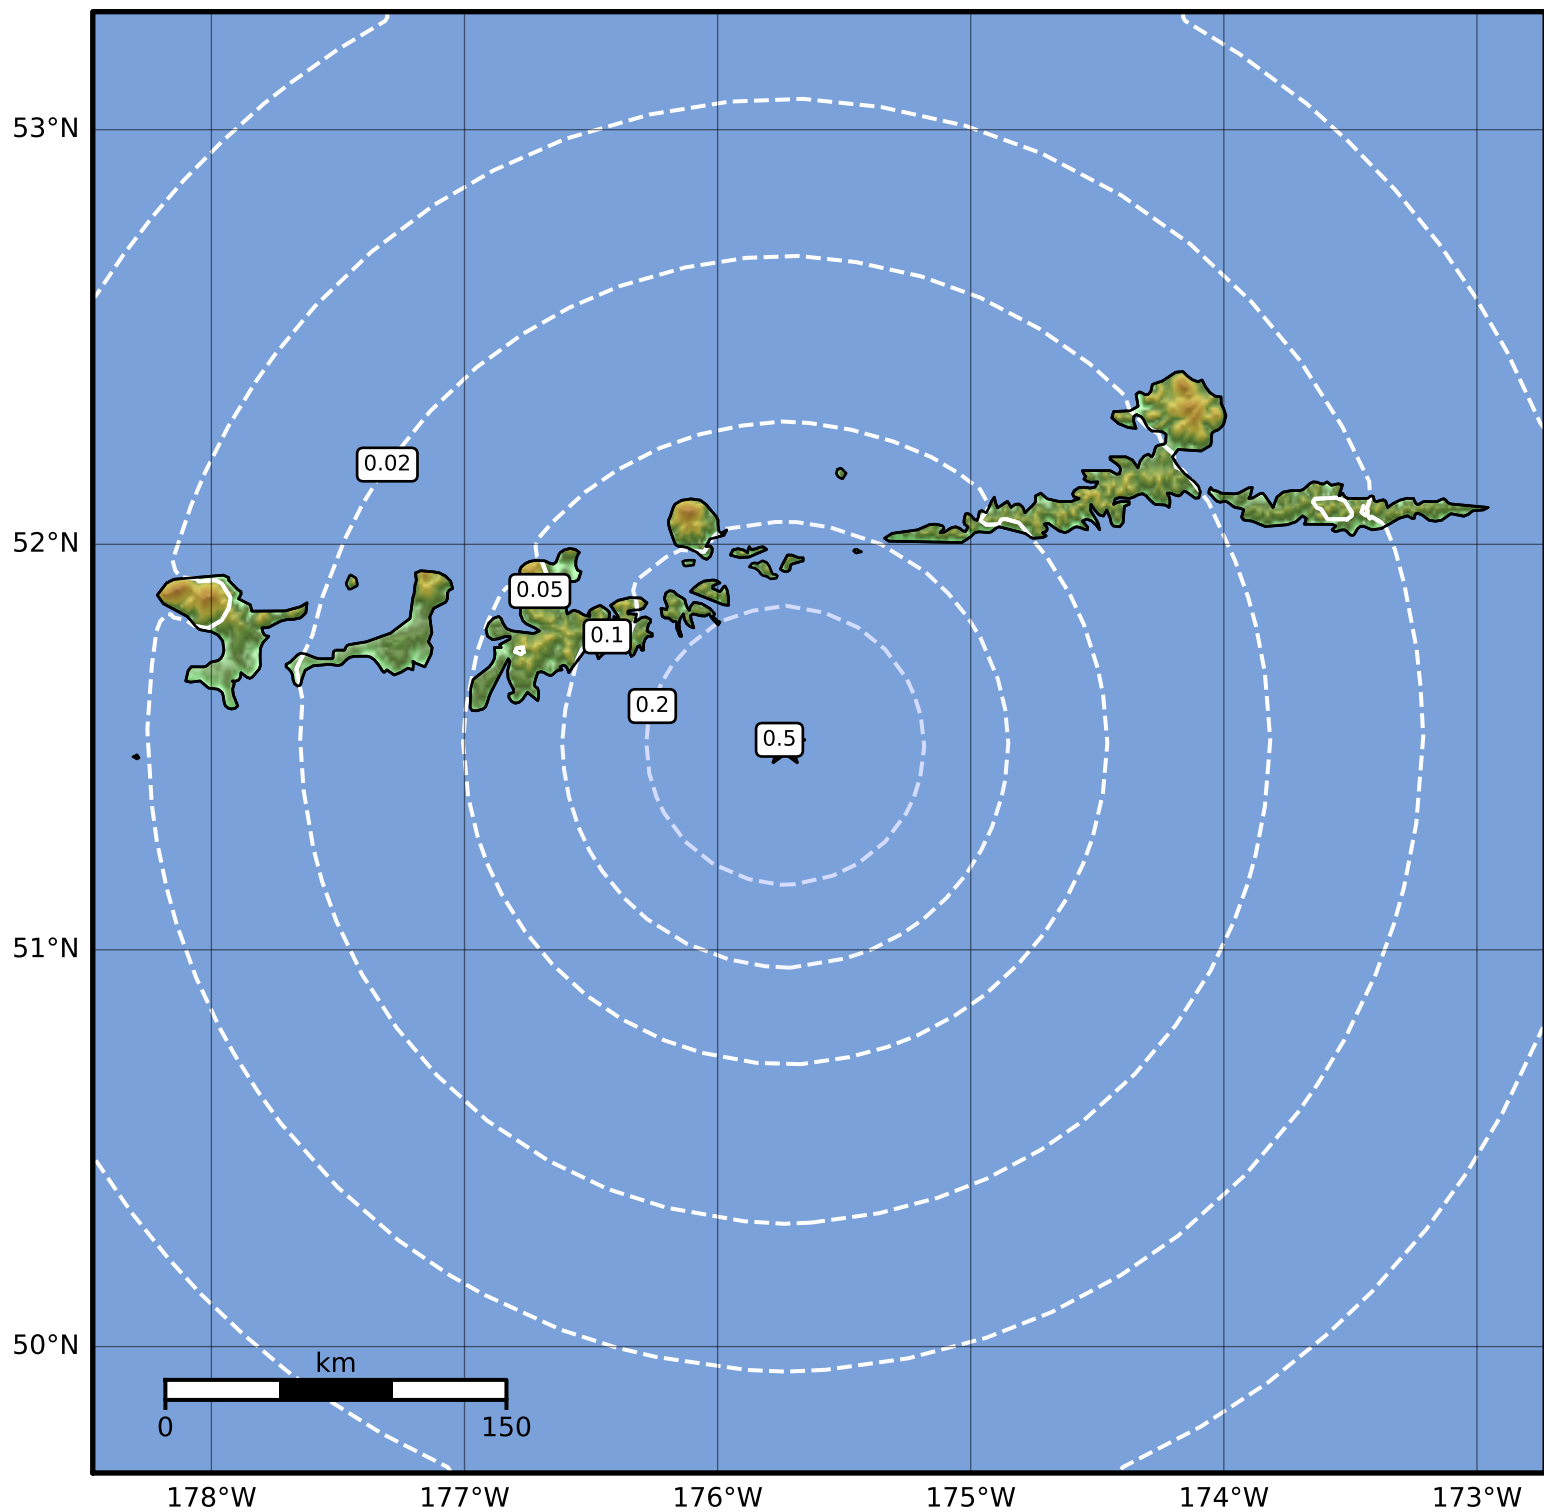

0.3 Second Peak Spectral Acceleration Map Alaska Earthquake Center
 ShakeMap: 76 km (47 miles) ESE of Adak
 Jan 27, 2023 18:55:57 UTC M3.9 N51.51 W175.73 Depth: 32.5km ID:ak02318yk2x4

SA(0.3) (%g)	0.1	0.2	0.5	1	2	5	10	20	50	100	200
---------------------	------------	------------	------------	----------	----------	----------	-----------	-----------	-----------	------------	------------

Scale based on Worden et al. (2012)

Version 2: Processed 2023-01-27T19:41:06Z

△ Seismic Instrument ○ Reported Intensity

★ Epicenter