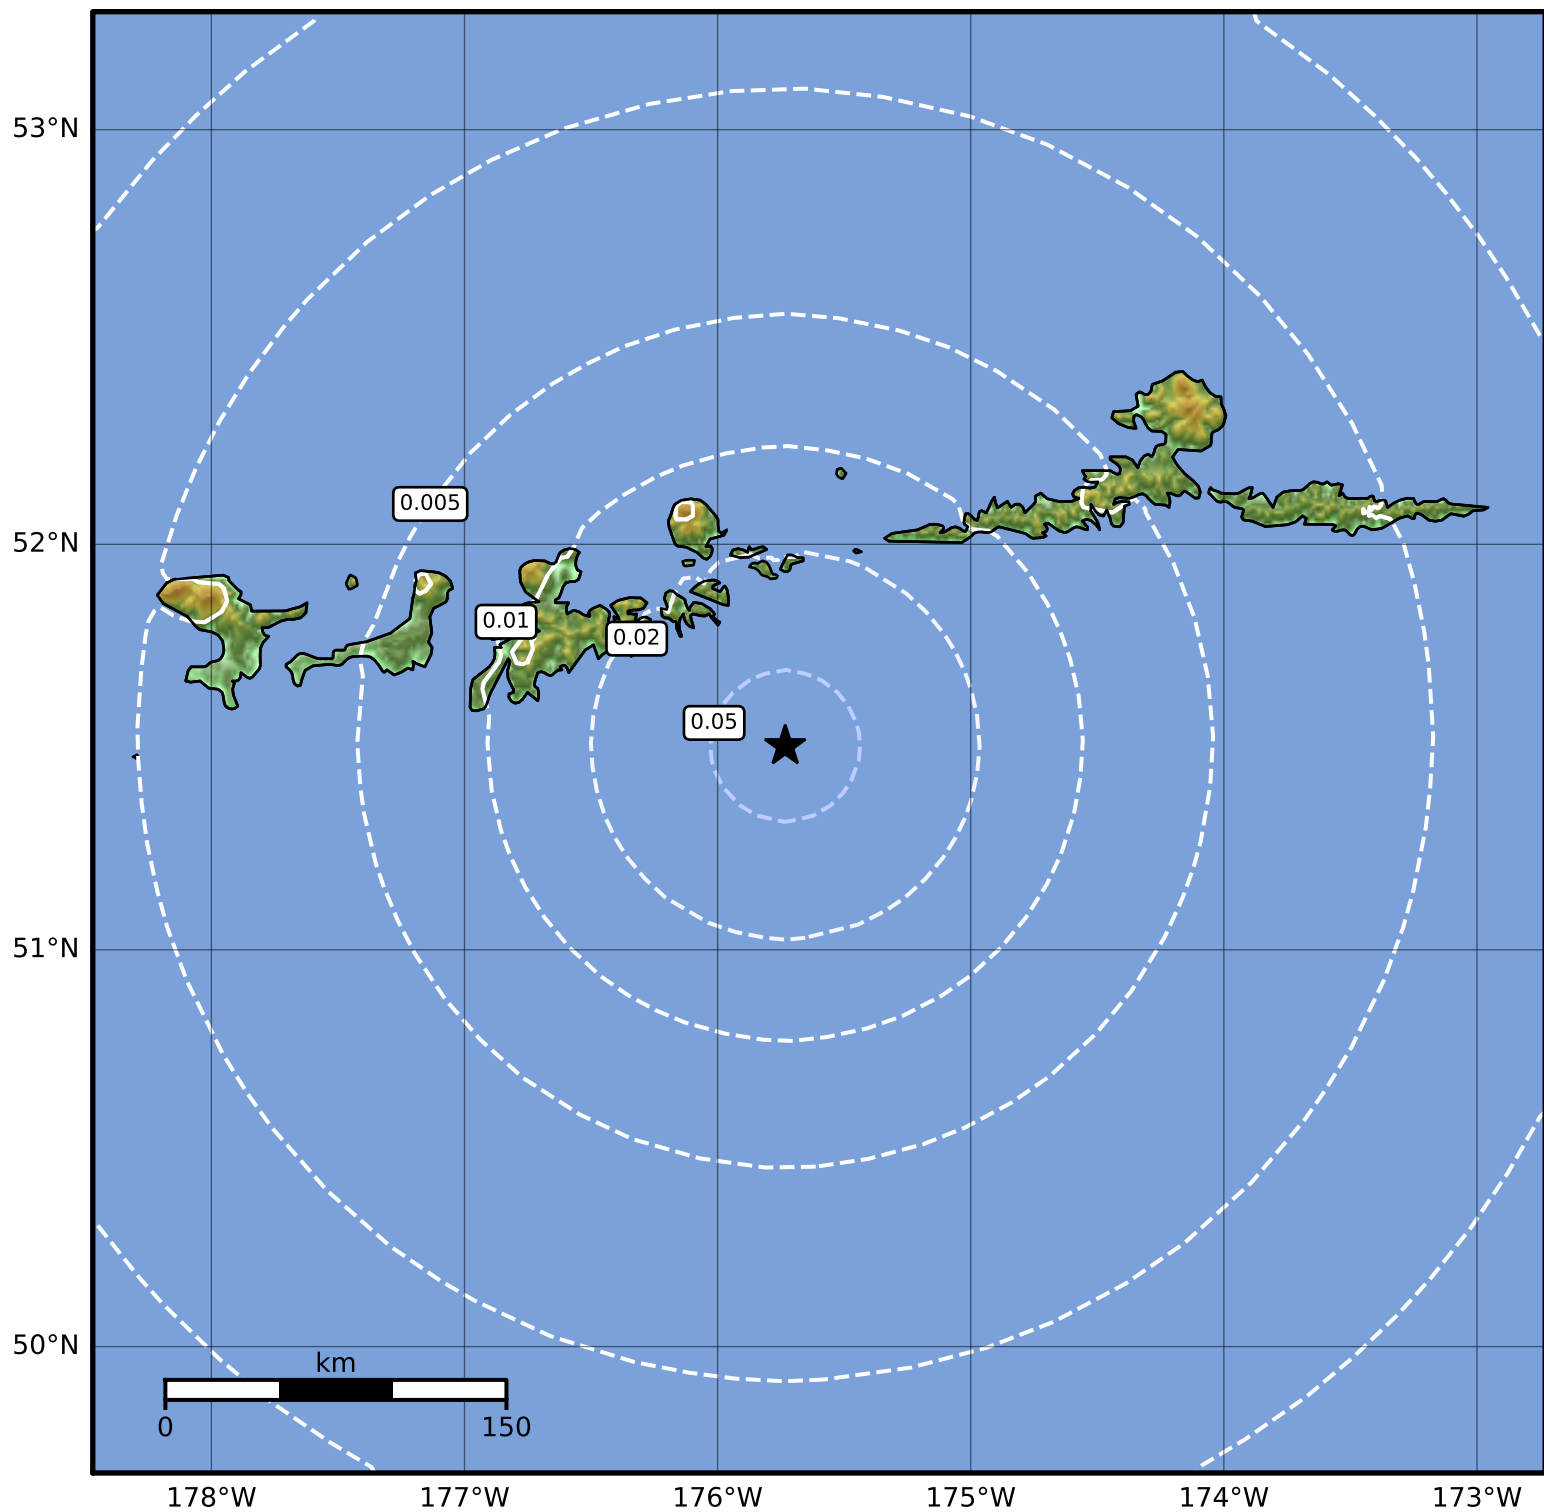

1.0 Second Peak Spectral Acceleration Map Alaska Earthquake Center  
 ShakeMap: 76 km (47 miles) ESE of Adak  
 Jan 27, 2023 18:55:57 UTC M3.9 N51.51 W175.73 Depth: 32.5km ID:ak02318yk2x4

SA(1.0) (%g)	0.1	0.2	0.5	1	2	5	10	20	50	100	200
--------------	-----	-----	-----	---	---	---	----	----	----	-----	-----

Scale based on Worden et al. (2012)

Version 2: Processed 2023-01-27T19:41:06Z

△ Seismic Instrument   ○ Reported Intensity

★ Epicenter