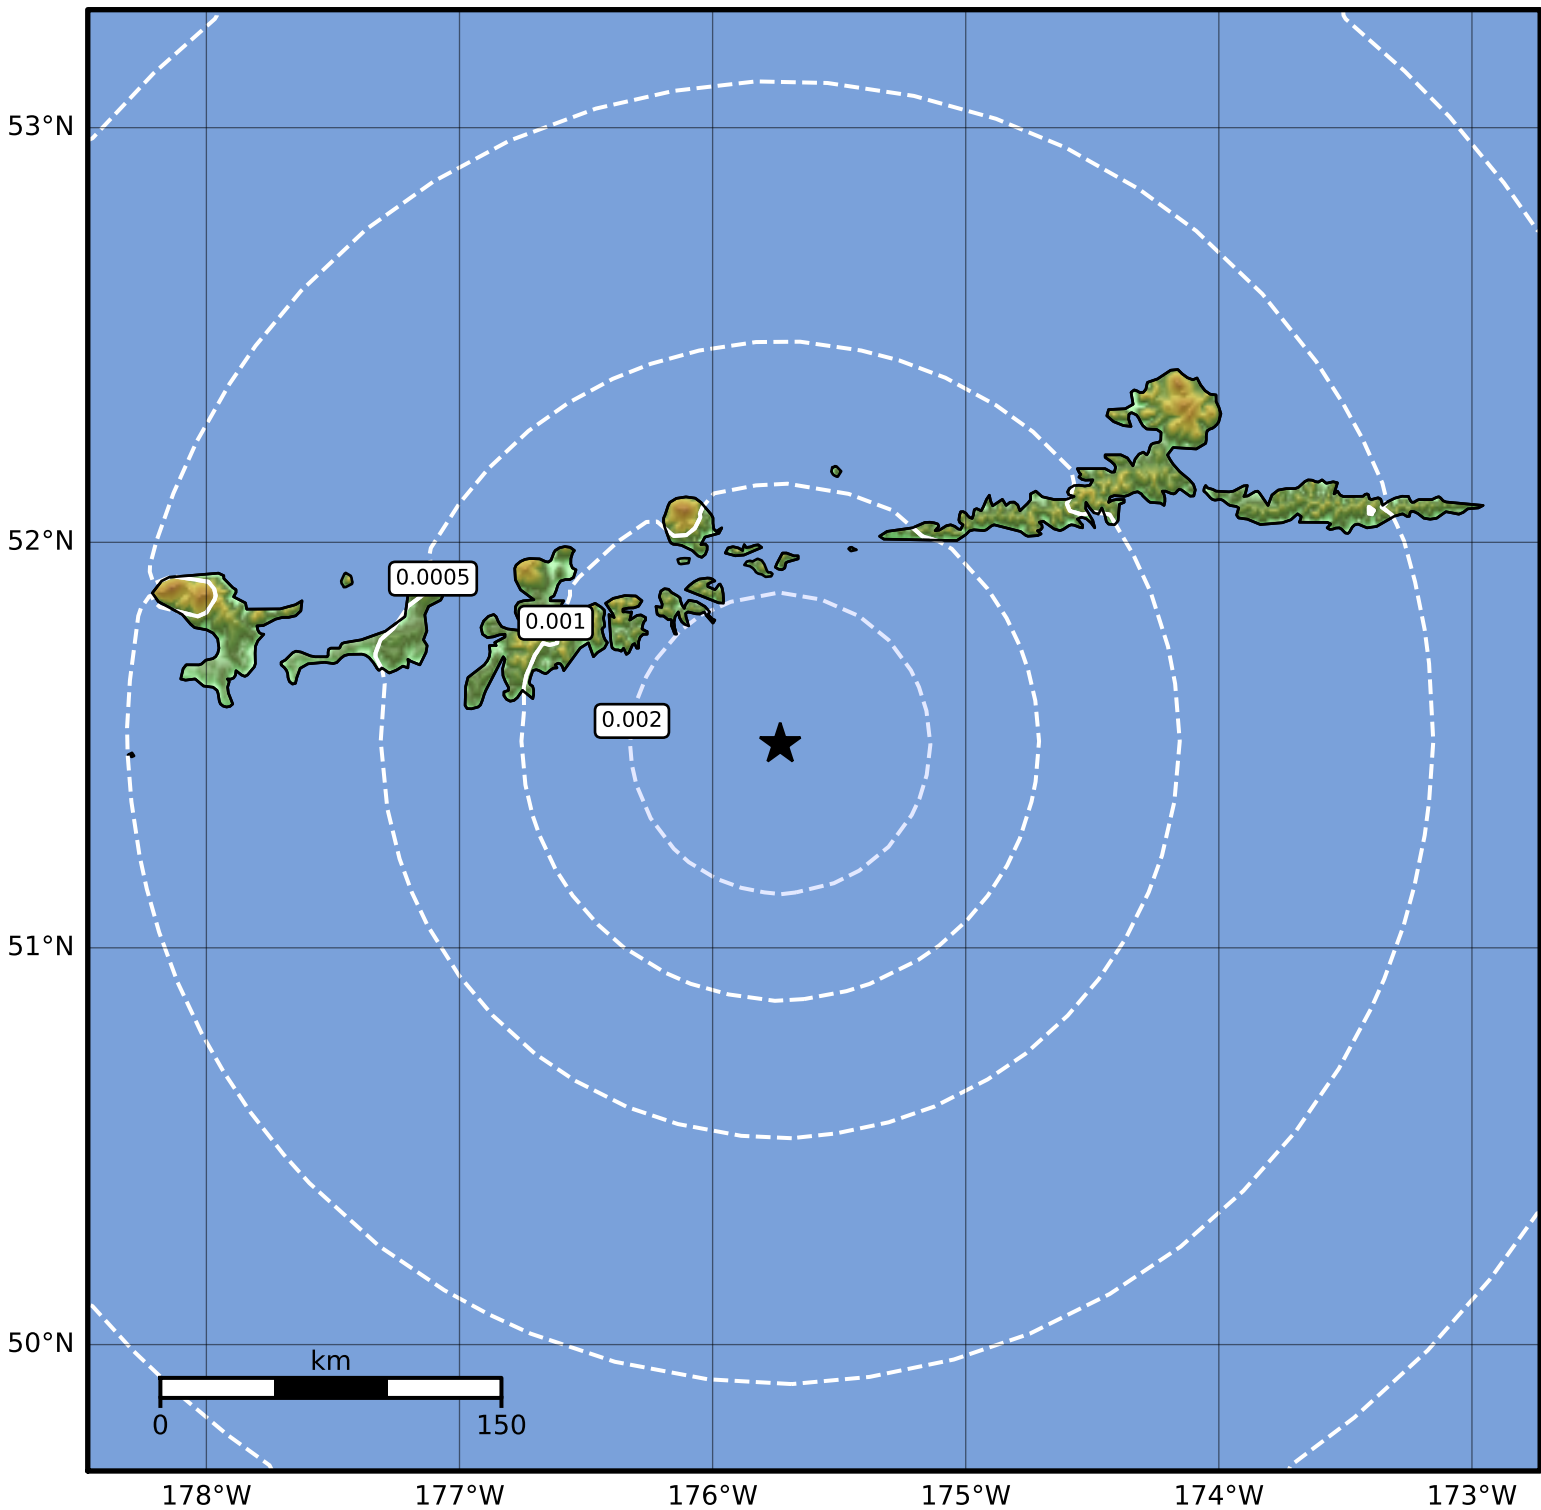

3.0 Second Peak Spectral Acceleration Map Alaska Earthquake Center  
ShakeMap: 76 km (47 miles) ESE of Adak  
Jan 27, 2023 18:55:57 UTC M3.9 N51.51 W175.73 Depth: 32.5km ID:ak02318yk2x4

Scale based on Worden et al. (2012)

Version 2: Processed 2023-01-27T19:41:06Z

△ Seismic Instrument ○ Reported Intensity

★ Epicenter