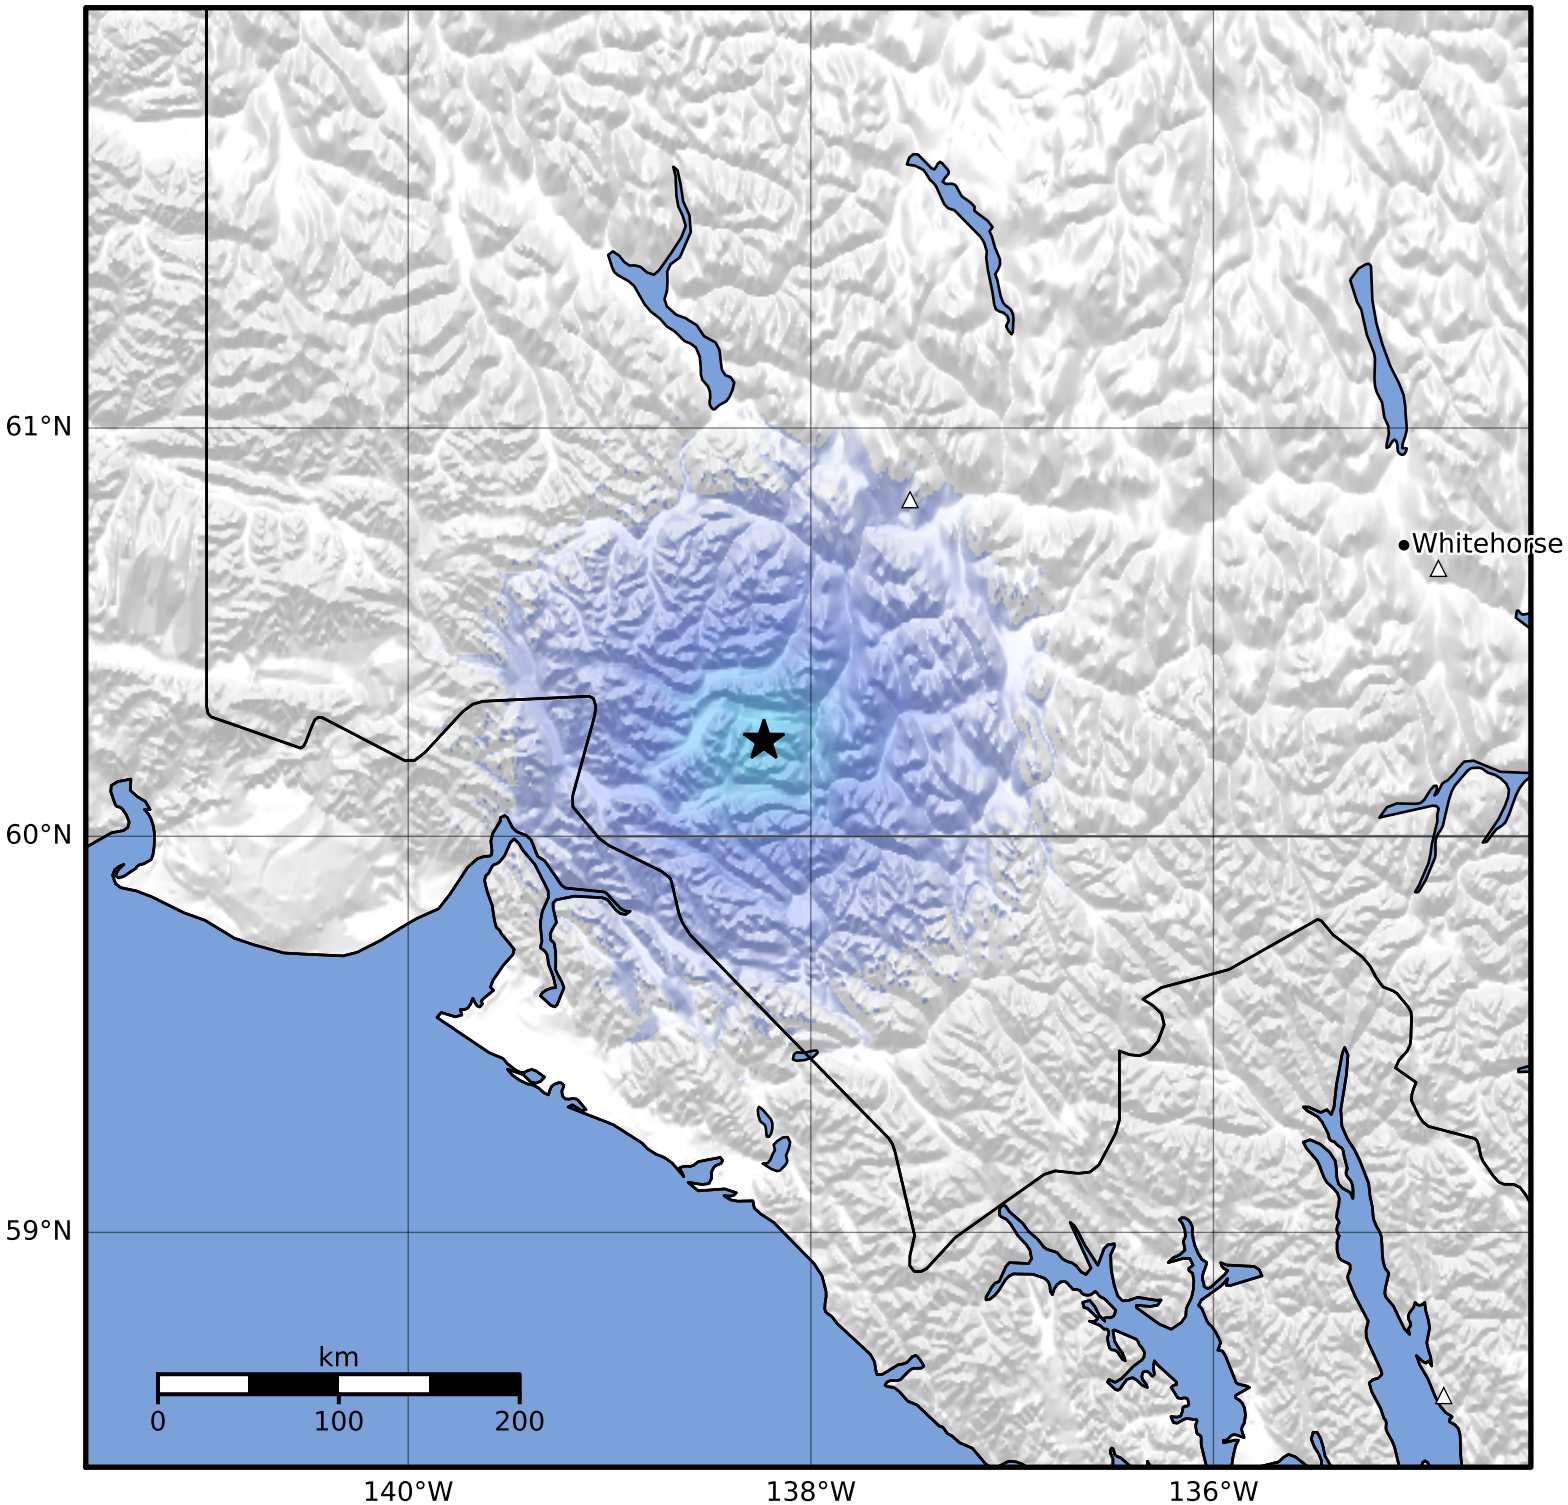

Macroseismic Intensity Map Alaska Earthquake Center
 ShakeMap: 69 km (43 miles) SW of Haines Junction
 Jan 27, 2023 20:38:18 UTC M3.5 N60.24 W138.23 Depth: 9.2km ID:ak02318zn83a

SHAKING	Not felt	Weak	Light	Moderate	Strong	Very strong	Severe	Violent	Extreme
DAMAGE	None	None	None	Very light	Light	Moderate	Moderate/heavy	Heavy	Very heavy
PGA(%g)	<0.0464	0.297	2.76	6.2	11.5	21.5	40.1	74.7	>139
PGV(cm/s)	<0.0215	0.135	1.41	4.65	9.64	20	41.4	85.8	>178
INTENSITY	I	II-III	IV	V	VI	VII	VIII	IX	X+

Scale based on Worden et al. (2012)

Version 2: Processed 2023-01-27T21:30:59Z

△ Seismic Instrument ○ Reported Intensity

★ Epicenter