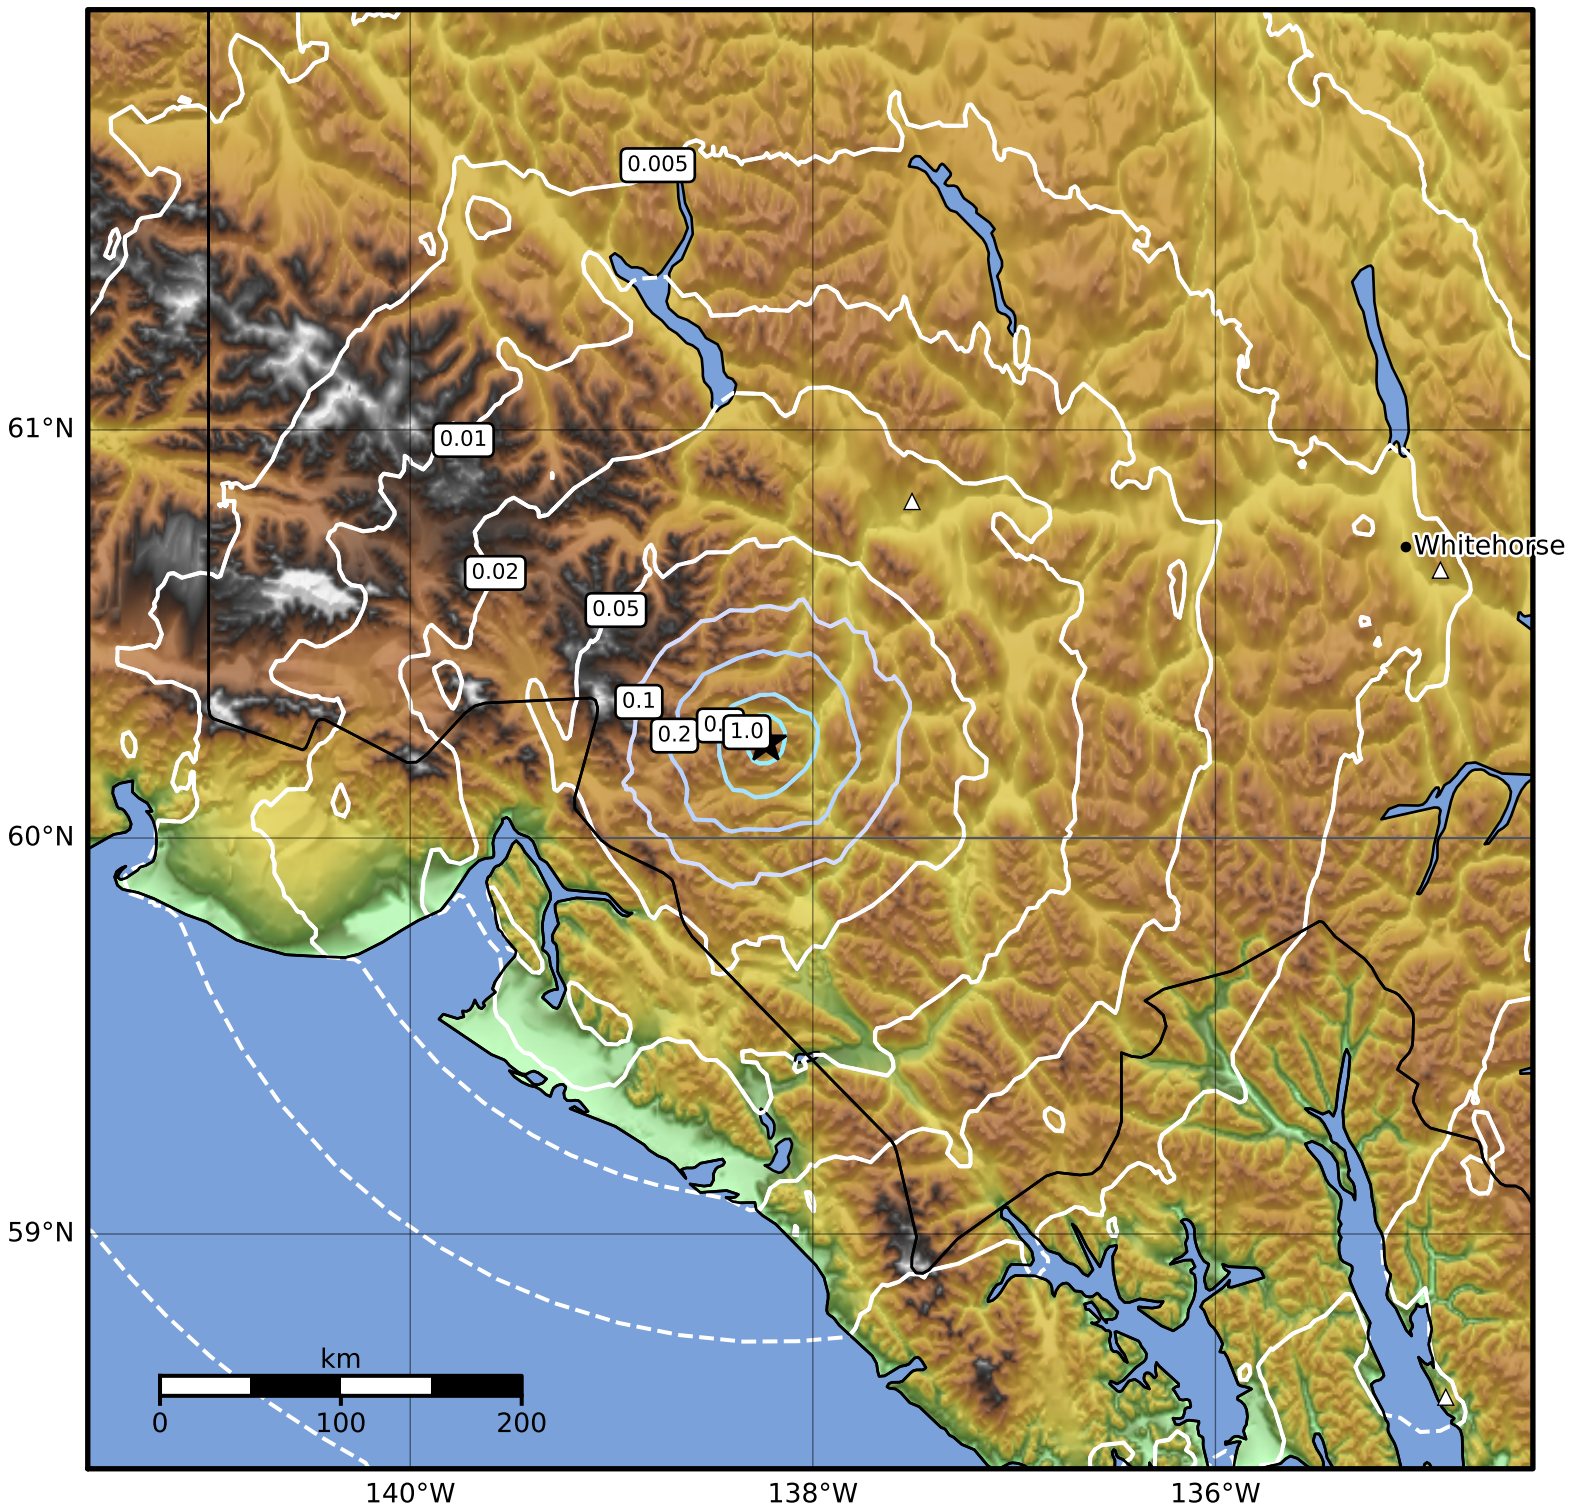

Peak Ground Acceleration Map Alaska Earthquake Center
ShakeMap: 69 km (43 miles) SW of Haines Junction
Jan 27, 2023 20:38:18 UTC M3.5 N60.24 W138.23 Depth: 9.2km ID:ak02318zn83a

Version 2: Processed 2023-01-27T21:30:59Z