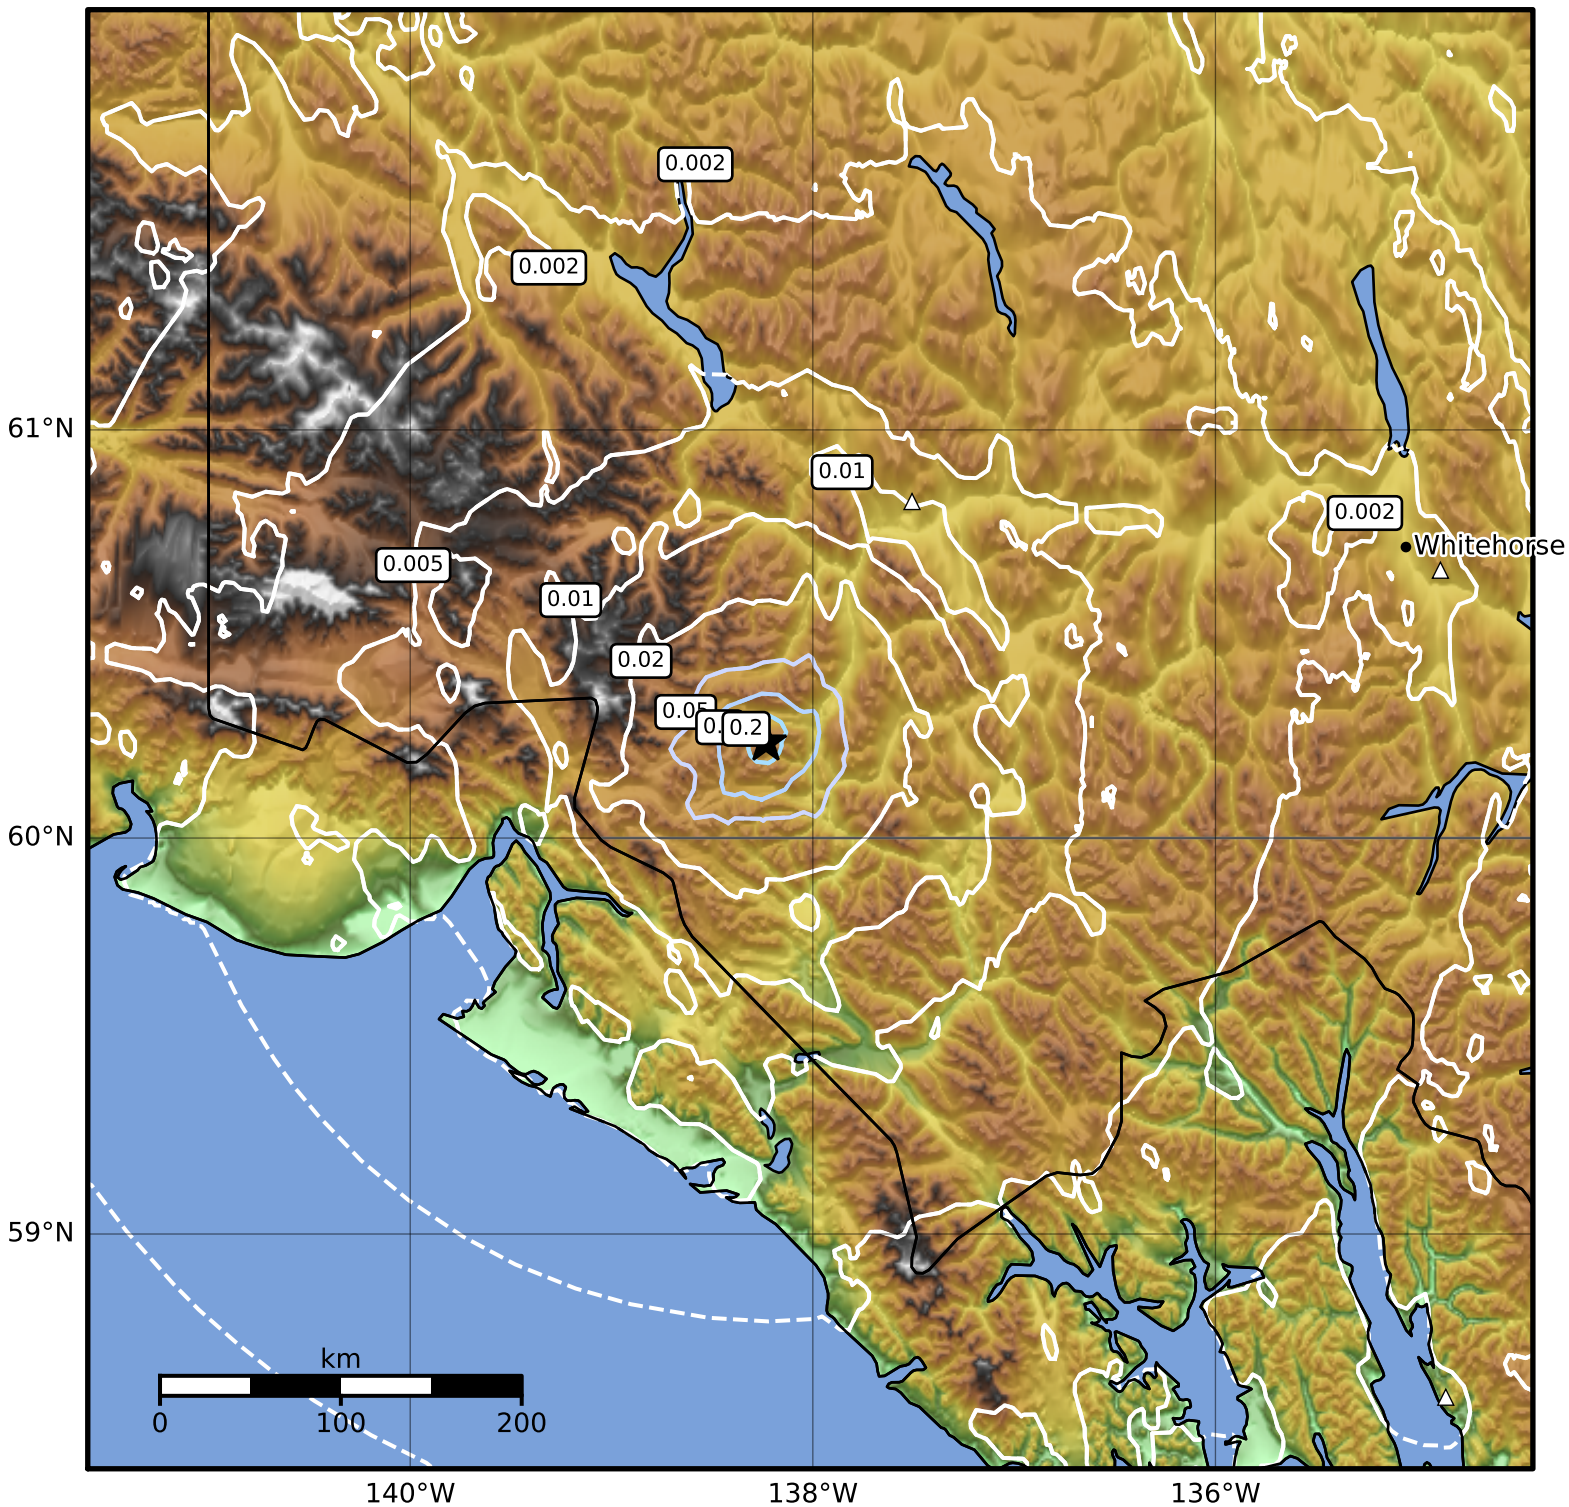

Peak Ground Velocity Map Alaska Earthquake Center  
ShakeMap: 69 km (43 miles) SW of Haines Junction  
Jan 27, 2023 20:38:18 UTC M3.5 N60.24 W138.23 Depth: 9.2km ID:ak02318zn83a

PGV (cm/s)	0.1	0.2	0.5	1	2	5	10	20	50	100	200
------------	-----	-----	-----	---	---	---	----	----	----	-----	-----

Scale based on Worden et al. (2012)

Version 2: Processed 2023-01-27T21:30:59Z

△ Seismic Instrument ○ Reported Intensity

★ Epicenter