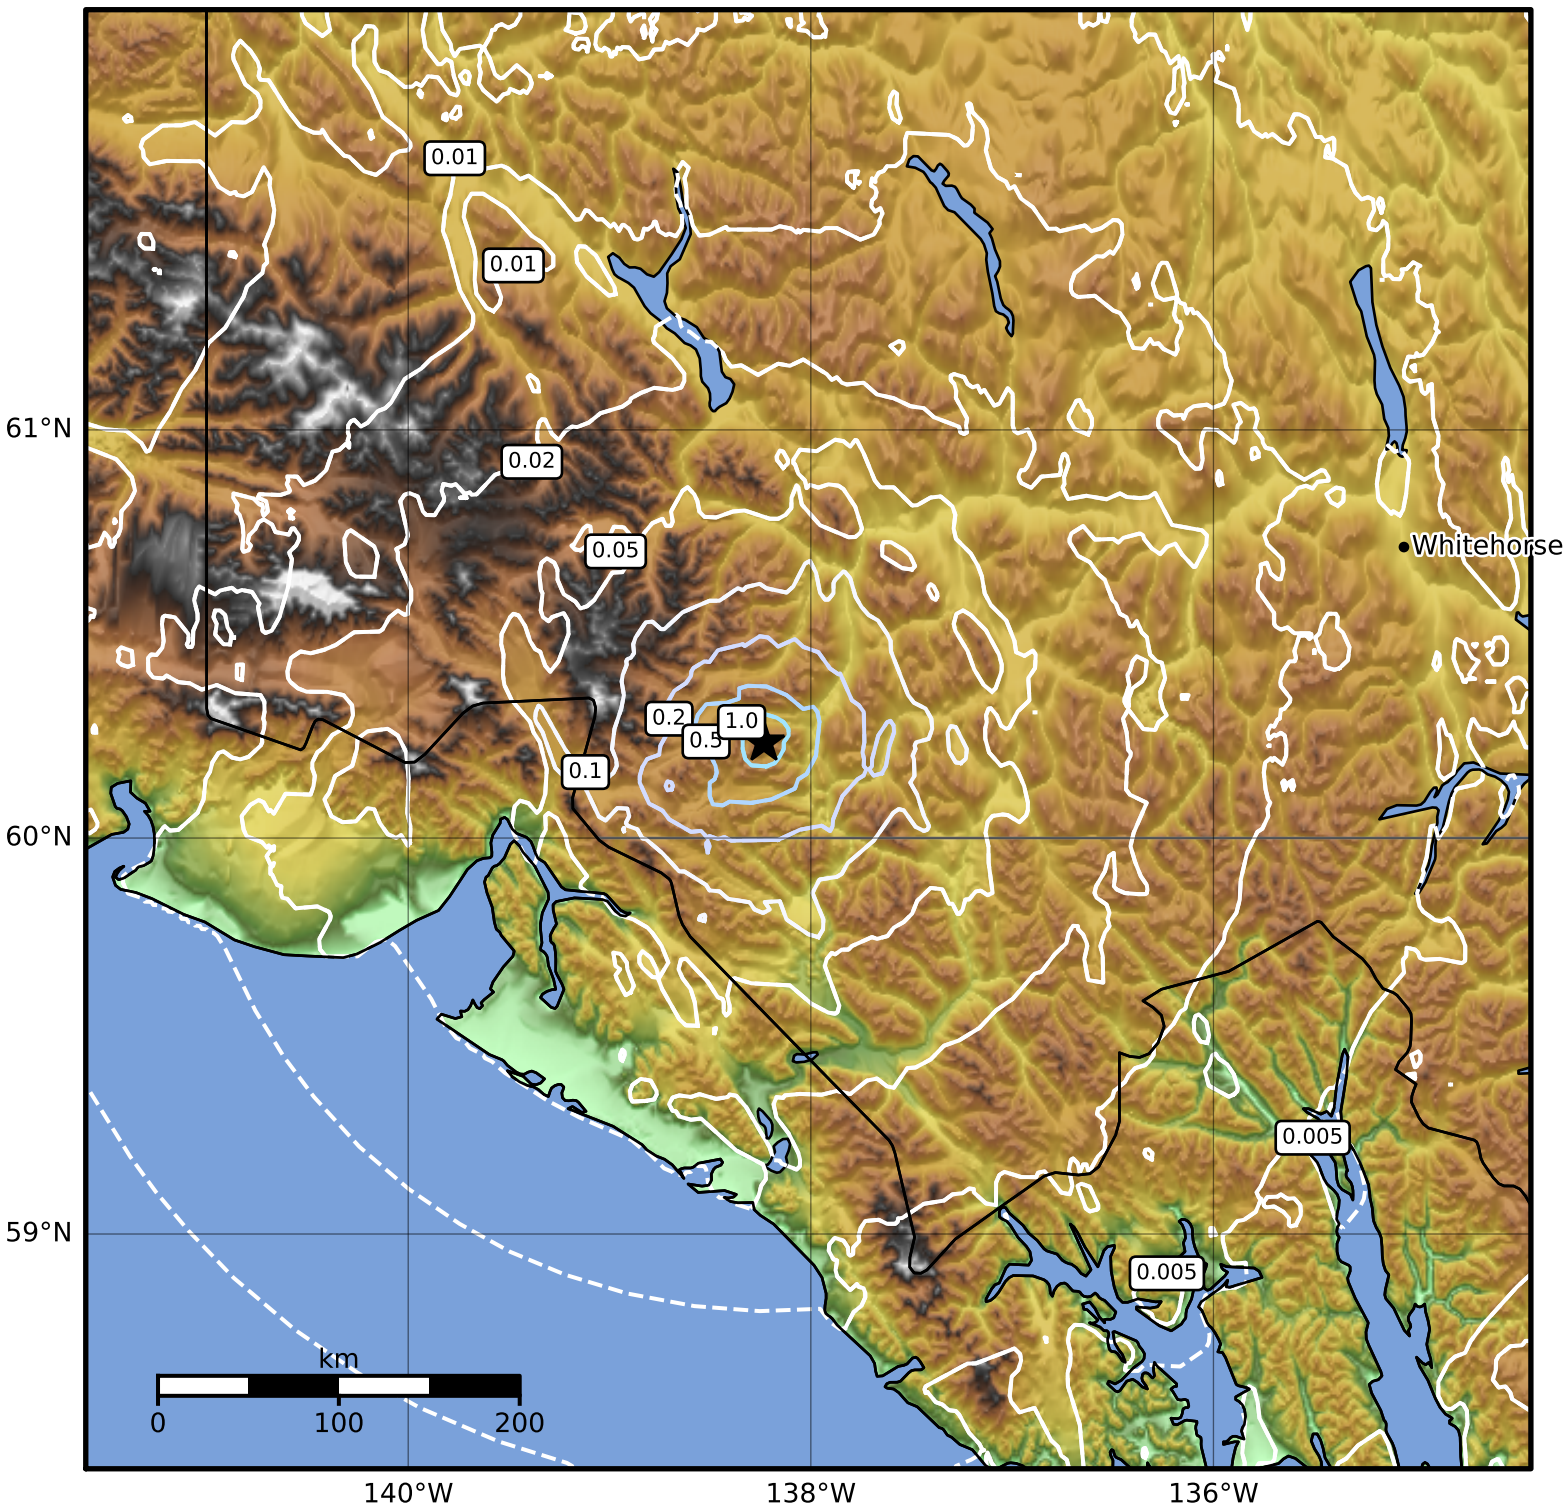

0.3 Second Peak Spectral Acceleration Map Alaska Earthquake Center  
 ShakeMap: 69 km (43 miles) SW of Haines Junction  
 Jan 27, 2023 20:38:18 UTC M3.5 N60.24 W138.23 Depth: 9.2km ID:ak02318zn83a

SA(0.3) (%g)	0.1	0.2	0.5	1	2	5	10	20	50	100	200
--------------	-----	-----	-----	---	---	---	----	----	----	-----	-----

Scale based on Worden et al. (2012)

Version 2: Processed 2023-01-27T21:30:59Z

△ Seismic Instrument ○ Reported Intensity

★ Epicenter