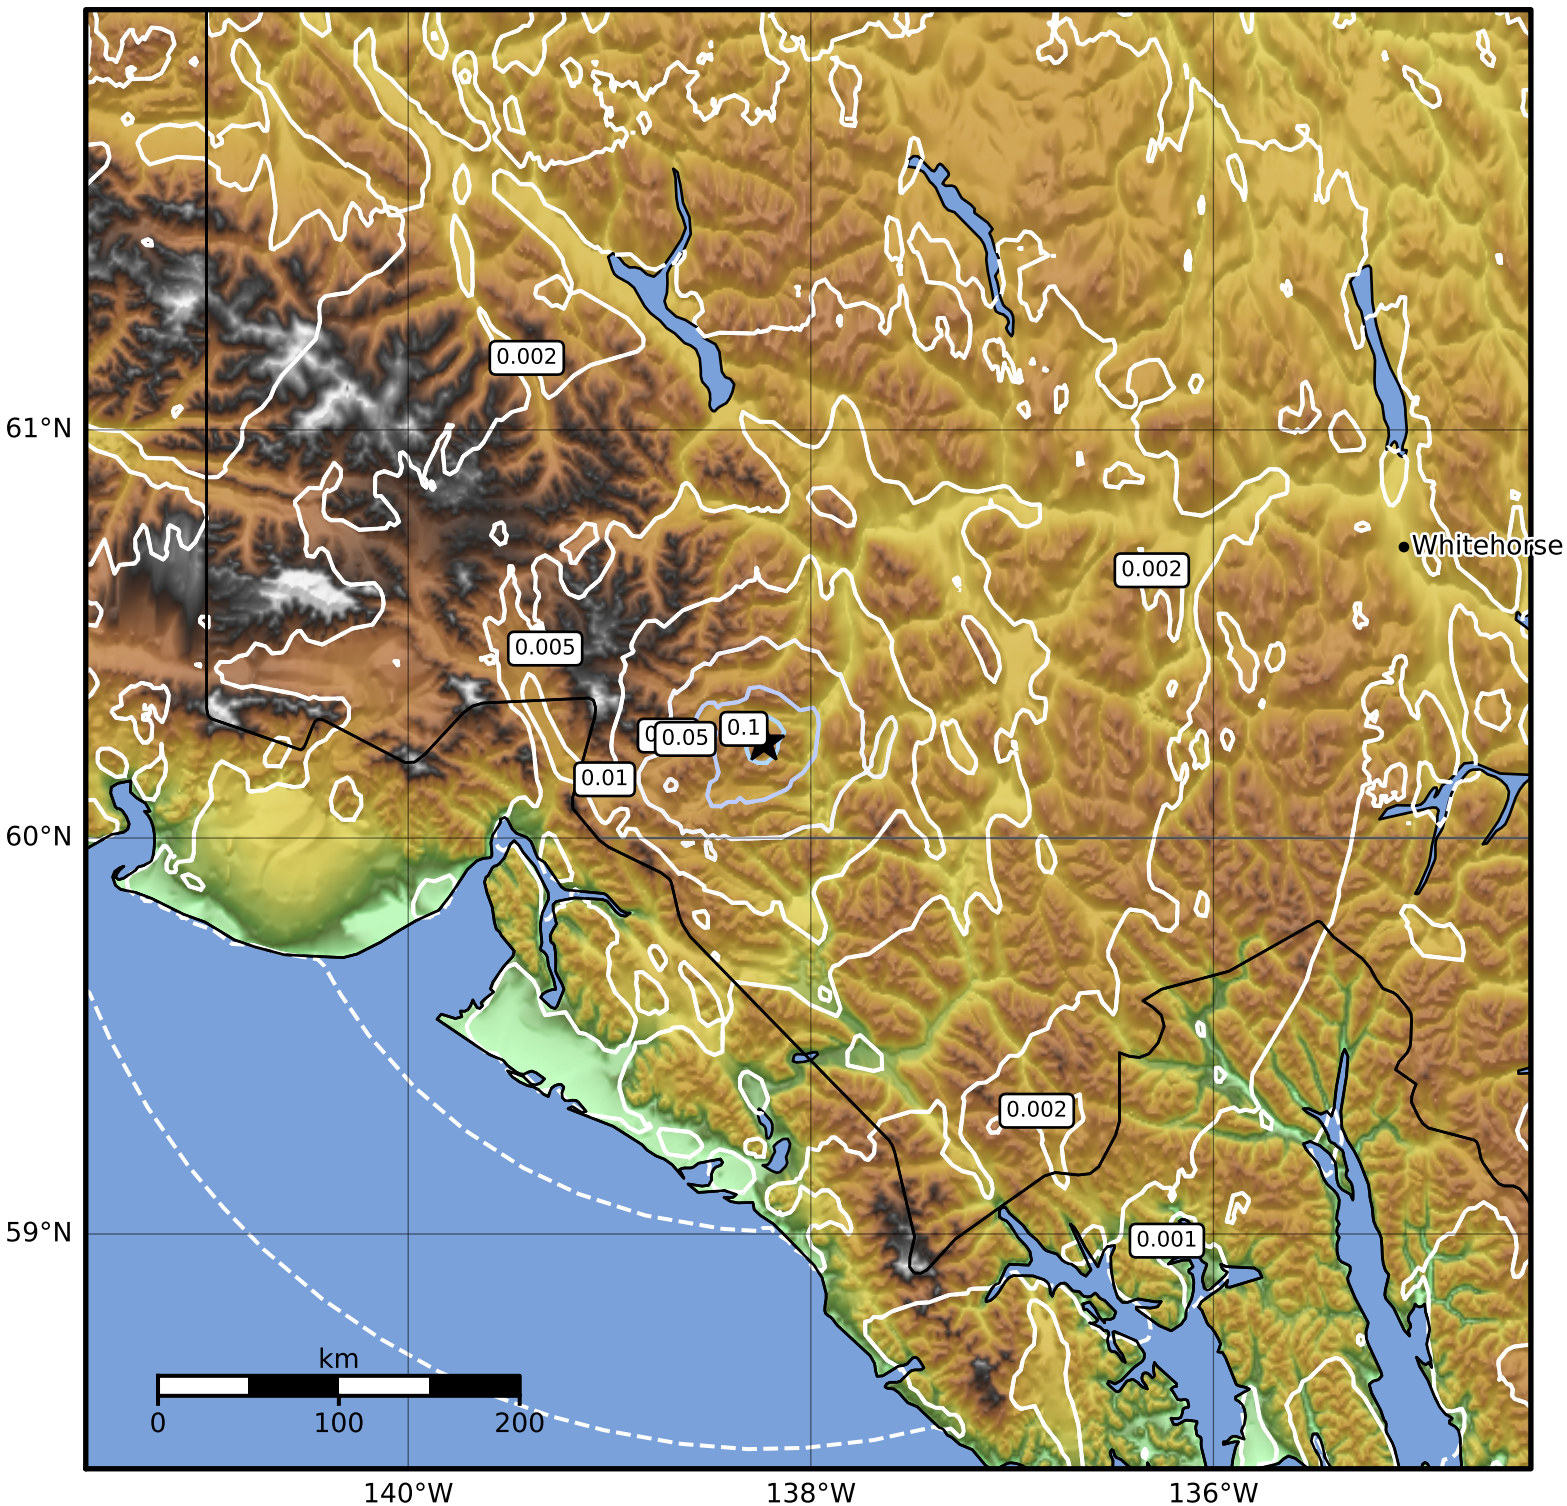

1.0 Second Peak Spectral Acceleration Map Alaska Earthquake Center
 ShakeMap: 69 km (43 miles) SW of Haines Junction
 Jan 27, 2023 20:38:18 UTC M3.5 N60.24 W138.23 Depth: 9.2km ID:ak02318zn83a

SA(1.0) (%g)	0.1	0.2	0.5	1	2	5	10	20	50	100	200
---------------------	------------	------------	------------	----------	----------	----------	-----------	-----------	-----------	------------	------------

Scale based on Worden et al. (2012)

Version 2: Processed 2023-01-27T21:30:59Z

△ Seismic Instrument ○ Reported Intensity

★ Epicenter