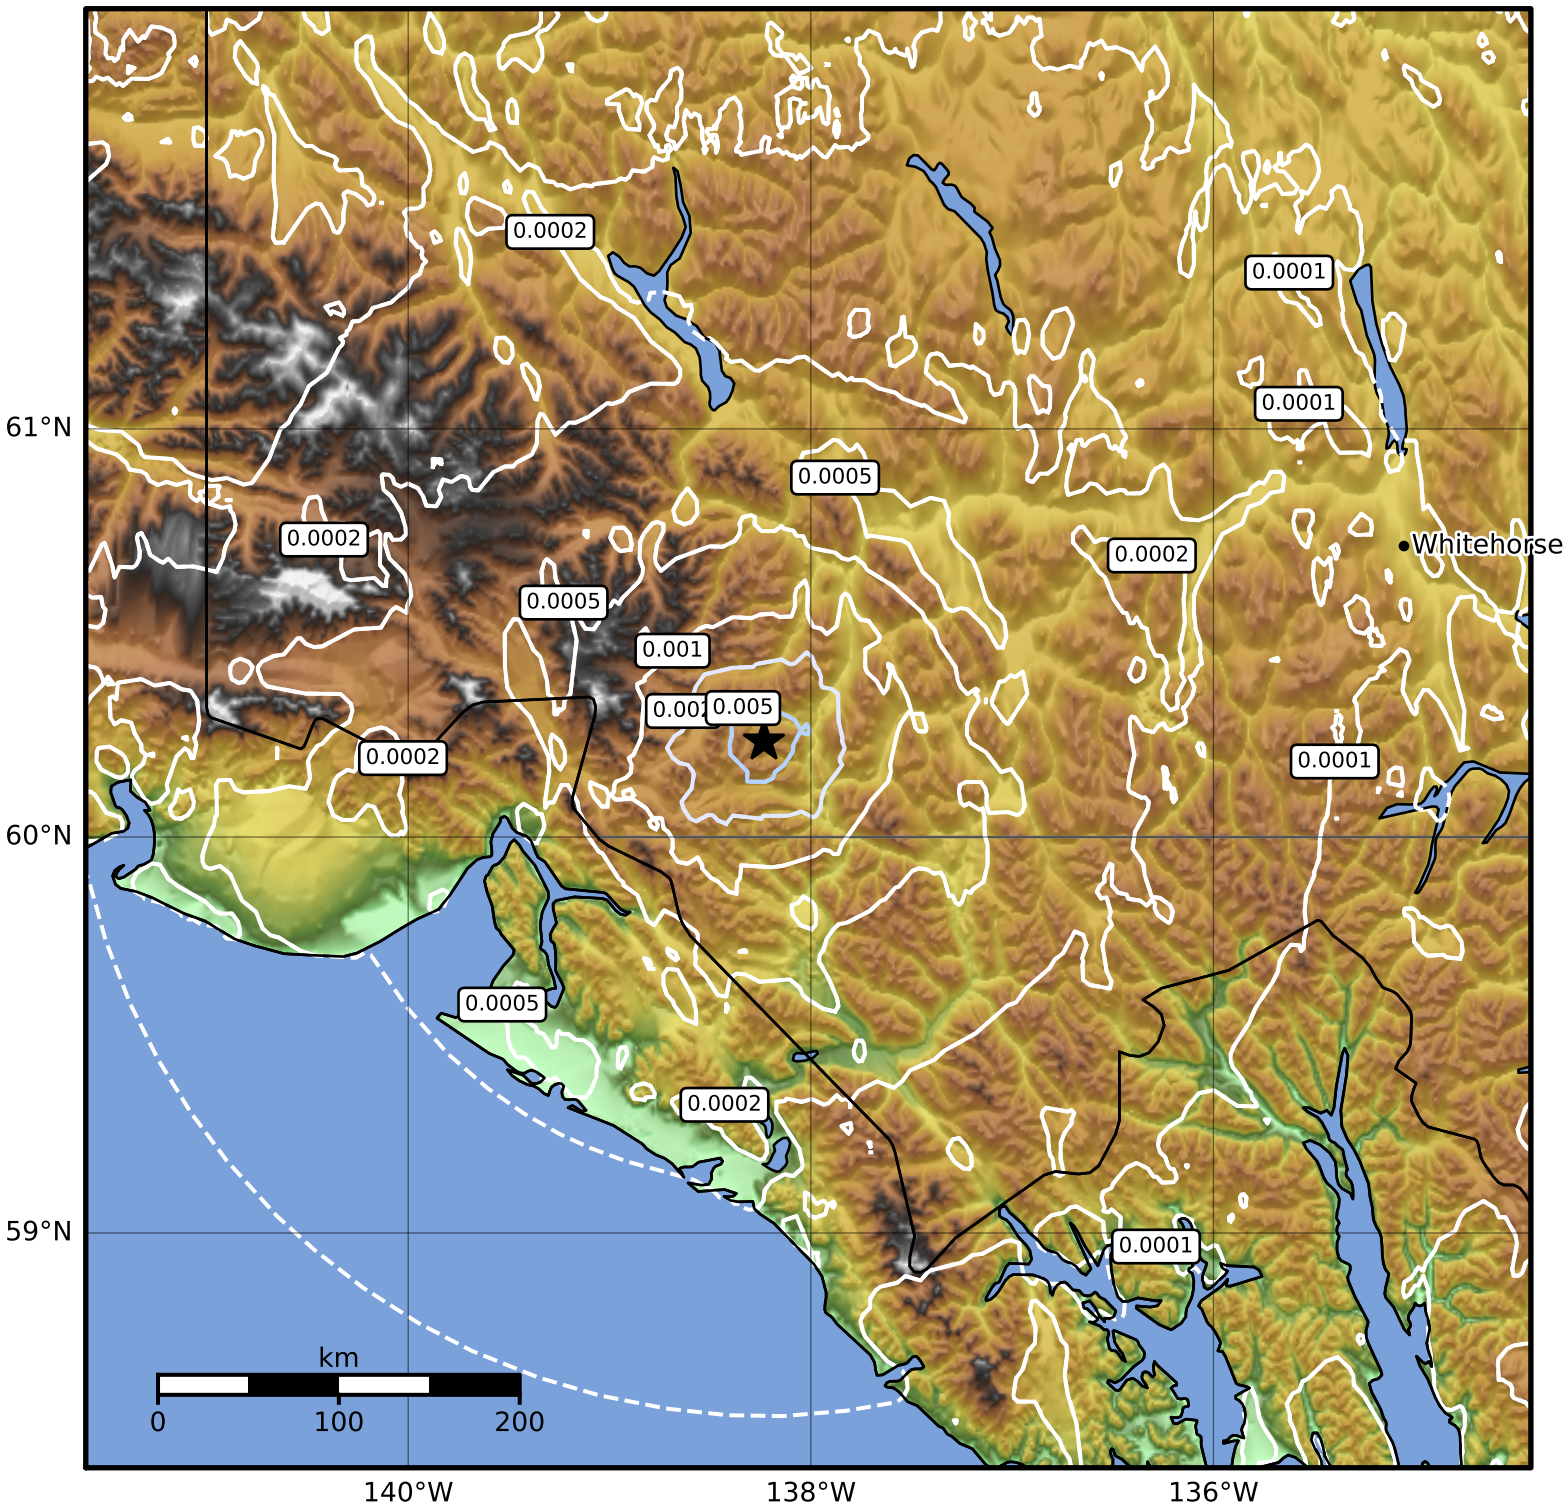

3.0 Second Peak Spectral Acceleration Map Alaska Earthquake Center
 ShakeMap: 69 km (43 miles) SW of Haines Junction
 Jan 27, 2023 20:38:18 UTC M3.5 N60.24 W138.23 Depth: 9.2km ID:ak02318zn83a

Scale based on Worden et al. (2012)

Version 2: Processed 2023-01-27T21:30:59Z

△ Seismic Instrument ○ Reported Intensity

★ Epicenter