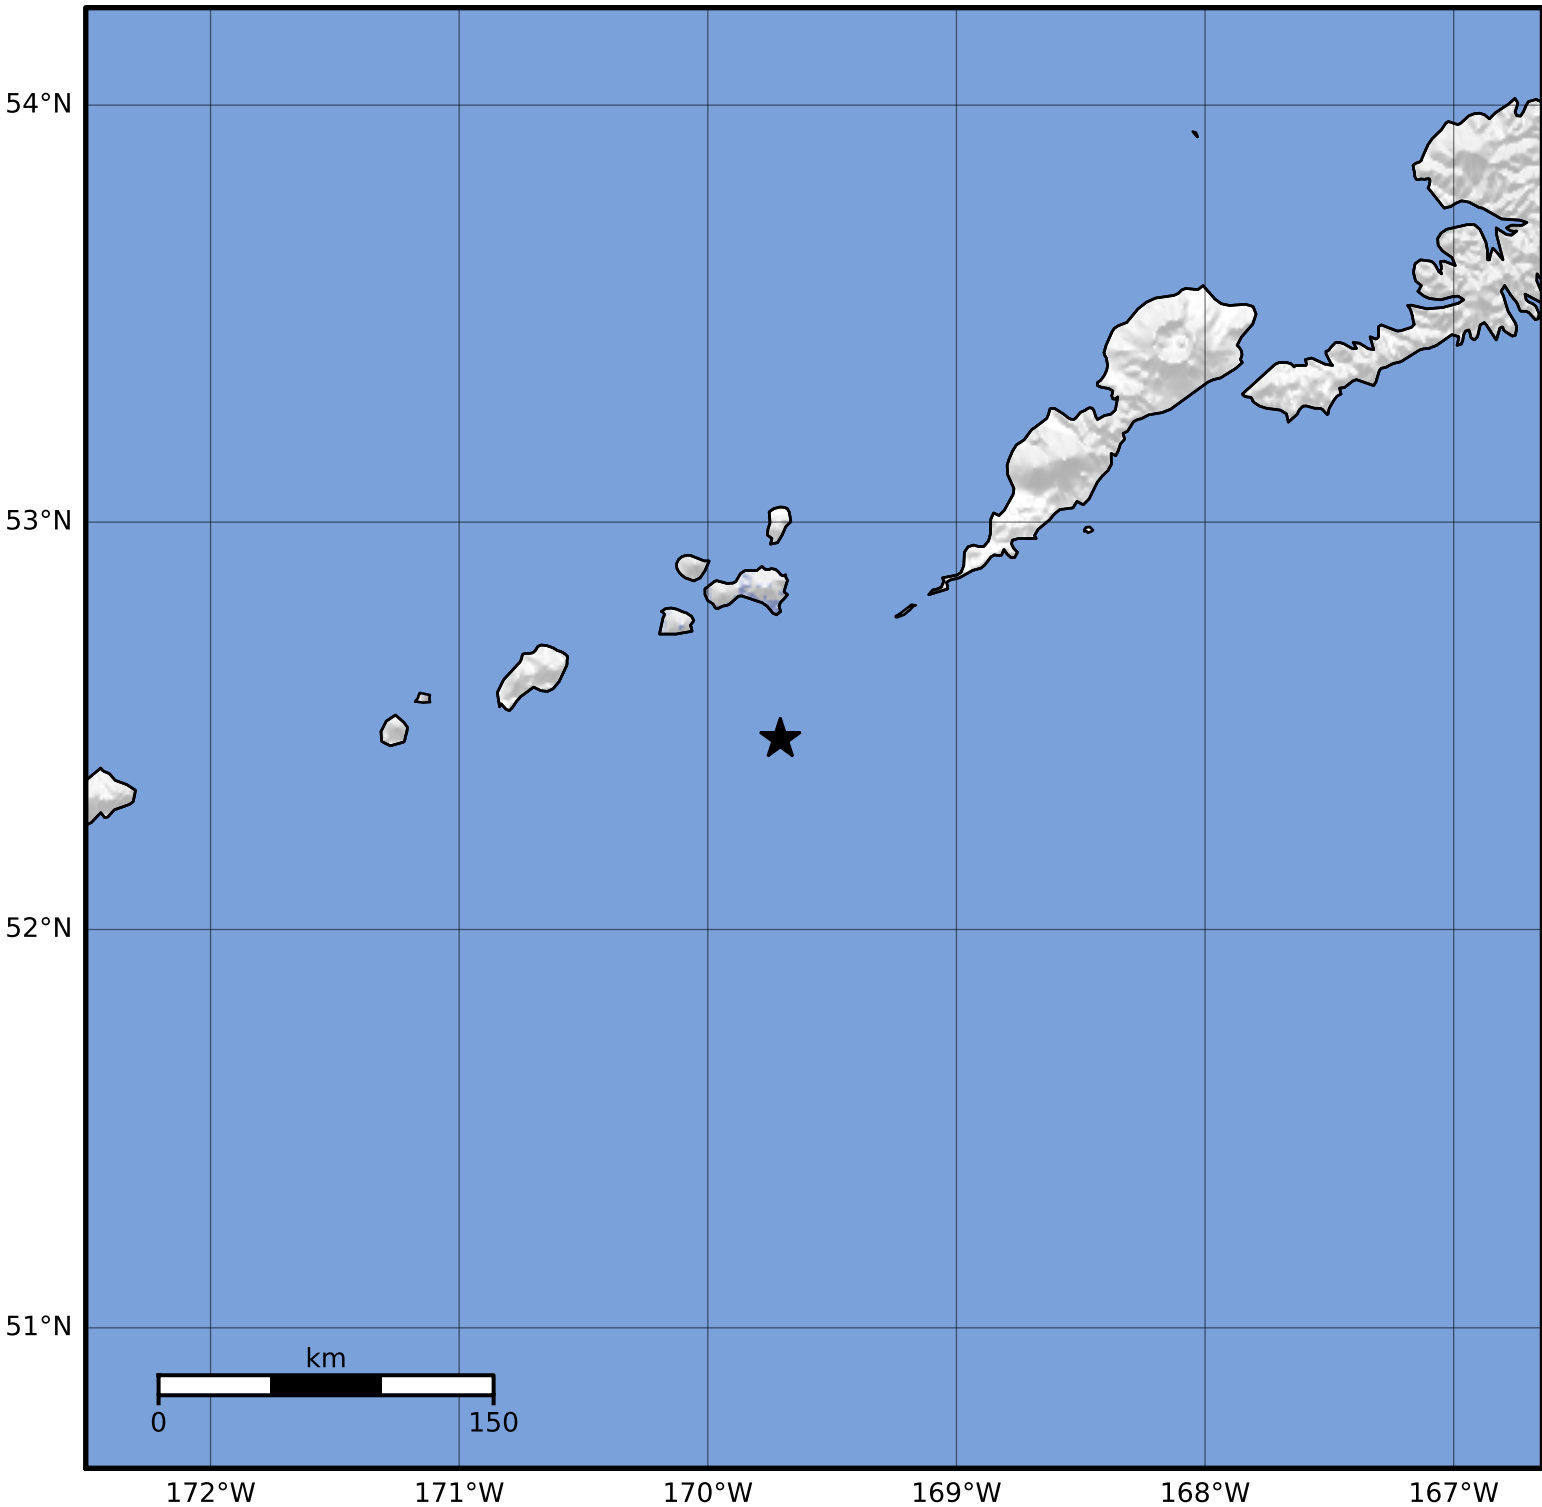

Macroseismic Intensity Map Alaska Earthquake Center
 ShakeMap: 77 km (48 miles) SW of Nikolski
 Jan 29, 2023 22:36:39 UTC M3.6 N52.47 W169.71 Depth: 45.1km ID:ak0231cbweh9

SHAKING	Not felt	Weak	Light	Moderate	Strong	Very strong	Severe	Violent	Extreme
DAMAGE	None	None	None	Very light	Light	Moderate	Moderate/heavy	Heavy	Very heavy
PGA(%g)	<0.0464	0.297	2.76	6.2	11.5	21.5	40.1	74.7	>139
PGV(cm/s)	<0.0215	0.135	1.41	4.65	9.64	20	41.4	85.8	>178
INTENSITY	I	II-III	IV	V	VI	VII	VIII	IX	X+

Scale based on Worden et al. (2012)

Version 2: Processed 2023-01-30T00:05:18Z

△ Seismic Instrument ○ Reported Intensity

★ Epicenter