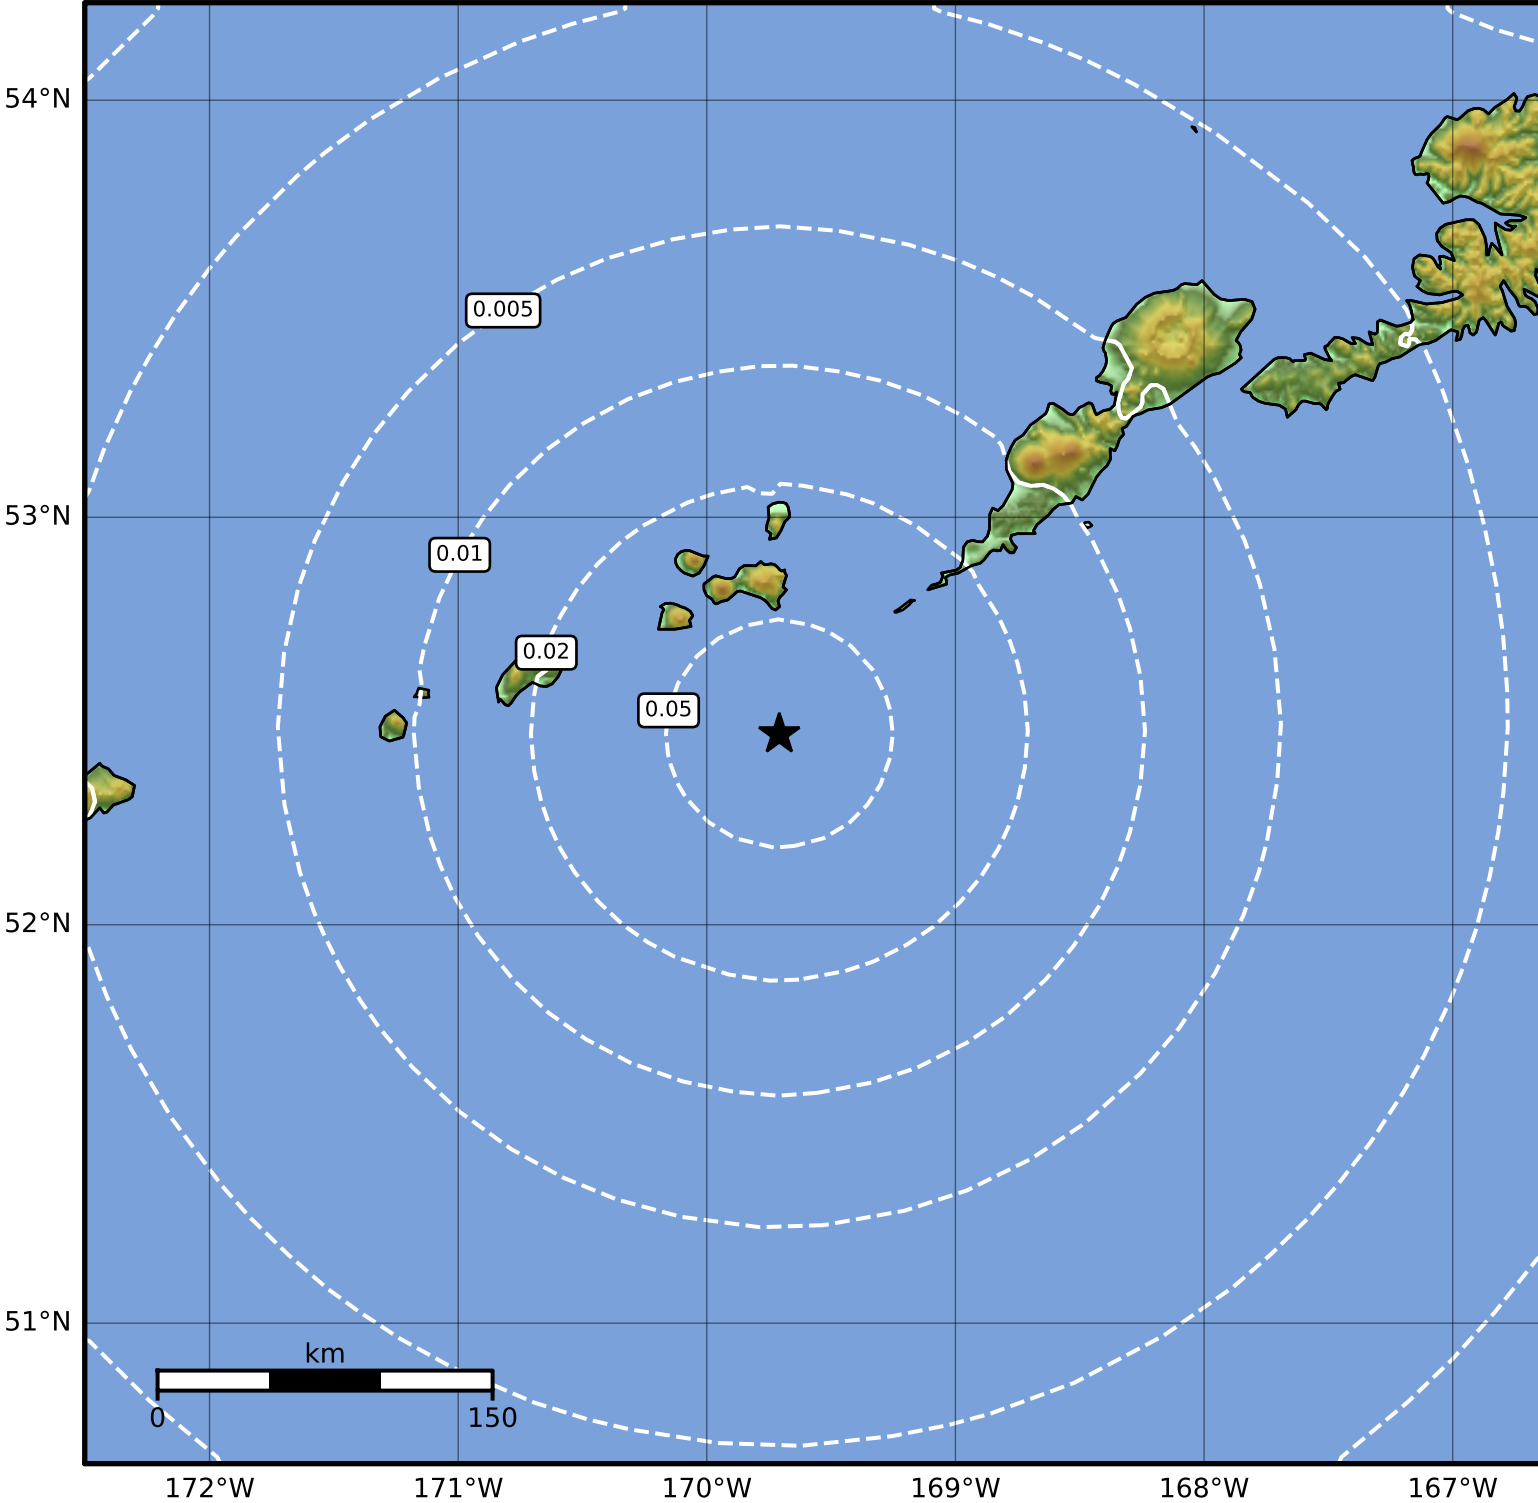

Peak Ground Acceleration Map Alaska Earthquake Center
 ShakeMap: 77 km (48 miles) SW of Nikolski
 Jan 29, 2023 22:36:39 UTC M3.6 N52.47 W169.71 Depth: 45.1km ID:ak0231cbweh9

PGA (%g)	0.1	0.2	0.5	1	2	5	10	20	50	100	200
-----------------	------------	------------	------------	----------	----------	----------	-----------	-----------	-----------	------------	------------

Scale based on Worden et al. (2012)

Version 2: Processed 2023-01-30T00:05:18Z

△ Seismic Instrument ○ Reported Intensity ★ Epicenter