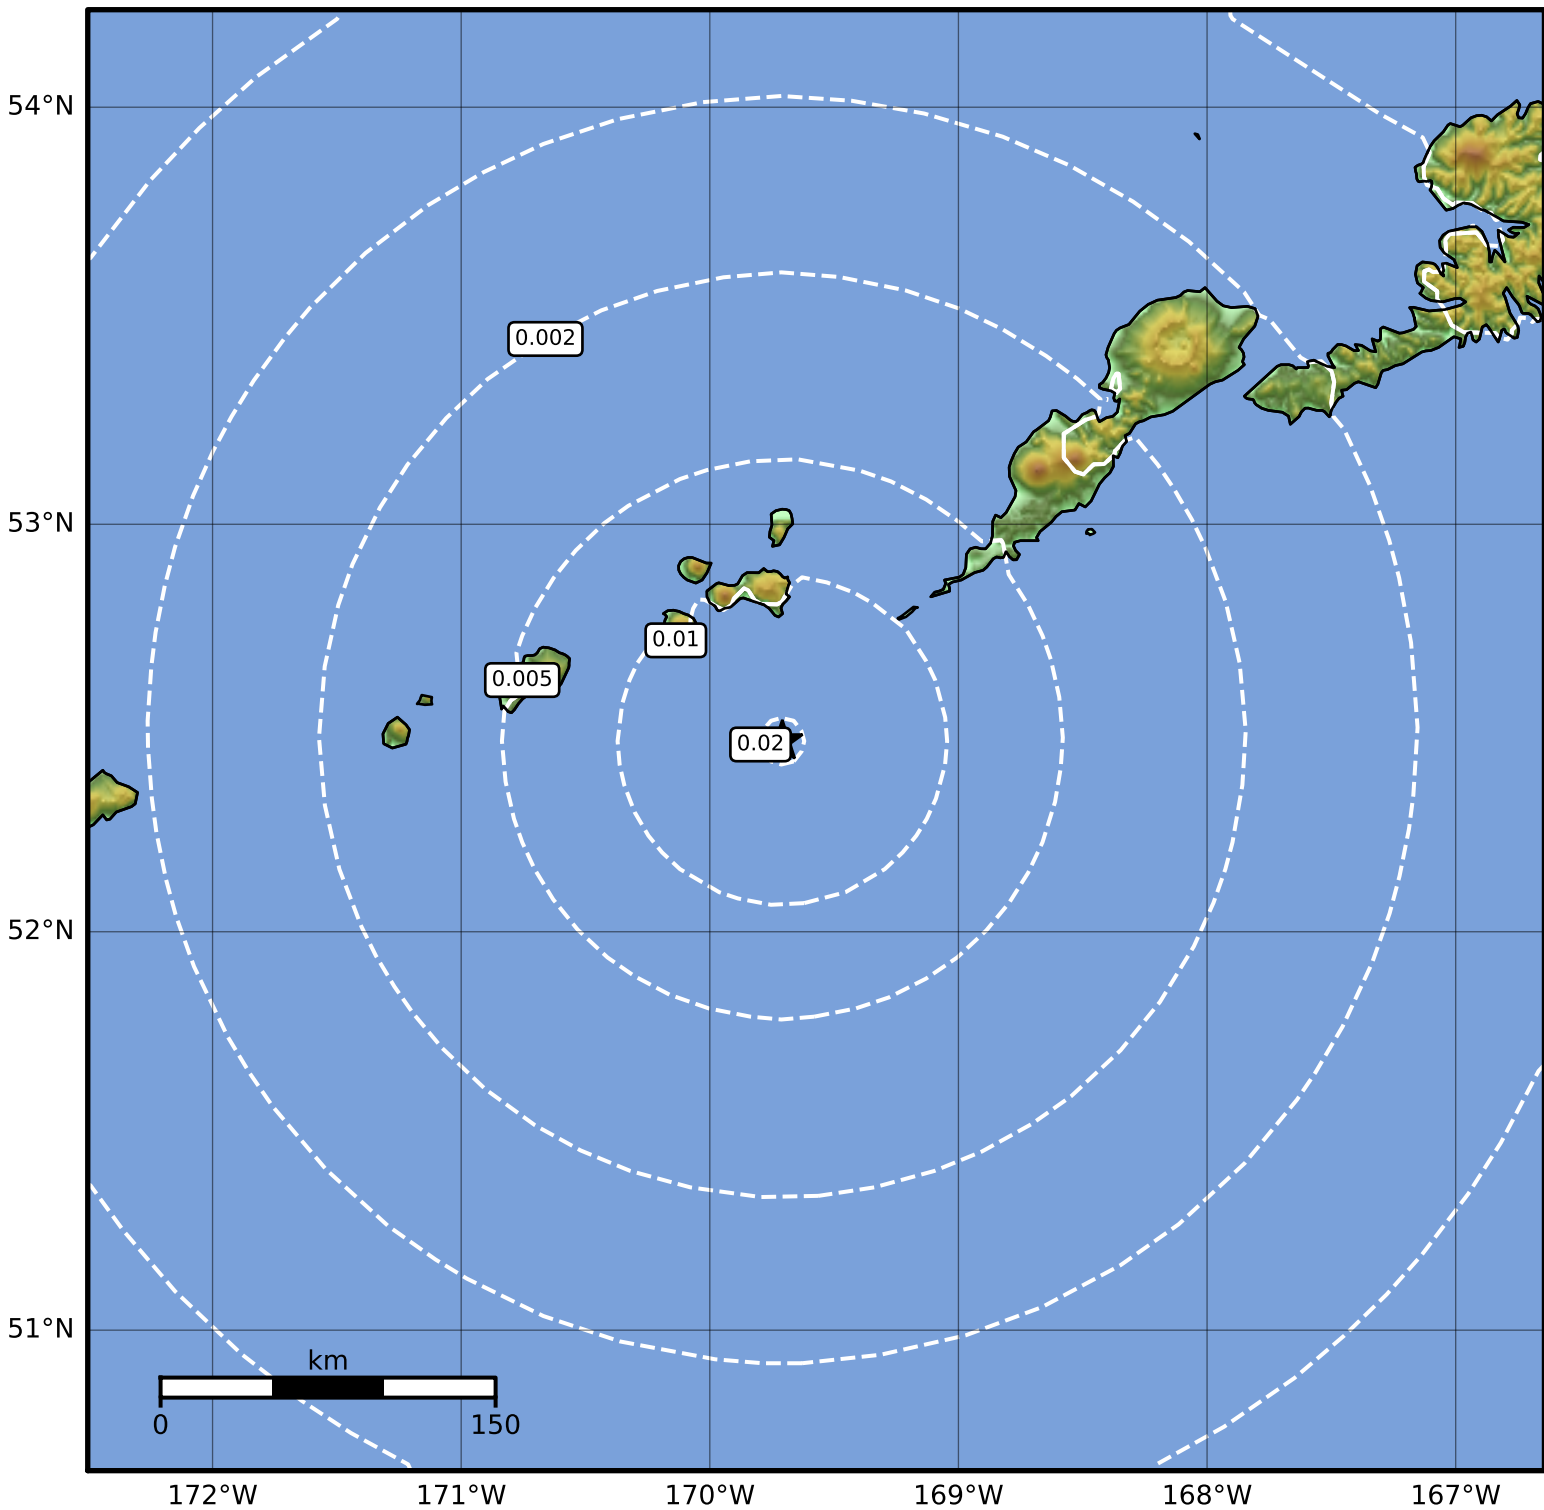

Peak Ground Velocity Map Alaska Earthquake Center
ShakeMap: 77 km (48 miles) SW of Nikolski
Jan 29, 2023 22:36:39 UTC M3.6 N52.47 W169.71 Depth: 45.1km ID:ak0231cbweh9

Scale based on Worden et al. (2012)

Version 2: Processed 2023-01-30T00:05:18Z

△ Seismic Instrument ○ Reported Intensity

★ Epicenter