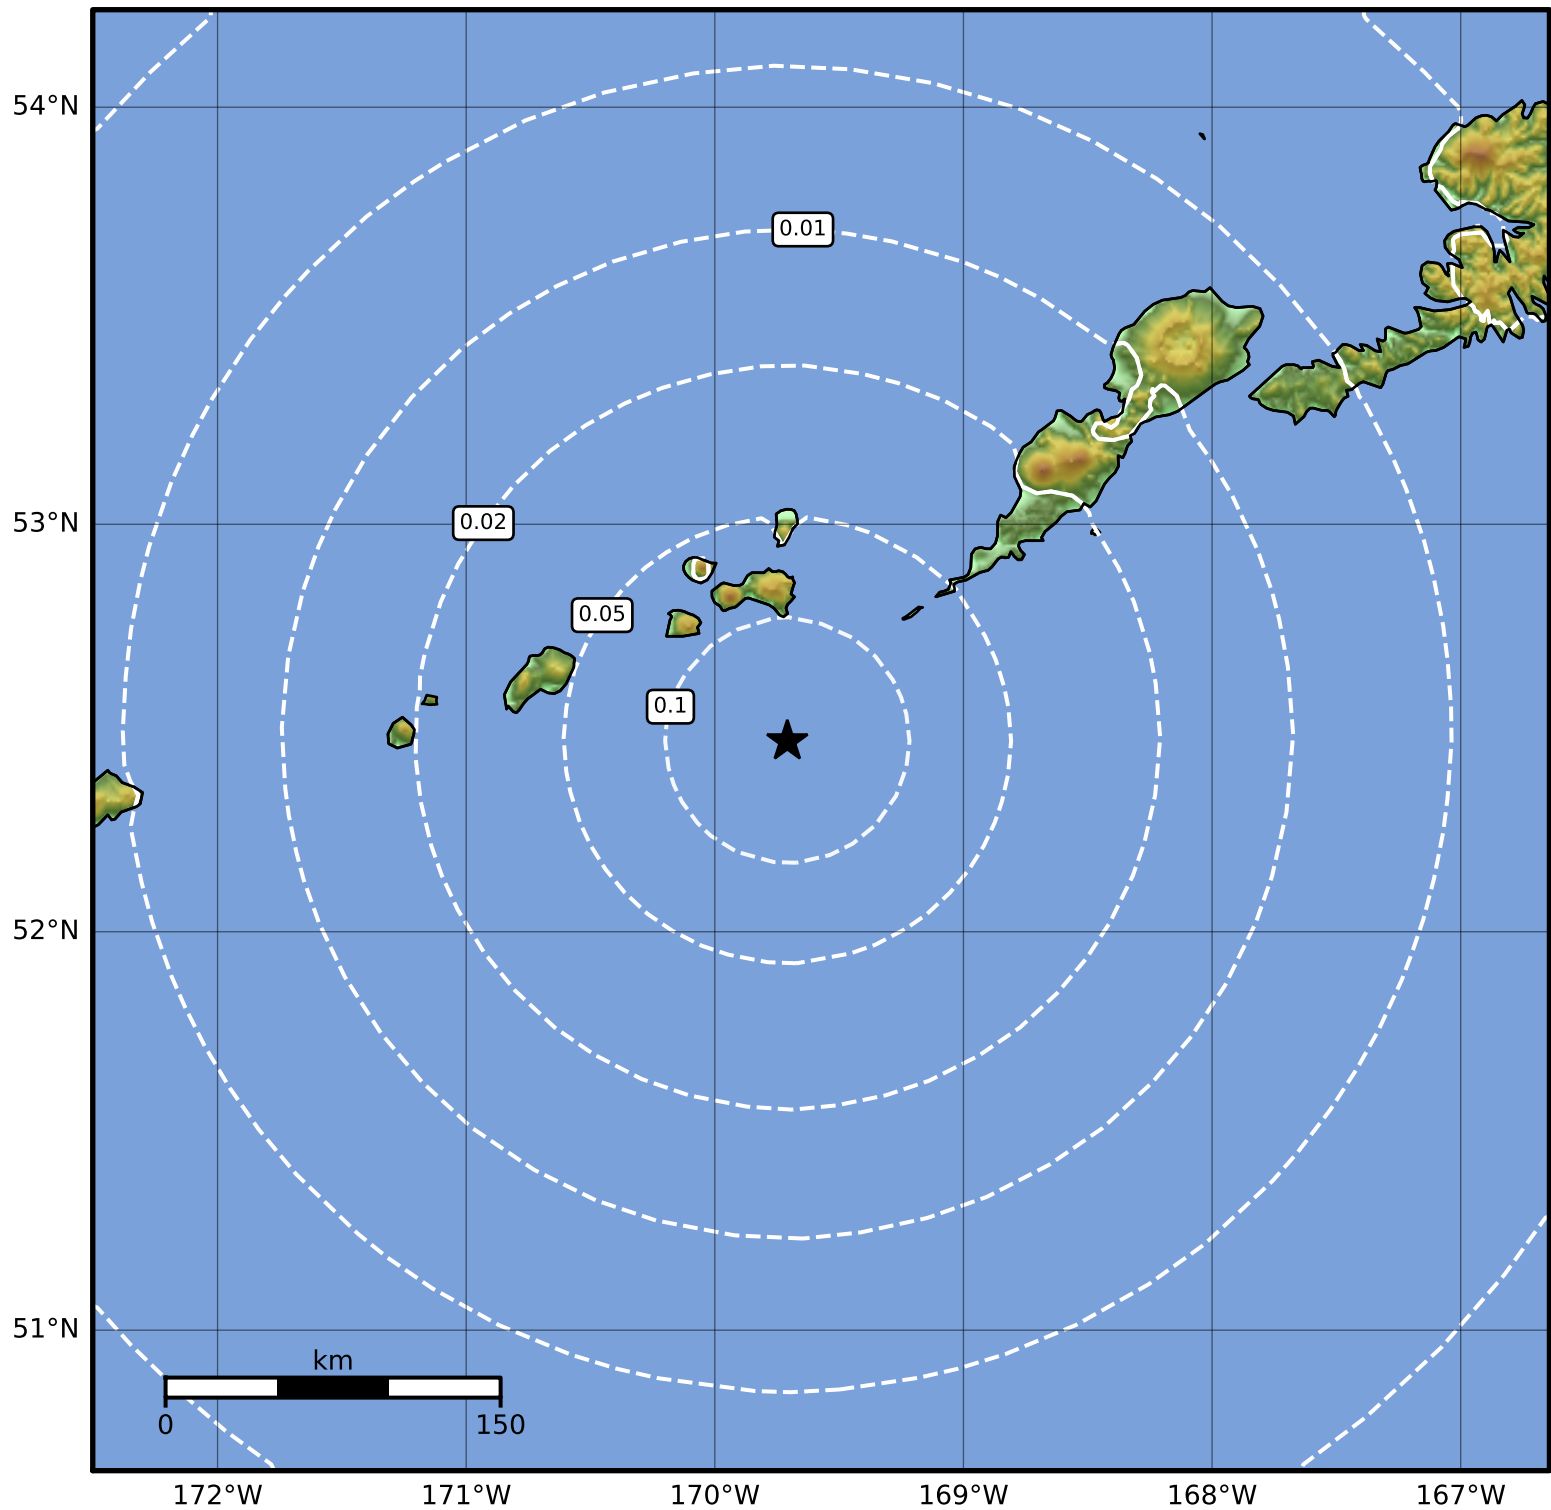

0.3 Second Peak Spectral Acceleration Map Alaska Earthquake Center
 ShakeMap: 77 km (48 miles) SW of Nikolski
 Jan 29, 2023 22:36:39 UTC M3.6 N52.47 W169.71 Depth: 45.1km ID:ak0231cbweh9

SA(0.3) (%g)	0.1	0.2	0.5	1	2	5	10	20	50	100	200
--------------	-----	-----	-----	---	---	---	----	----	----	-----	-----

Scale based on Worden et al. (2012)

Version 2: Processed 2023-01-30T00:05:18Z

△ Seismic Instrument ○ Reported Intensity

★ Epicenter