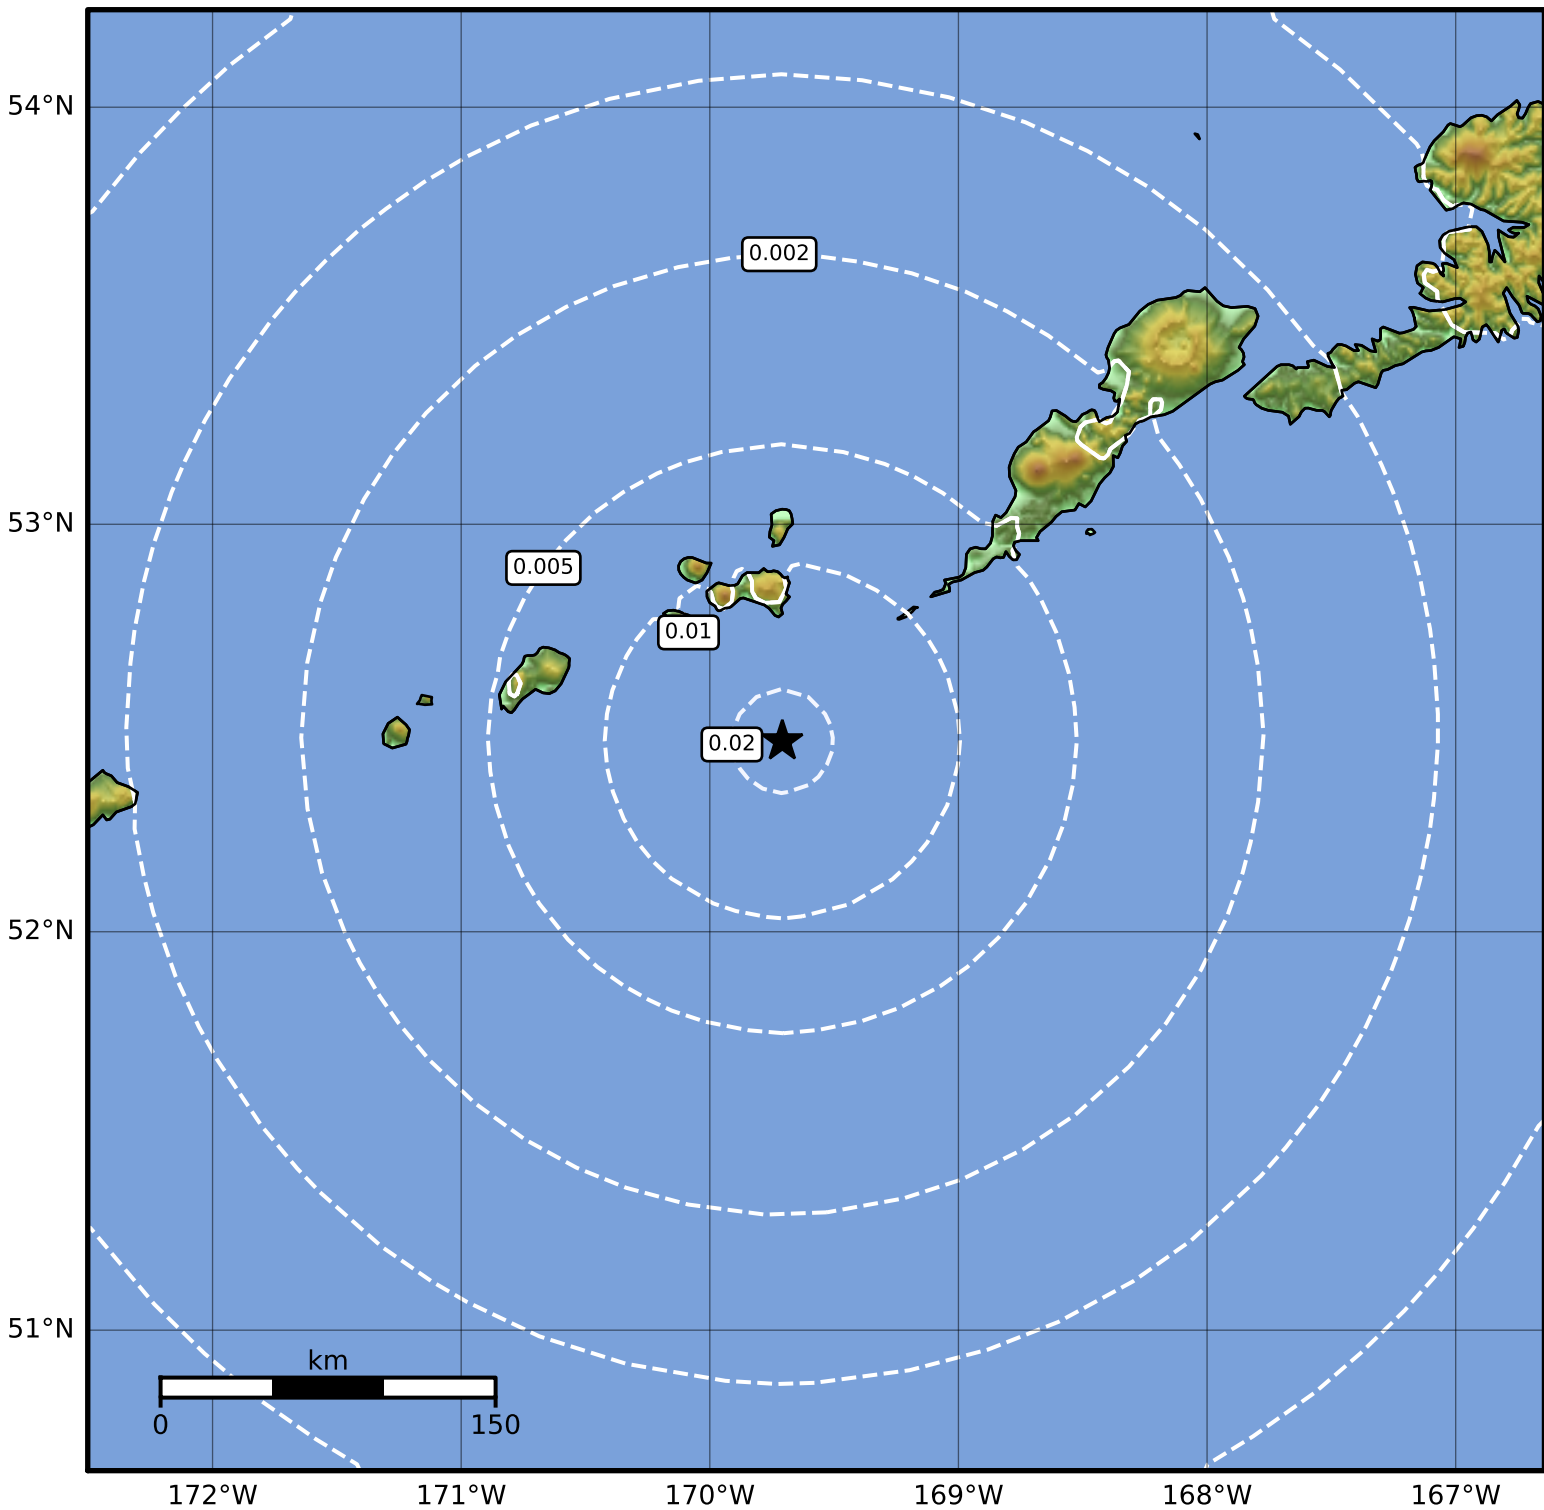

1.0 Second Peak Spectral Acceleration Map Alaska Earthquake Center  
ShakeMap: 77 km (48 miles) SW of Nikolski  
Jan 29, 2023 22:36:39 UTC M3.6 N52.47 W169.71 Depth: 45.1km ID:ak0231cbweh9

SA(1.0) (%g)	0.1	0.2	0.5	1	2	5	10	20	50	100	200
--------------	-----	-----	-----	---	---	---	----	----	----	-----	-----

Scale based on Worden et al. (2012)

Version 2: Processed 2023-01-30T00:05:18Z

△ Seismic Instrument ○ Reported Intensity

★ Epicenter