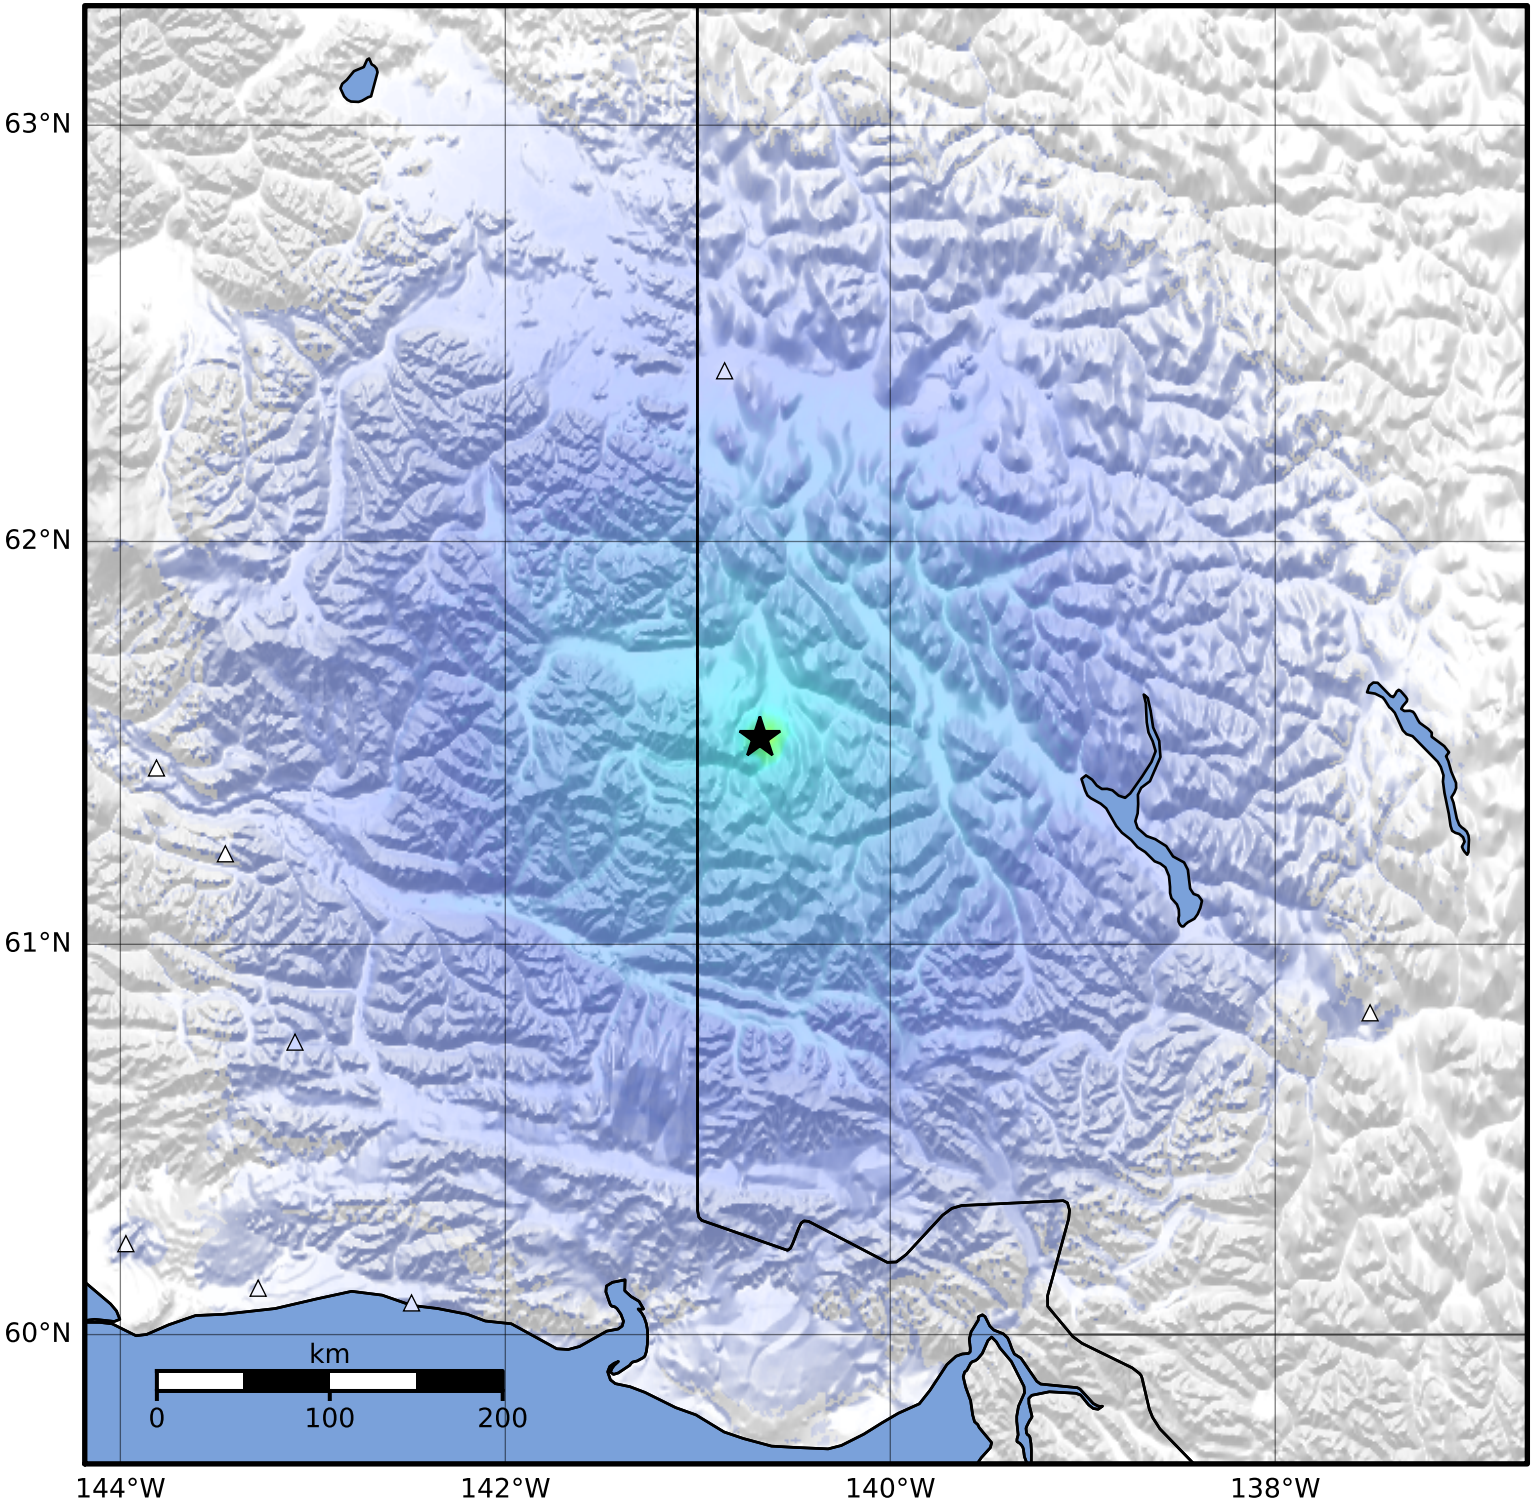

Macroseismic Intensity Map Alaska Earthquake Center
 ShakeMap: 99 km (61 miles) WNW of Burwash Landing
 Jan 30, 2023 09:02:44 UTC M4.5 N61.52 W140.68 Depth: 3.6km ID:ak0231drhu62

SHAKING	Not felt	Weak	Light	Moderate	Strong	Very strong	Severe	Violent	Extreme
DAMAGE	None	None	None	Very light	Light	Moderate	Moderate/heavy	Heavy	Very heavy
PGA(%g)	<0.0464	0.297	2.76	6.2	11.5	21.5	40.1	74.7	>139
PGV(cm/s)	<0.0215	0.135	1.41	4.65	9.64	20	41.4	85.8	>178
INTENSITY	I	II-III	IV	V	VI	VII	VIII	IX	X+

Scale based on Worden et al. (2012)

Version 2: Processed 2023-01-30T09:15:44Z

△ Seismic Instrument ○ Reported Intensity

★ Epicenter