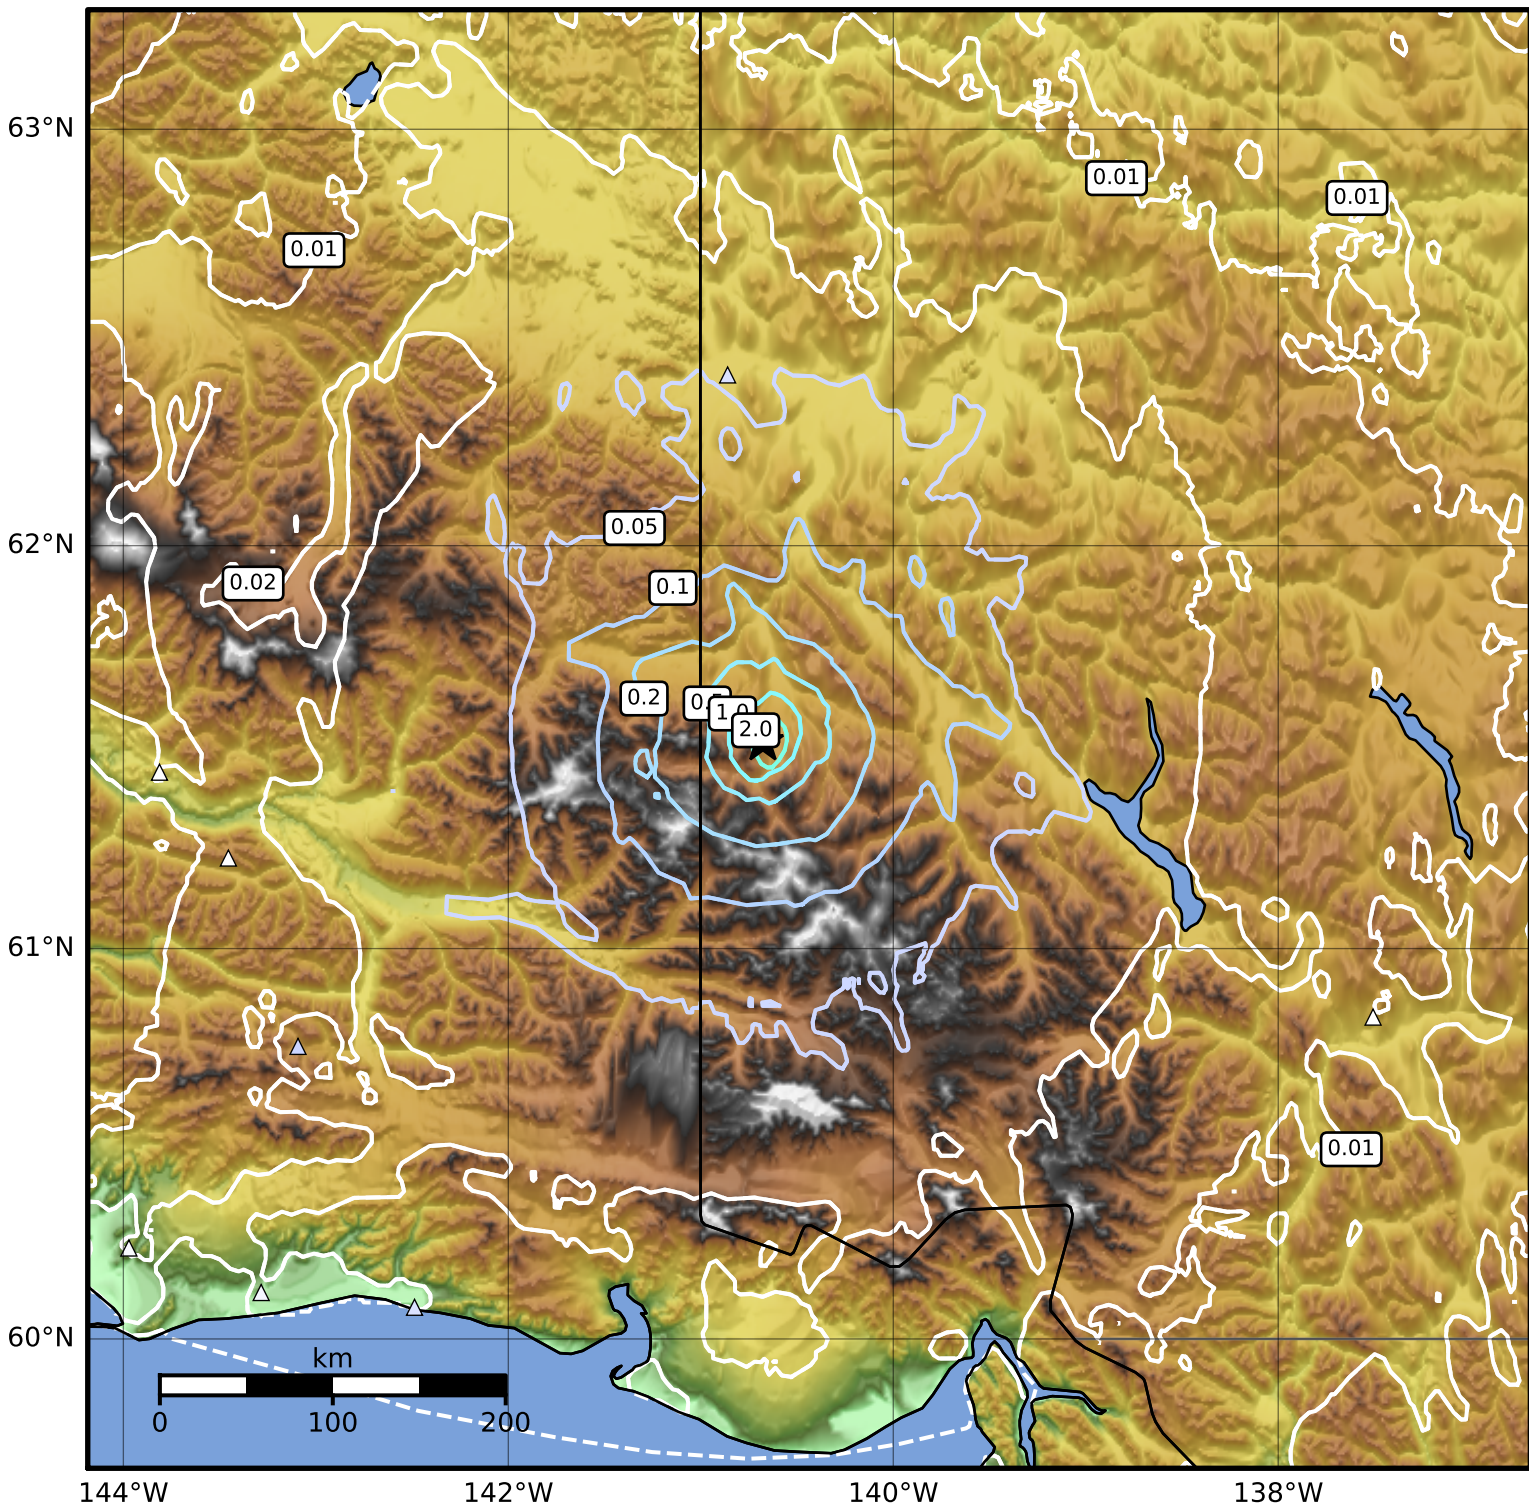

Peak Ground Velocity Map Alaska Earthquake Center
 ShakeMap: 99 km (61 miles) WNW of Burwash Landing
 Jan 30, 2023 09:02:44 UTC M4.5 N61.52 W140.68 Depth: 3.6km ID:ak0231drhu62

PGV (cm/s)	0.1	0.2	0.5	1	2	5	10	20	50	100	200
------------	-----	-----	-----	---	---	---	----	----	----	-----	-----

Scale based on Worden et al. (2012)

△ Seismic Instrument ○ Reported Intensity

★ Epicenter

Version 2: Processed 2023-01-30T09:15:44Z