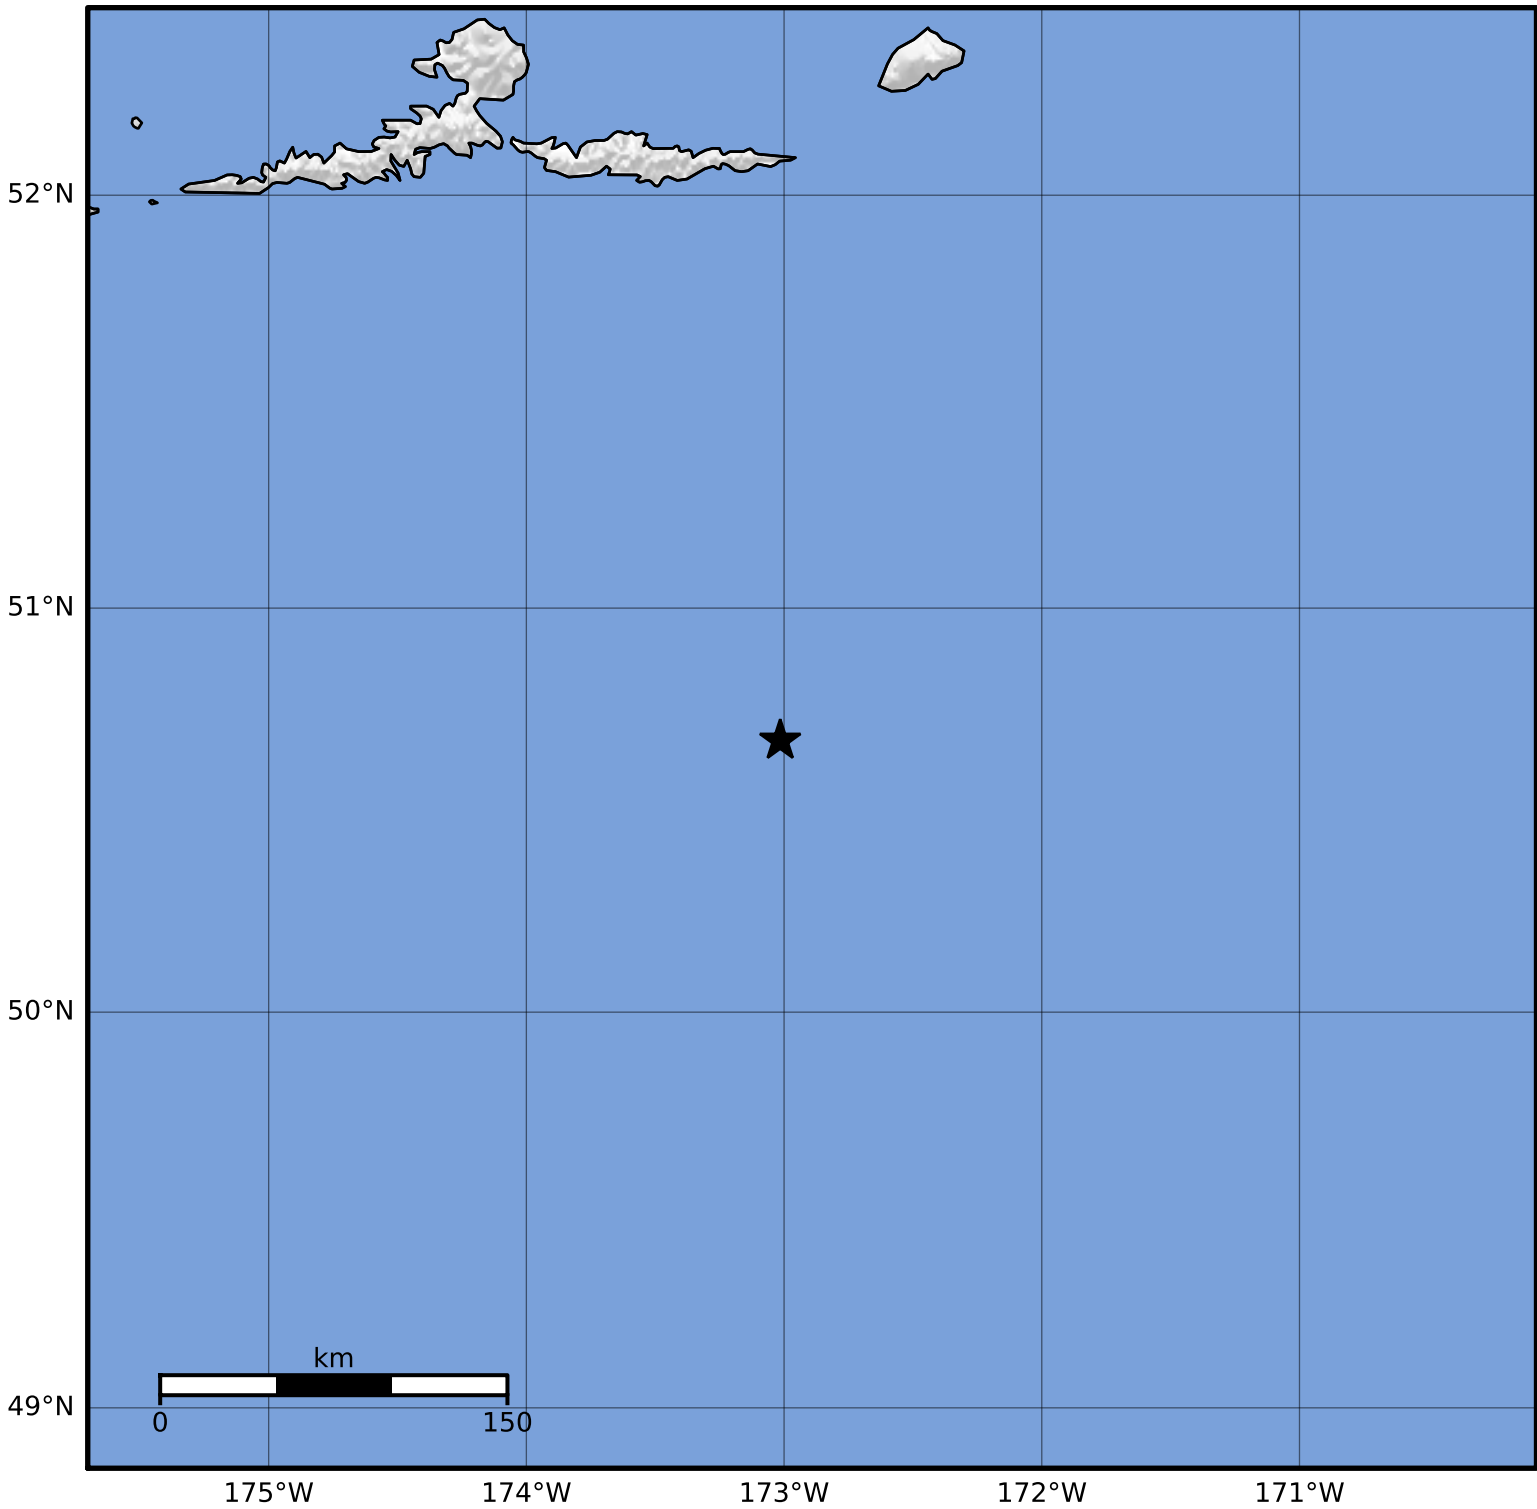

Macroseismic Intensity Map Alaska Earthquake Center
 ShakeMap: 188 km (117 miles) SSE of Atka
 Jan 31, 2023 12:08:54 UTC M3.6 N50.67 W173.01 Depth: 5.1km ID:ak0231fguwk4

SHAKING	Not felt	Weak	Light	Moderate	Strong	Very strong	Severe	Violent	Extreme
DAMAGE	None	None	None	Very light	Light	Moderate	Moderate/heavy	Heavy	Very heavy
PGA(%g)	<0.0464	0.297	2.76	6.2	11.5	21.5	40.1	74.7	>139
PGV(cm/s)	<0.0215	0.135	1.41	4.65	9.64	20	41.4	85.8	>178
INTENSITY	I	II-III	IV	V	VI	VII	VIII	IX	X+

Scale based on Worden et al. (2012)

Version 3: Processed 2023-02-06T19:28:48Z

△ Seismic Instrument ○ Reported Intensity

★ Epicenter