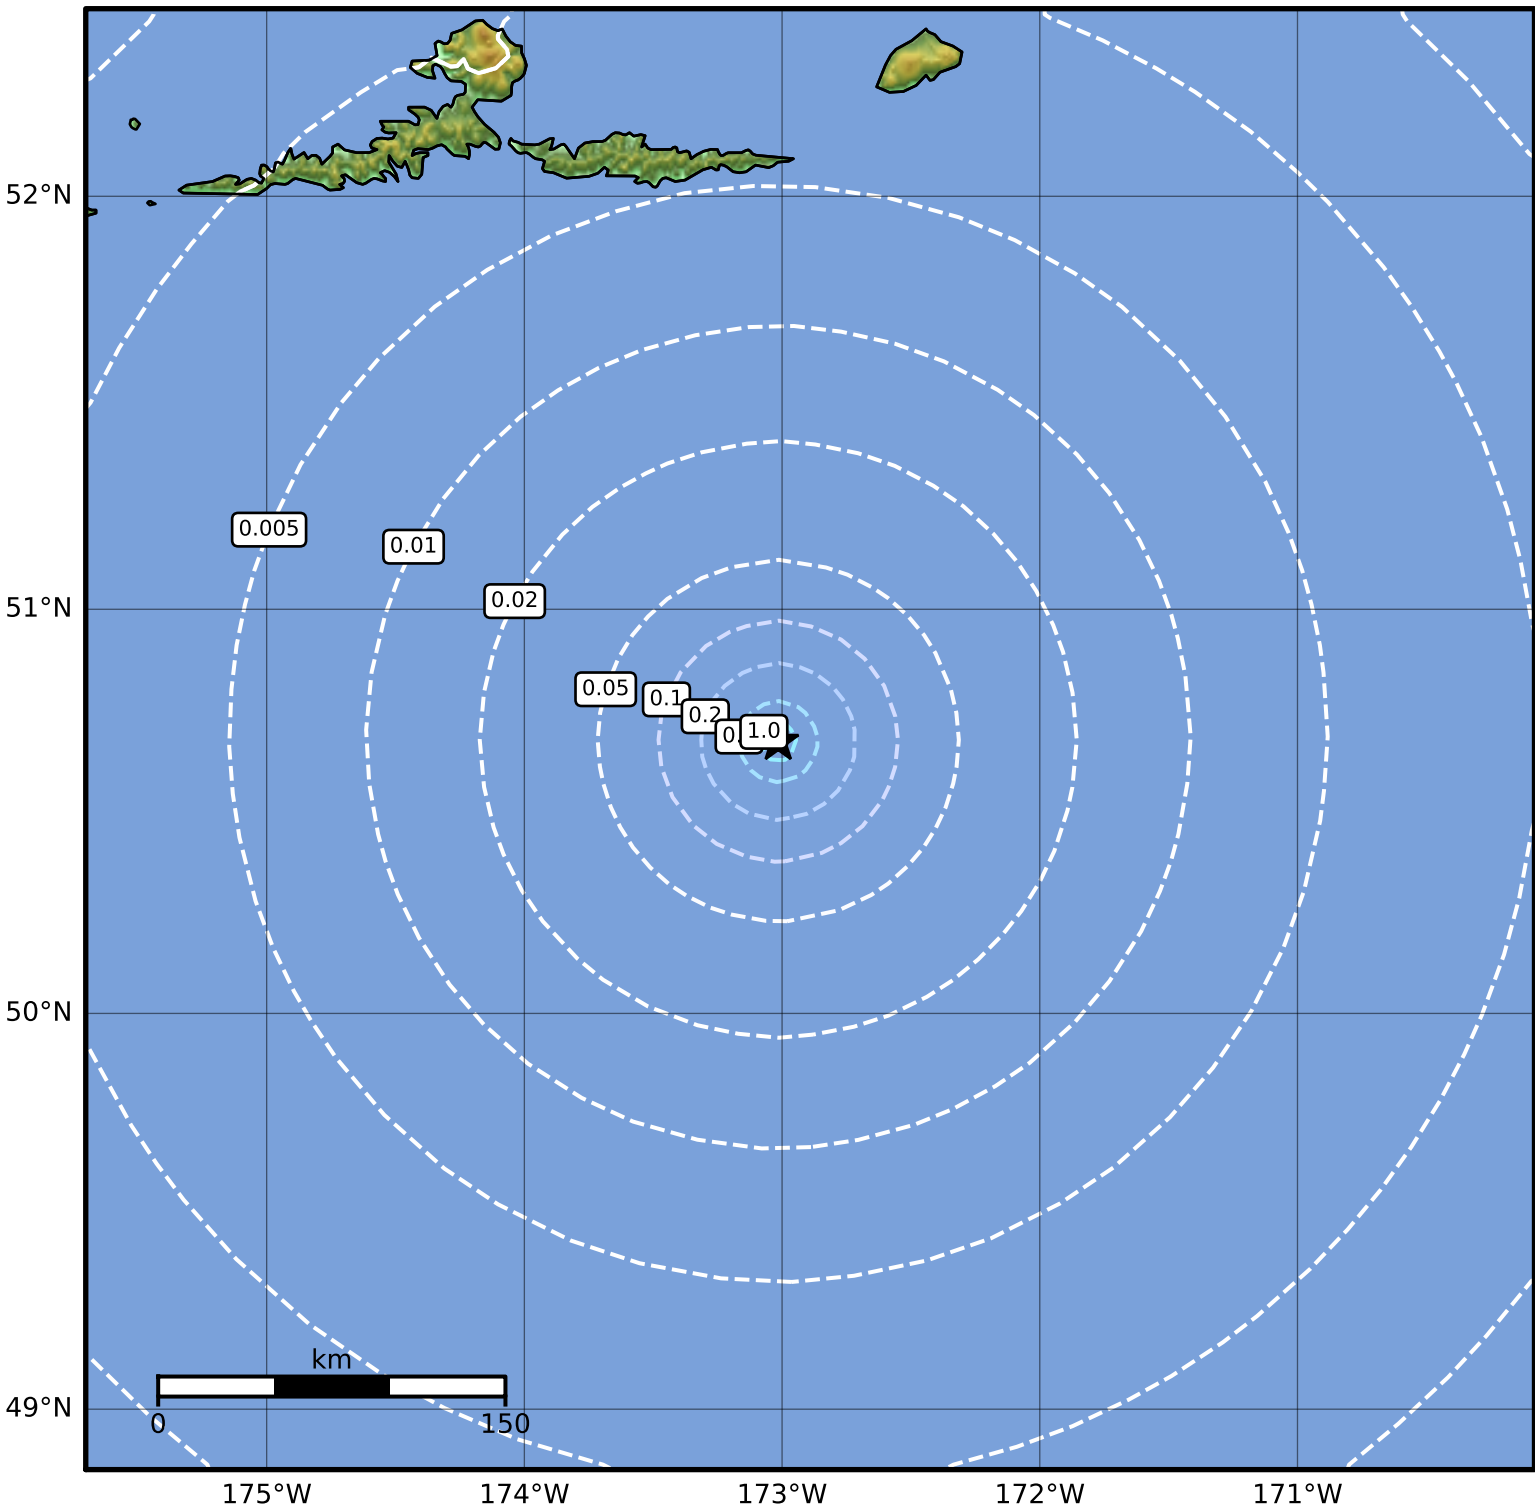

Peak Ground Acceleration Map Alaska Earthquake Center
 ShakeMap: 188 km (117 miles) SSE of Atka
 Jan 31, 2023 12:08:54 UTC M3.6 N50.67 W173.01 Depth: 5.1km ID:ak0231fguwk4

PGA (%g)	0.1	0.2	0.5	1	2	5	10	20	50	100	200
----------	-----	-----	-----	---	---	---	----	----	----	-----	-----

Scale based on Worden et al. (2012)

Version 3: Processed 2023-02-06T19:28:48Z

△ Seismic Instrument ○ Reported Intensity

★ Epicenter