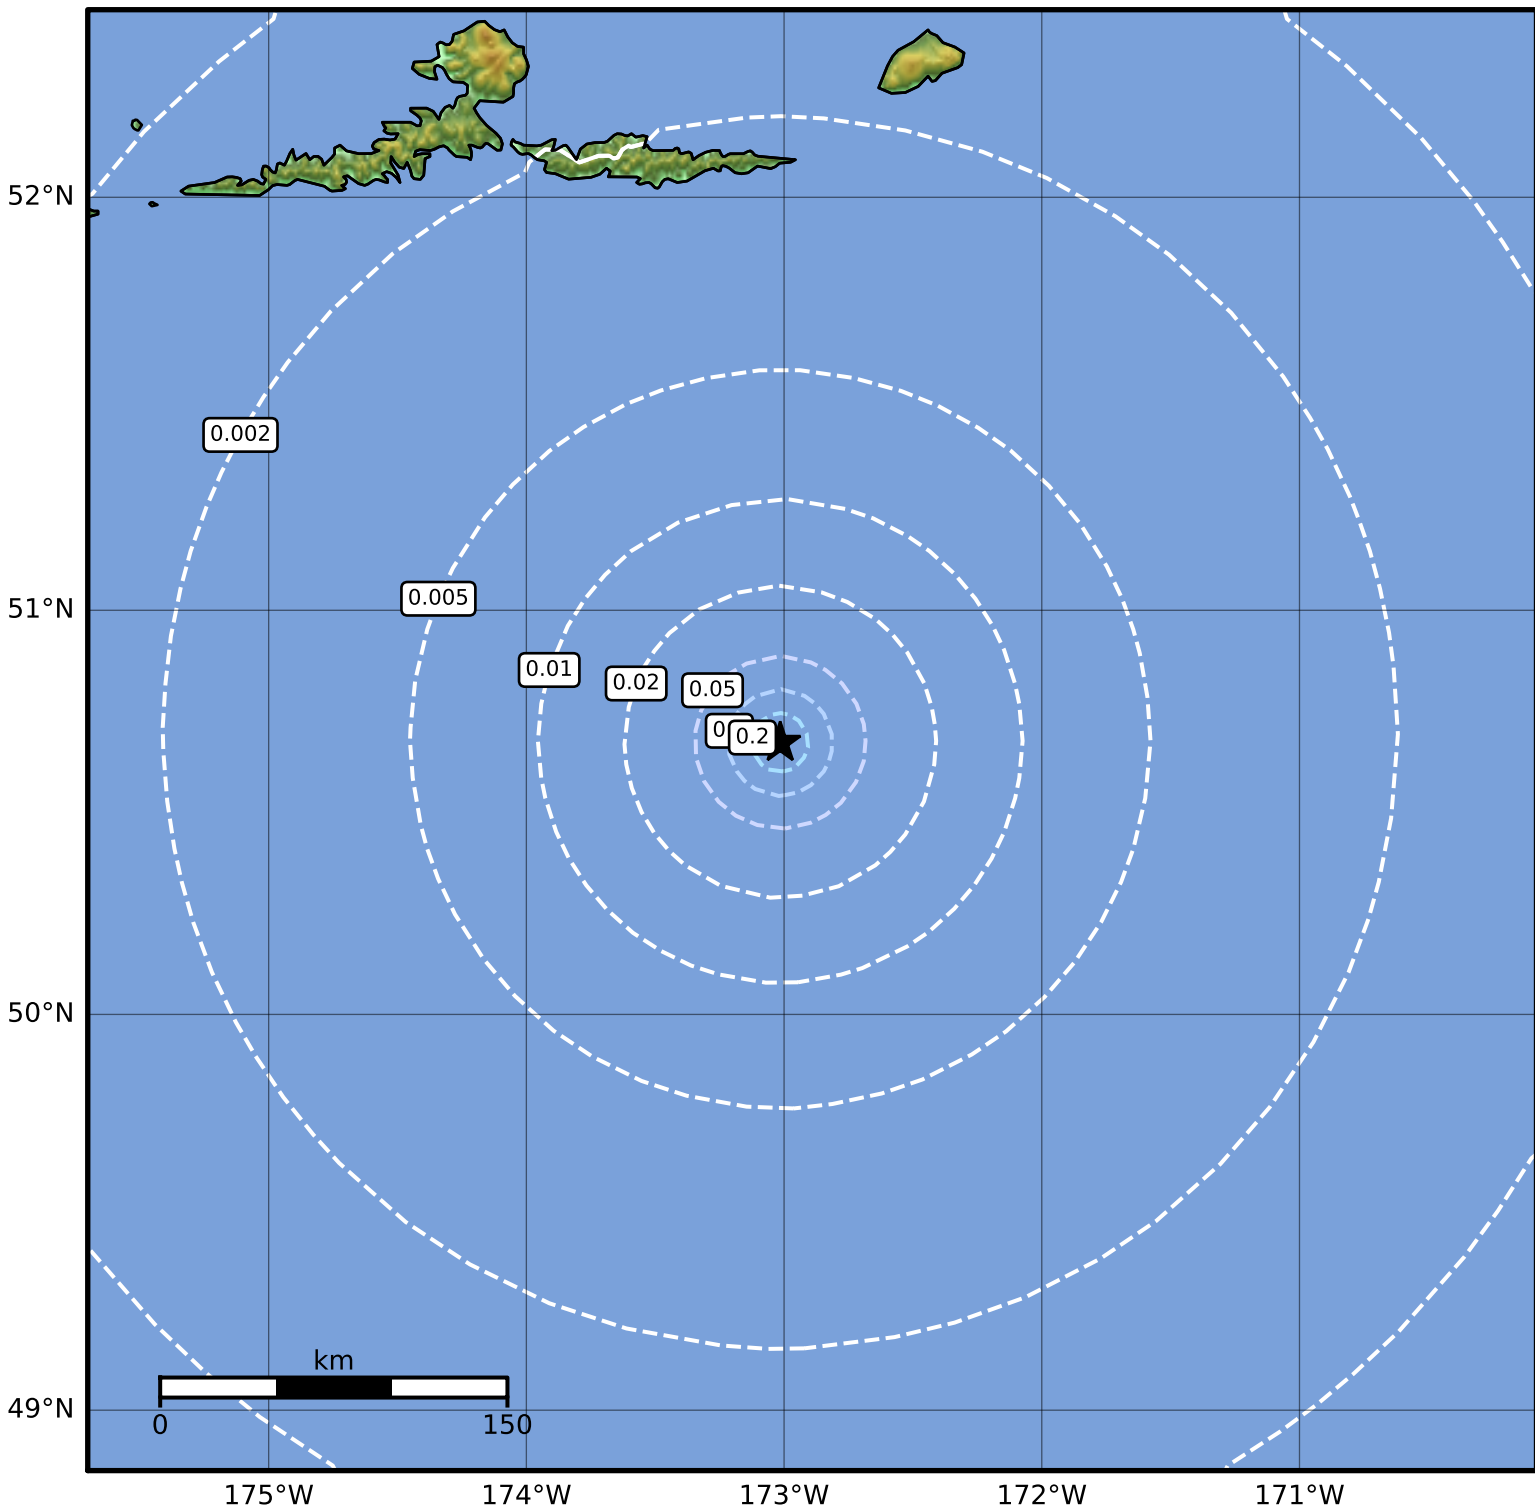

Peak Ground Velocity Map Alaska Earthquake Center
ShakeMap: 188 km (117 miles) SSE of Atka
Jan 31, 2023 12:08:54 UTC M3.6 N50.67 W173.01 Depth: 5.1km ID:ak0231fguwk4

Scale based on Worden et al. (2012)

Version 3: Processed 2023-02-06T19:28:48Z

△ Seismic Instrument ○ Reported Intensity

★ Epicenter