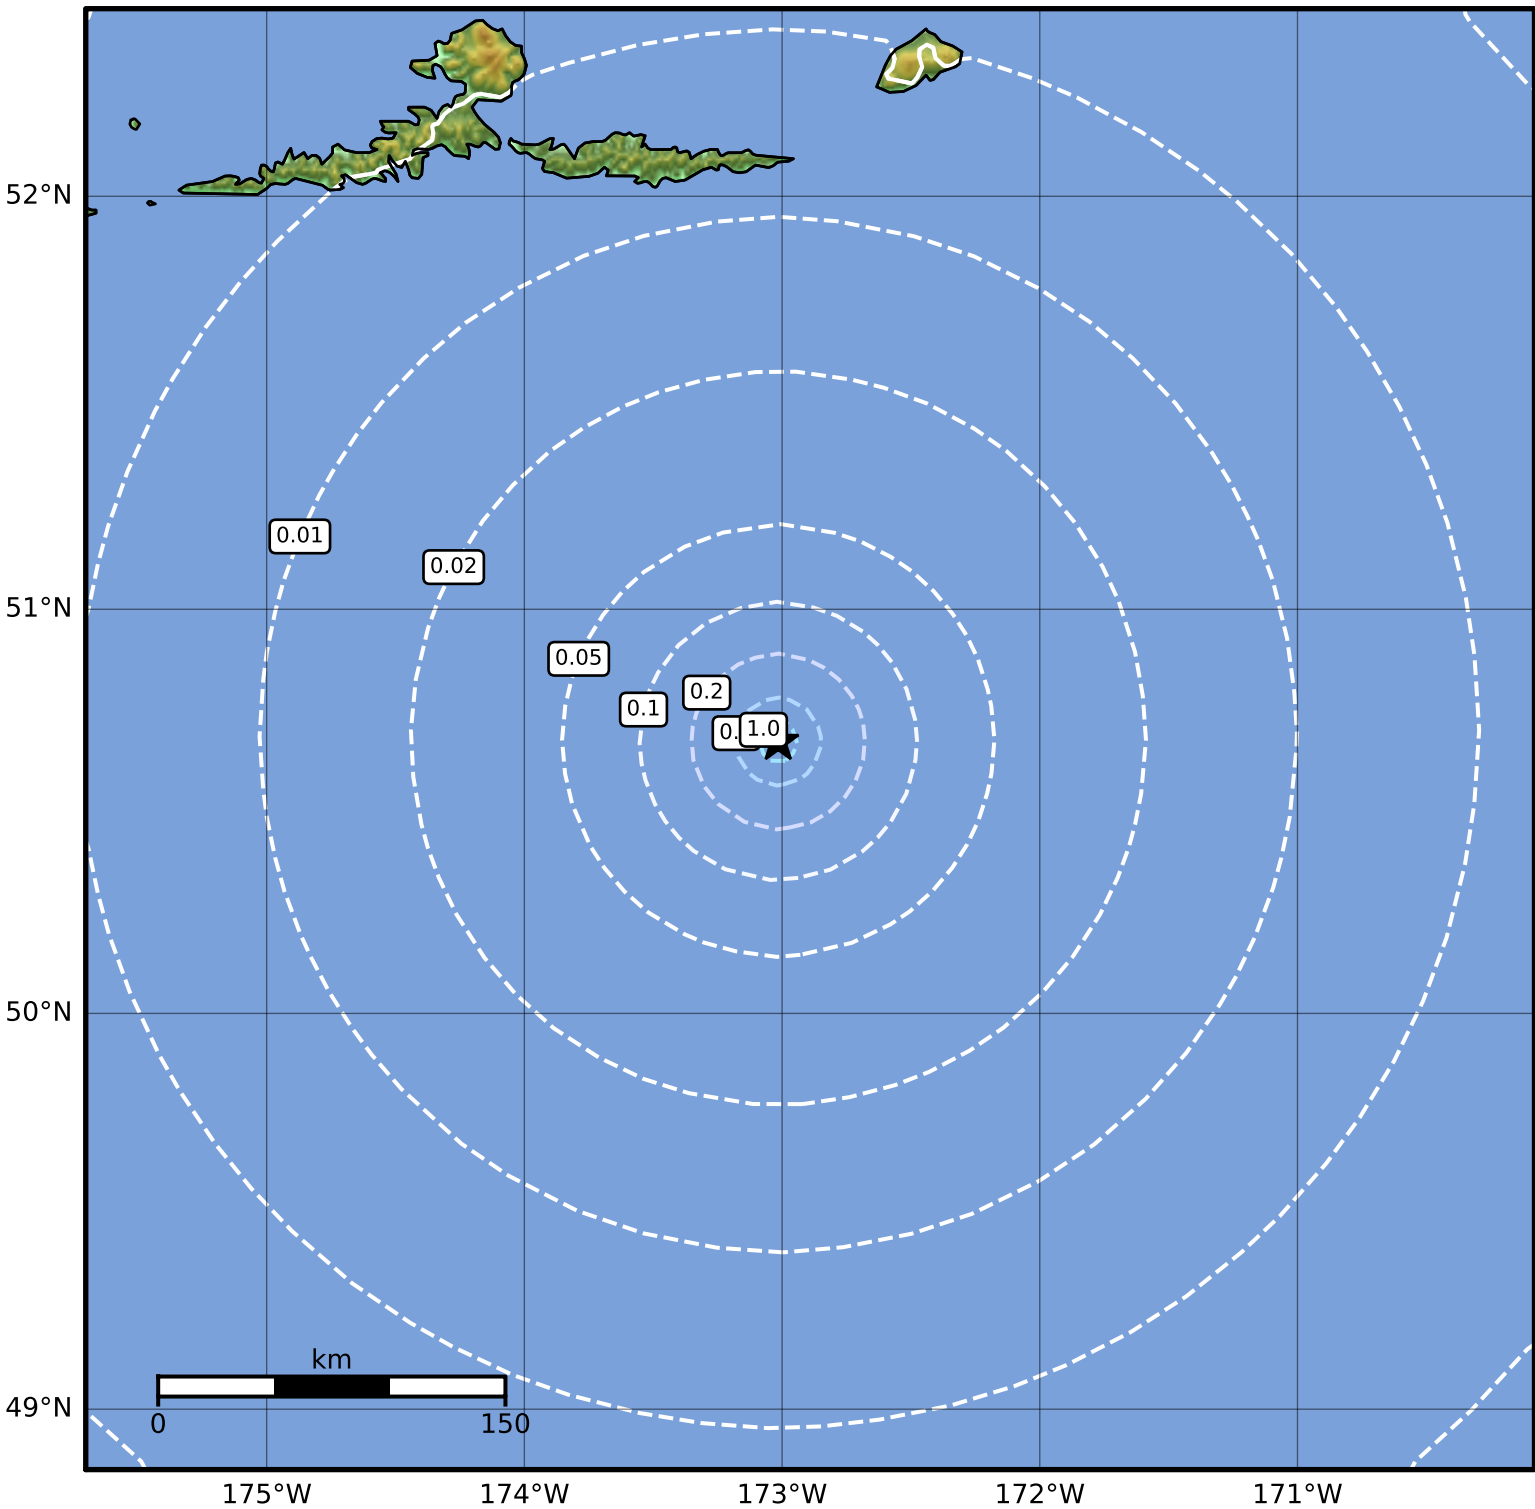

0.3 Second Peak Spectral Acceleration Map Alaska Earthquake Center
 ShakeMap: 188 km (117 miles) SSE of Atka
 Jan 31, 2023 12:08:54 UTC M3.6 N50.67 W173.01 Depth: 5.1km ID:ak0231fguwk4

SA(0.3) (%g)	0.1	0.2	0.5	1	2	5	10	20	50	100	200
---------------------	------------	------------	------------	----------	----------	----------	-----------	-----------	-----------	------------	------------

Scale based on Worden et al. (2012)

Version 3: Processed 2023-02-06T19:28:48Z

△ Seismic Instrument ○ Reported Intensity

★ Epicenter