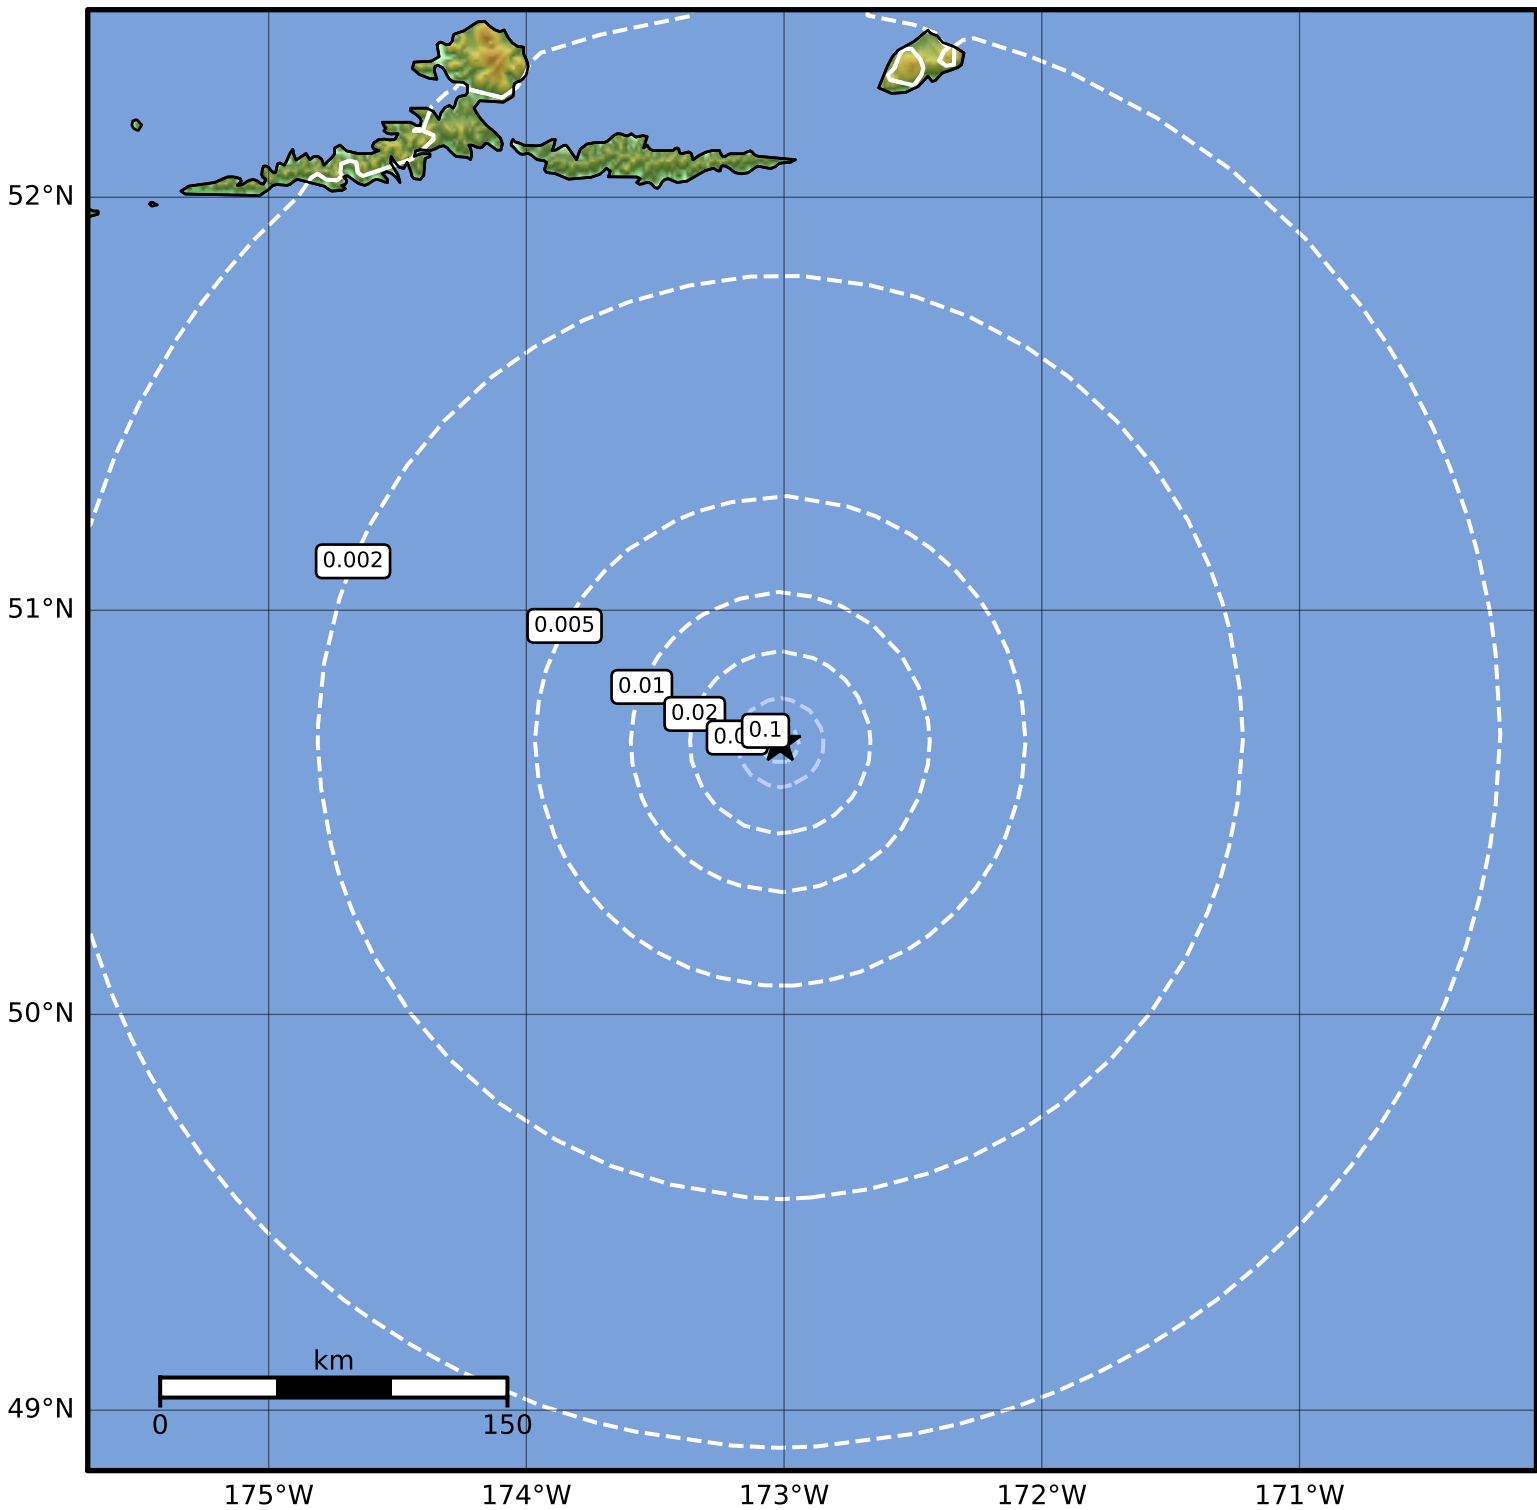

1.0 Second Peak Spectral Acceleration Map Alaska Earthquake Center
 ShakeMap: 188 km (117 miles) SSE of Atka
 Jan 31, 2023 12:08:54 UTC M3.6 N50.67 W173.01 Depth: 5.1km ID:ak0231fguwk4

SA(1.0) (%g)	0.1	0.2	0.5	1	2	5	10	20	50	100	200
---------------------	------------	------------	------------	----------	----------	----------	-----------	-----------	-----------	------------	------------

Scale based on Worden et al. (2012)

Version 3: Processed 2023-02-06T19:28:48Z

△ Seismic Instrument ○ Reported Intensity

★ Epicenter