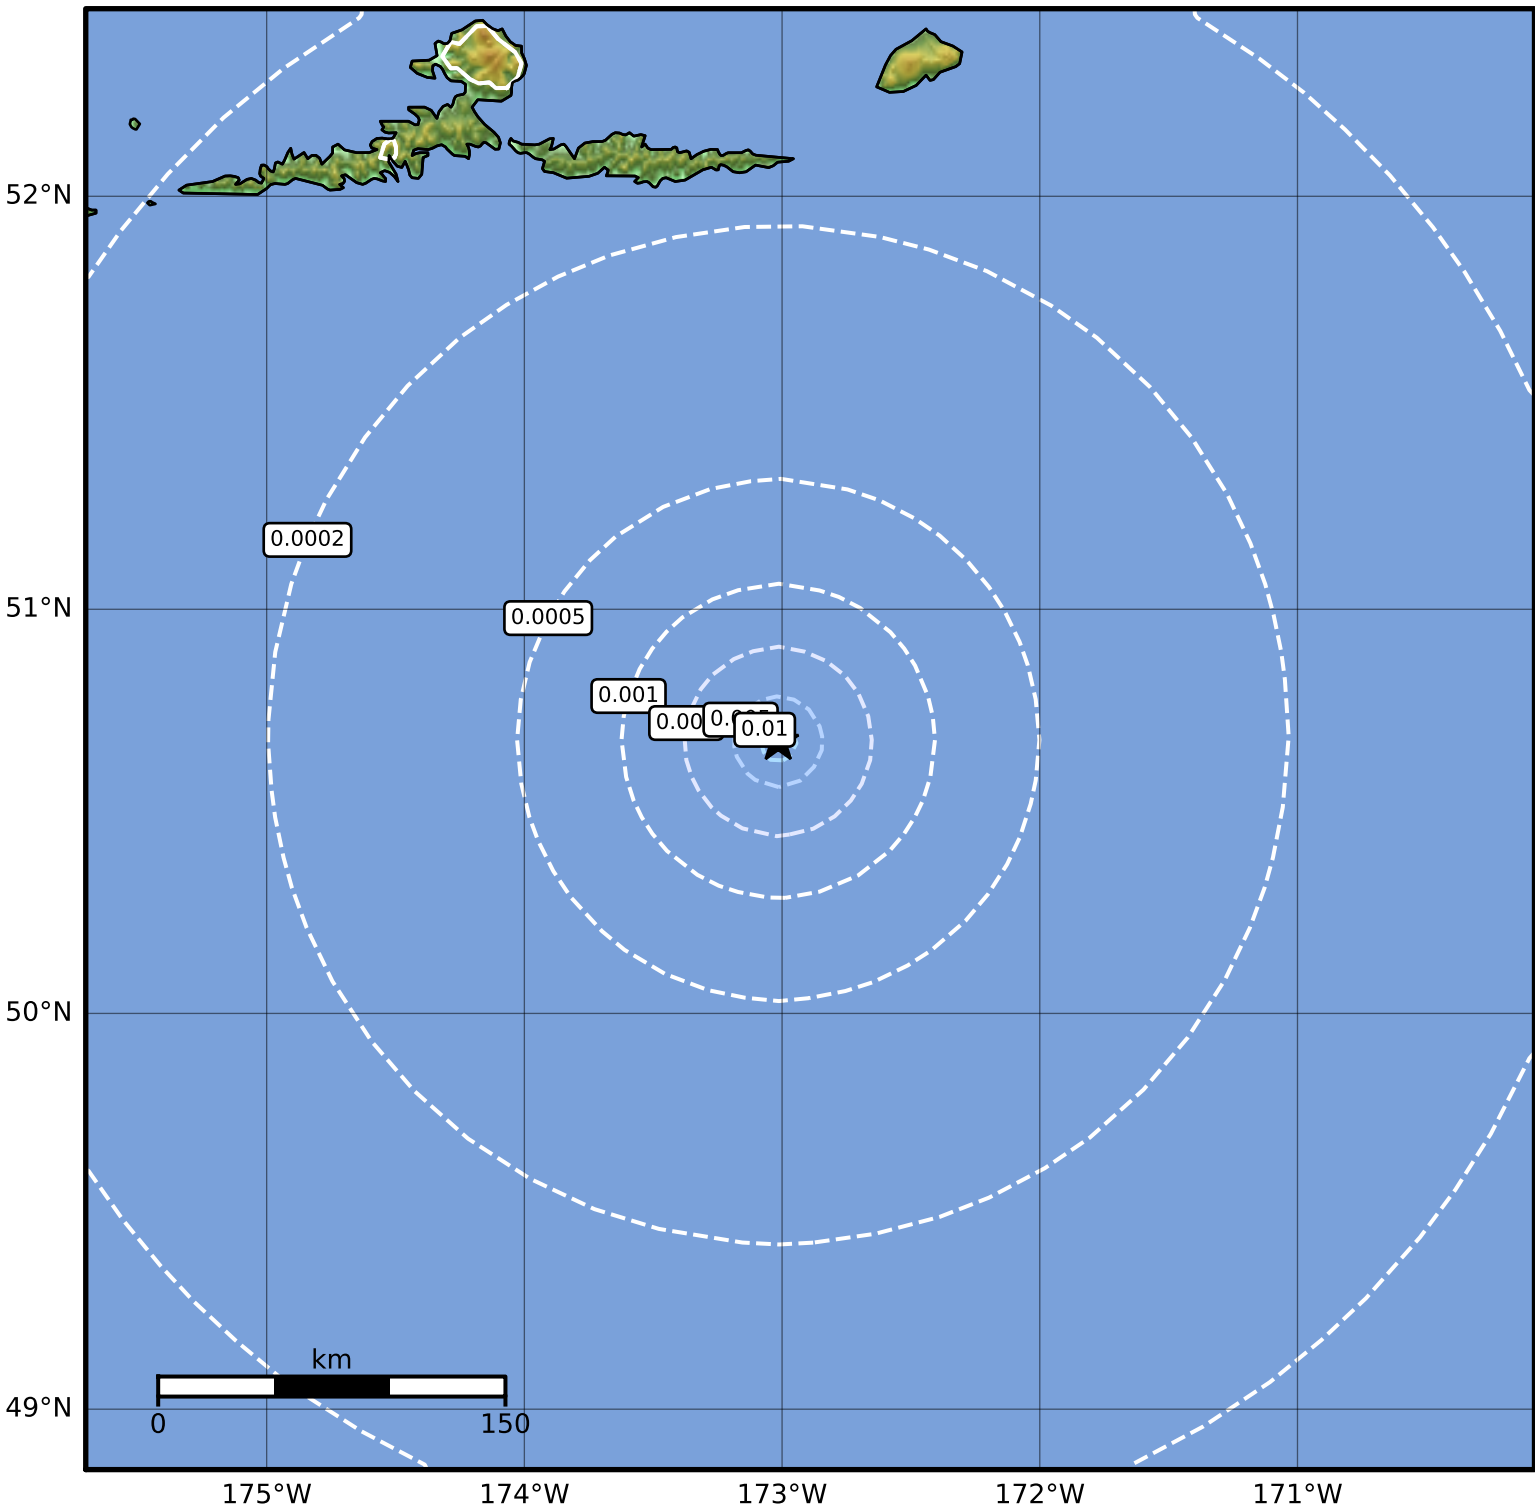

3.0 Second Peak Spectral Acceleration Map Alaska Earthquake Center
 ShakeMap: 188 km (117 miles) SSE of Atka
 Jan 31, 2023 12:08:54 UTC M3.6 N50.67 W173.01 Depth: 5.1km ID:ak0231fguwk4

Scale based on Worden et al. (2012)

Version 3: Processed 2023-02-06T19:28:48Z

△ Seismic Instrument ○ Reported Intensity

★ Epicenter