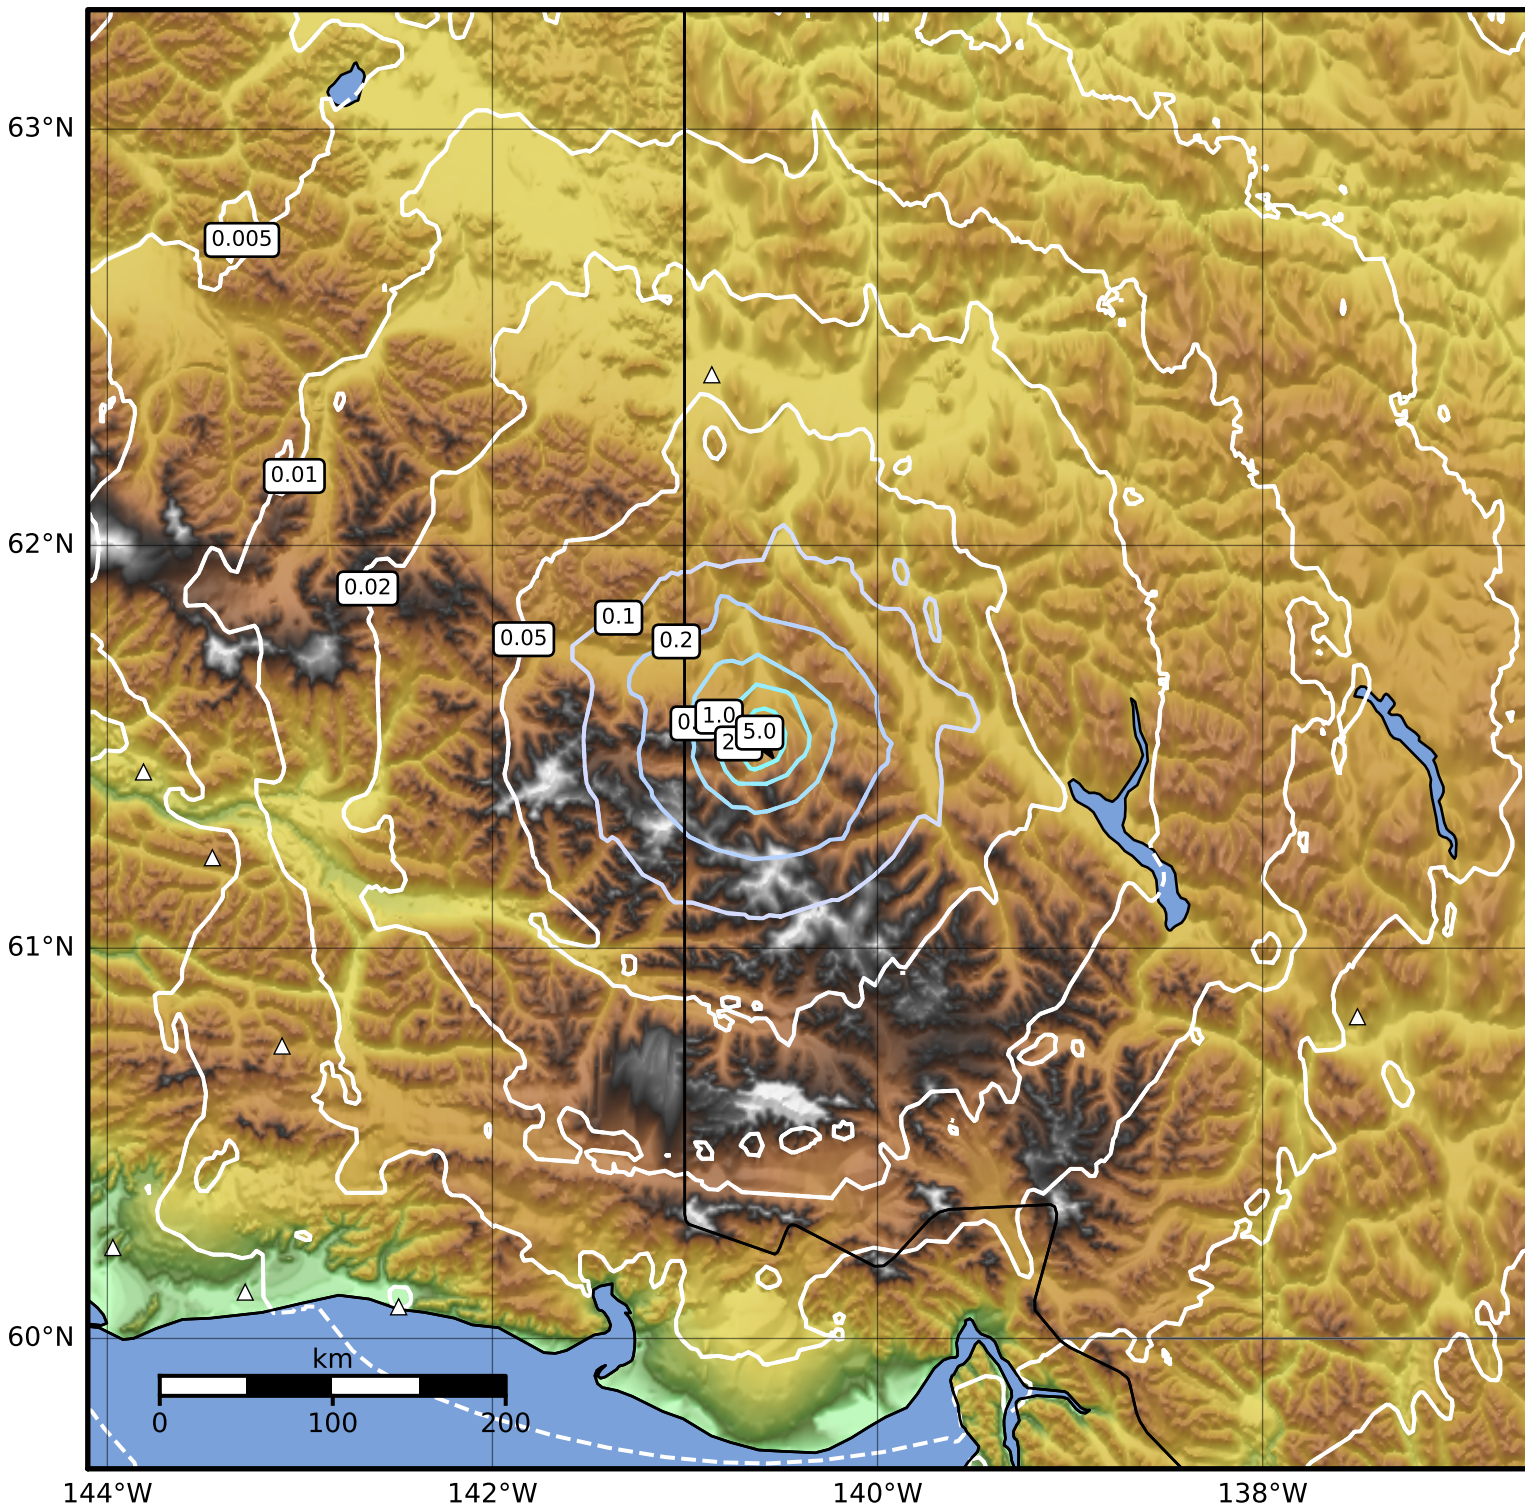

Peak Ground Acceleration Map Alaska Earthquake Center  
 ShakeMap: 95 km (59 miles) WNW of Burwash Landing  
 Feb 03, 2023 02:53:14 UTC M3.9 N61.52 W140.61 Depth: 4.2km ID:ak0231k9s22n

PGA (%g)	0.1	0.2	0.5	1	2	5	10	20	50	100	200
----------	-----	-----	-----	---	---	---	----	----	----	-----	-----

Scale based on Worden et al. (2012)

△ Seismic Instrument ○ Reported Intensity

★ Epicenter

Version 2: Processed 2023-02-03T03:28:39Z