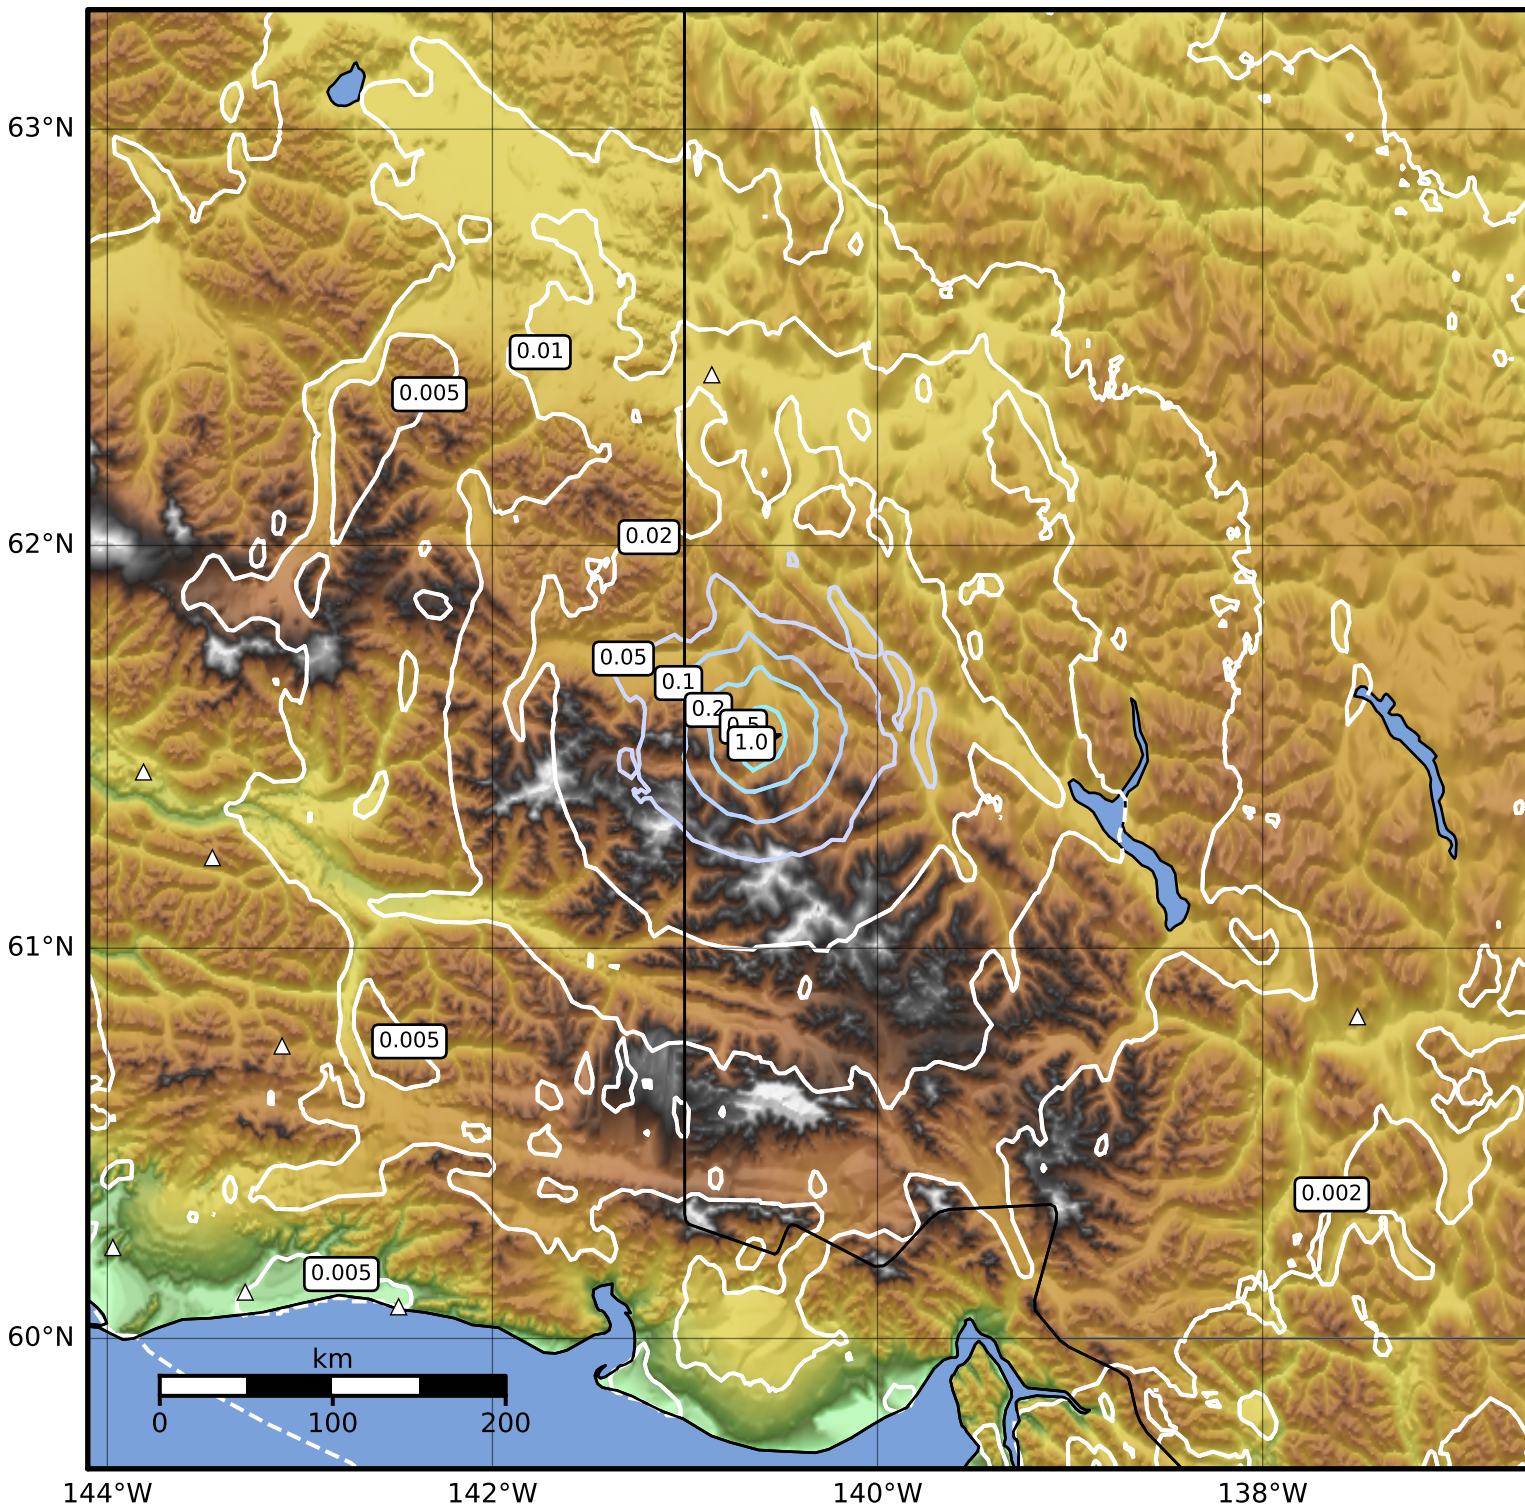

Peak Ground Velocity Map Alaska Earthquake Center
ShakeMap: 95 km (59 miles) WNW of Burwash Landing
Feb 03, 2023 02:53:14 UTC M3.9 N61.52 W140.61 Depth: 4.2km ID:ak0231k9s22n

PGV (cm/s)	0.1	0.2	0.5	1	2	5	10	20	50	100	200
------------	-----	-----	-----	---	---	---	----	----	----	-----	-----

Scale based on Worden et al. (2012)

△ Seismic Instrument ○ Reported Intensity

★ Epicenter

Version 2: Processed 2023-02-03T03:28:39Z