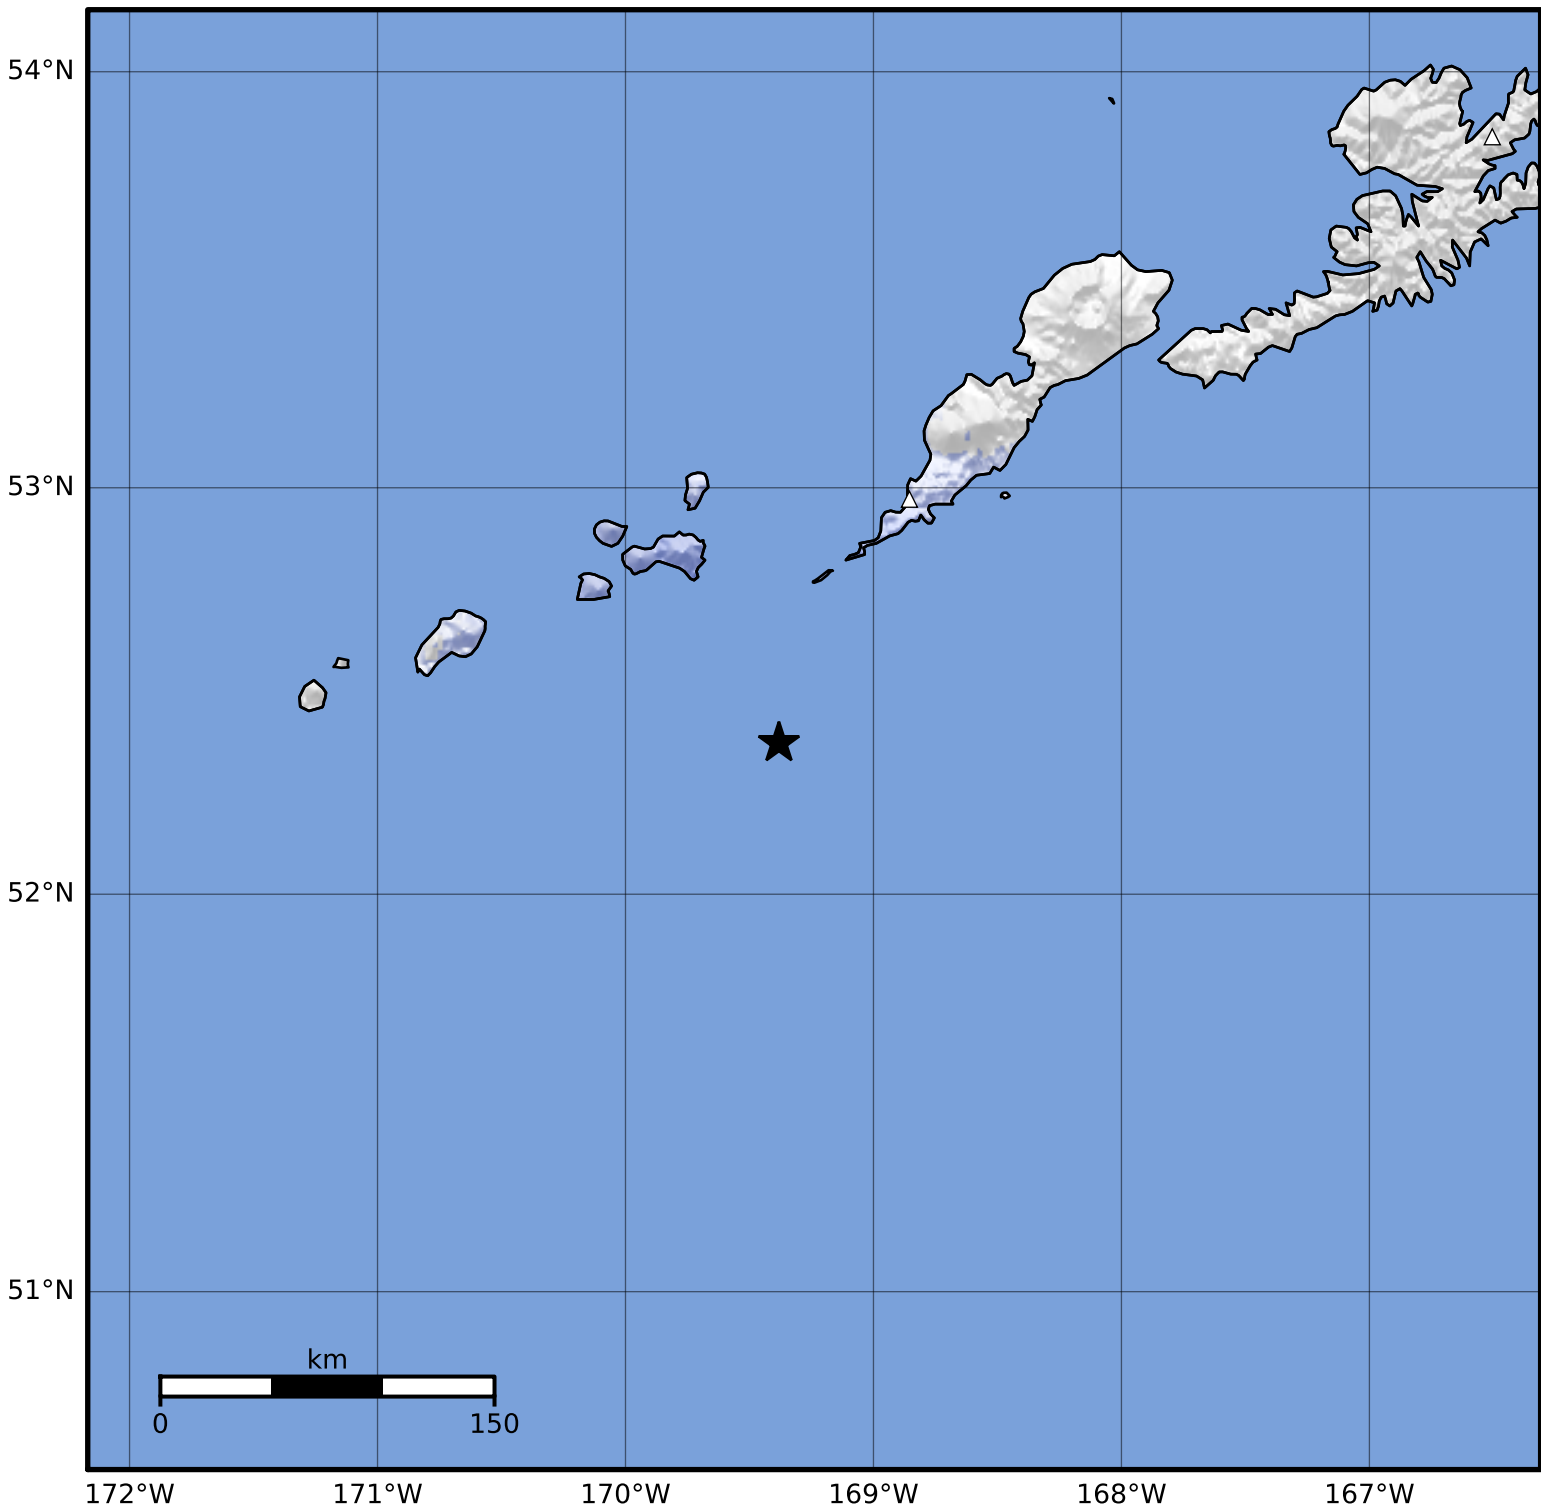

Macroseismic Intensity Map Alaska Earthquake Center  
 ShakeMap: 71 km (44 miles) SSW of Nikolski  
 Feb 03, 2023 07:05:07 UTC M4.1 N52.37 W169.38 Depth: 24.9km ID:ak0231kcgxgs

SHAKING	Not felt	Weak	Light	Moderate	Strong	Very strong	Severe	Violent	Extreme
DAMAGE	None	None	None	Very light	Light	Moderate	Moderate/heavy	Heavy	Very heavy
PGA(%g)	<0.0464	0.297	2.76	6.2	11.5	21.5	40.1	74.7	>139
PGV(cm/s)	<0.0215	0.135	1.41	4.65	9.64	20	41.4	85.8	>178
INTENSITY	<b>I</b>	<b>II-III</b>	<b>IV</b>	<b>V</b>	<b>VI</b>	<b>VII</b>	<b>VIII</b>	<b>IX</b>	<b>X+</b>

Scale based on Worden et al. (2012)

Version 2: Processed 2023-02-03T16:35:06Z

△ Seismic Instrument ○ Reported Intensity

★ Epicenter