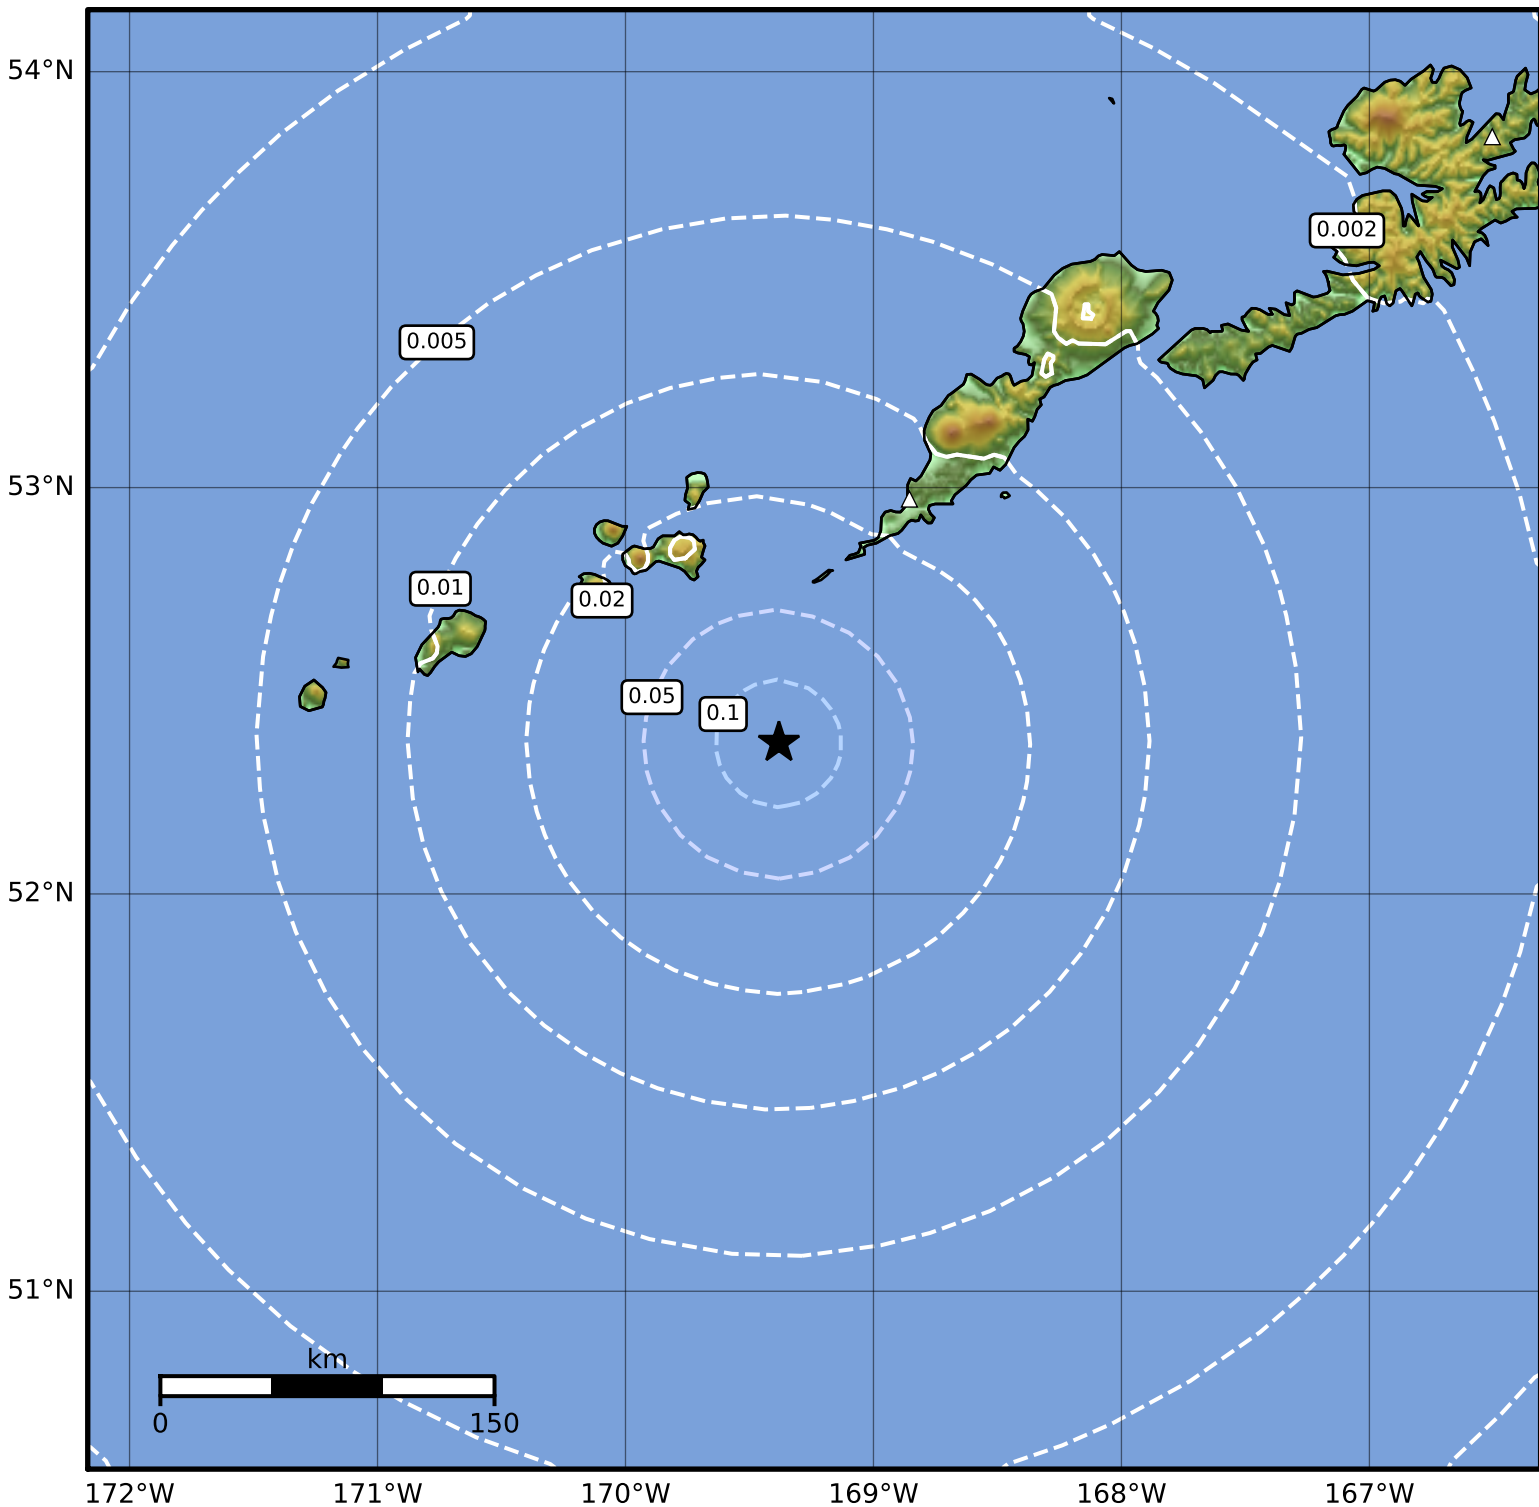

Peak Ground Velocity Map Alaska Earthquake Center  
ShakeMap: 71 km (44 miles) SSW of Nikolski  
Feb 03, 2023 07:05:07 UTC M4.1 N52.37 W169.38 Depth: 24.9km ID:ak0231kcgxgs

PGV (cm/s)	0.1	0.2	0.5	1	2	5	10	20	50	100	200
------------	-----	-----	-----	---	---	---	----	----	----	-----	-----

Scale based on Worden et al. (2012)

Version 2: Processed 2023-02-03T16:35:06Z

△ Seismic Instrument ○ Reported Intensity

★ Epicenter