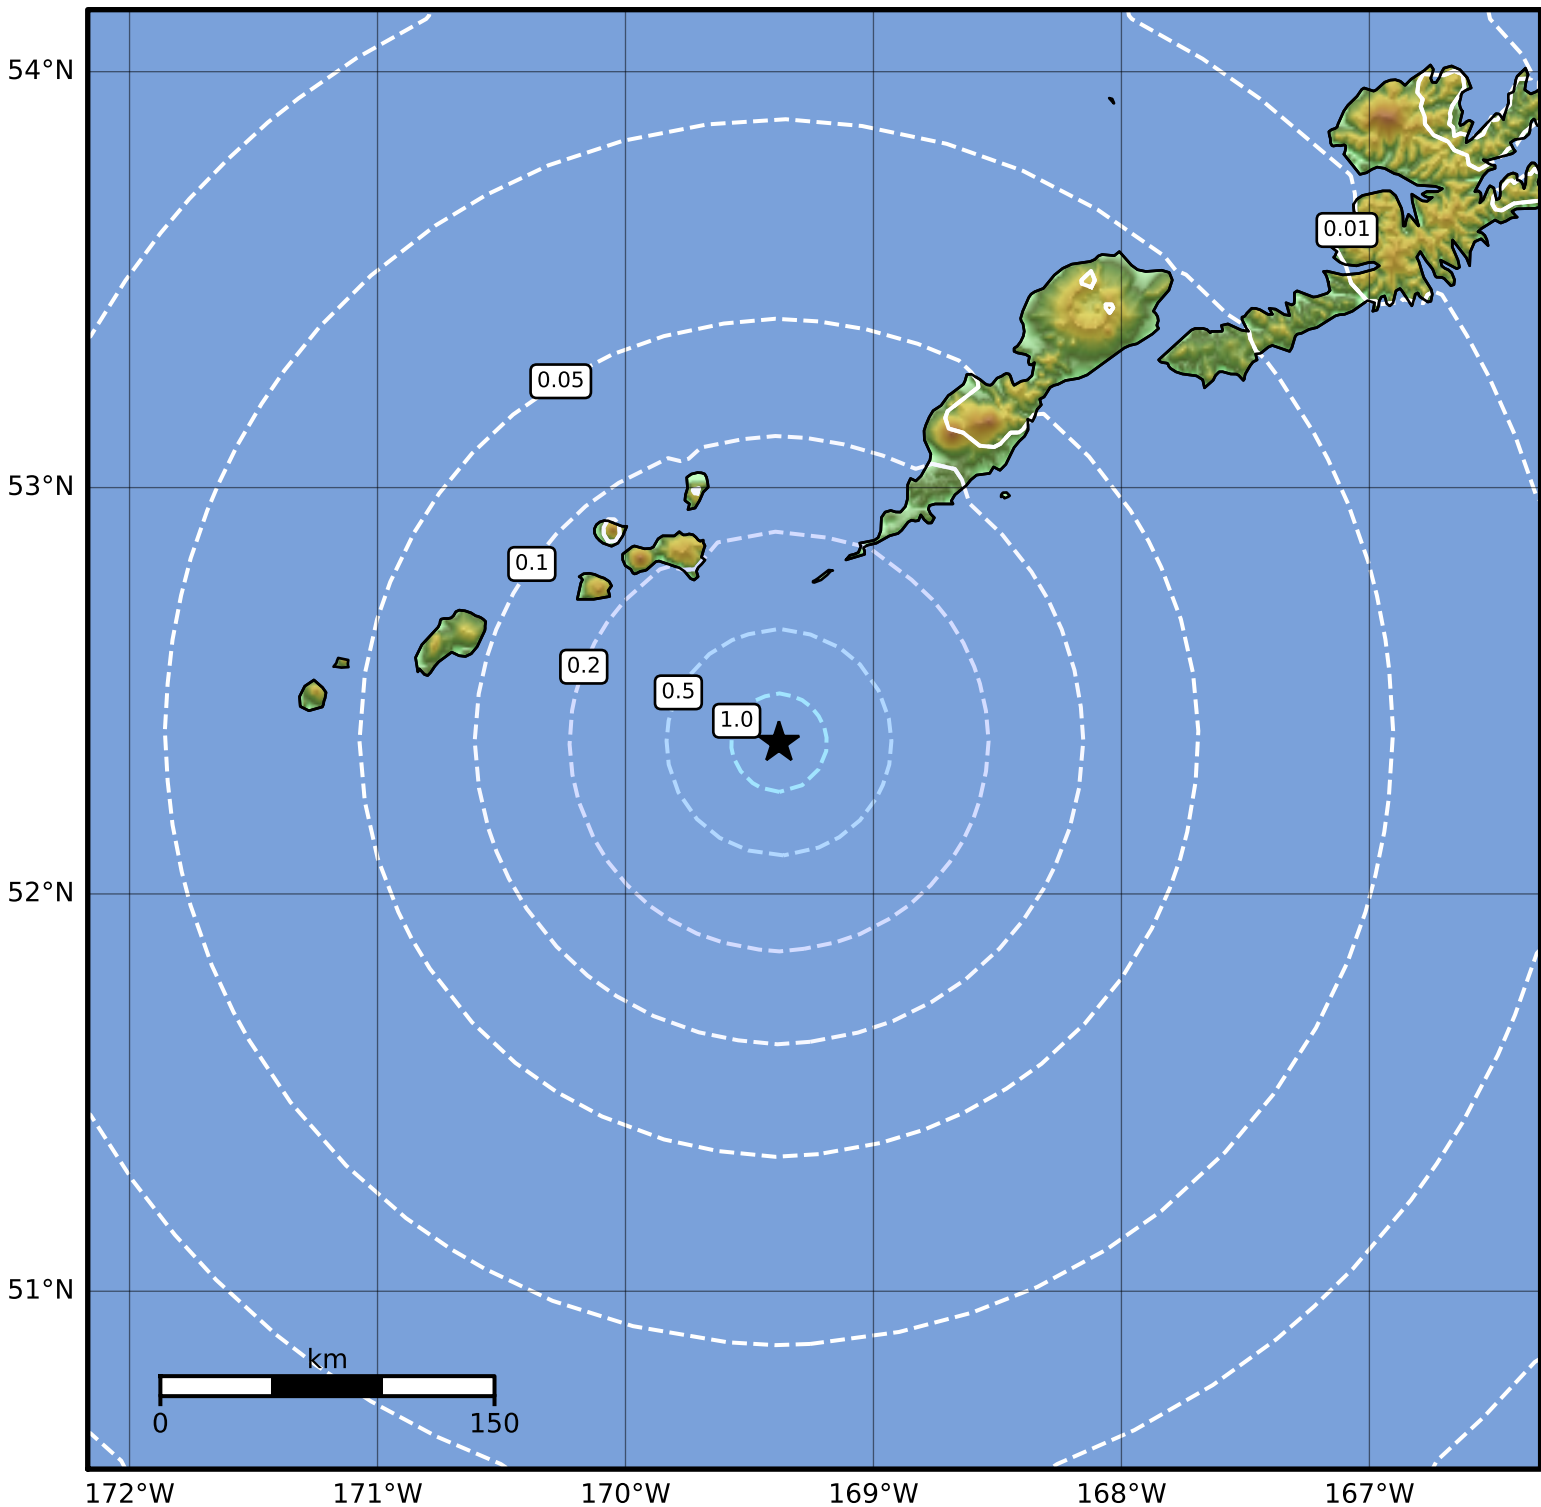

0.3 Second Peak Spectral Acceleration Map Alaska Earthquake Center
 ShakeMap: 71 km (44 miles) SSW of Nikolski
 Feb 03, 2023 07:05:07 UTC M4.1 N52.37 W169.38 Depth: 24.9km ID:ak0231kcgxgs

SA(0.3) (%g)	0.1	0.2	0.5	1	2	5	10	20	50	100	200
--------------	-----	-----	-----	---	---	---	----	----	----	-----	-----

Scale based on Worden et al. (2012)

Version 2: Processed 2023-02-03T16:35:06Z

△ Seismic Instrument ○ Reported Intensity

★ Epicenter