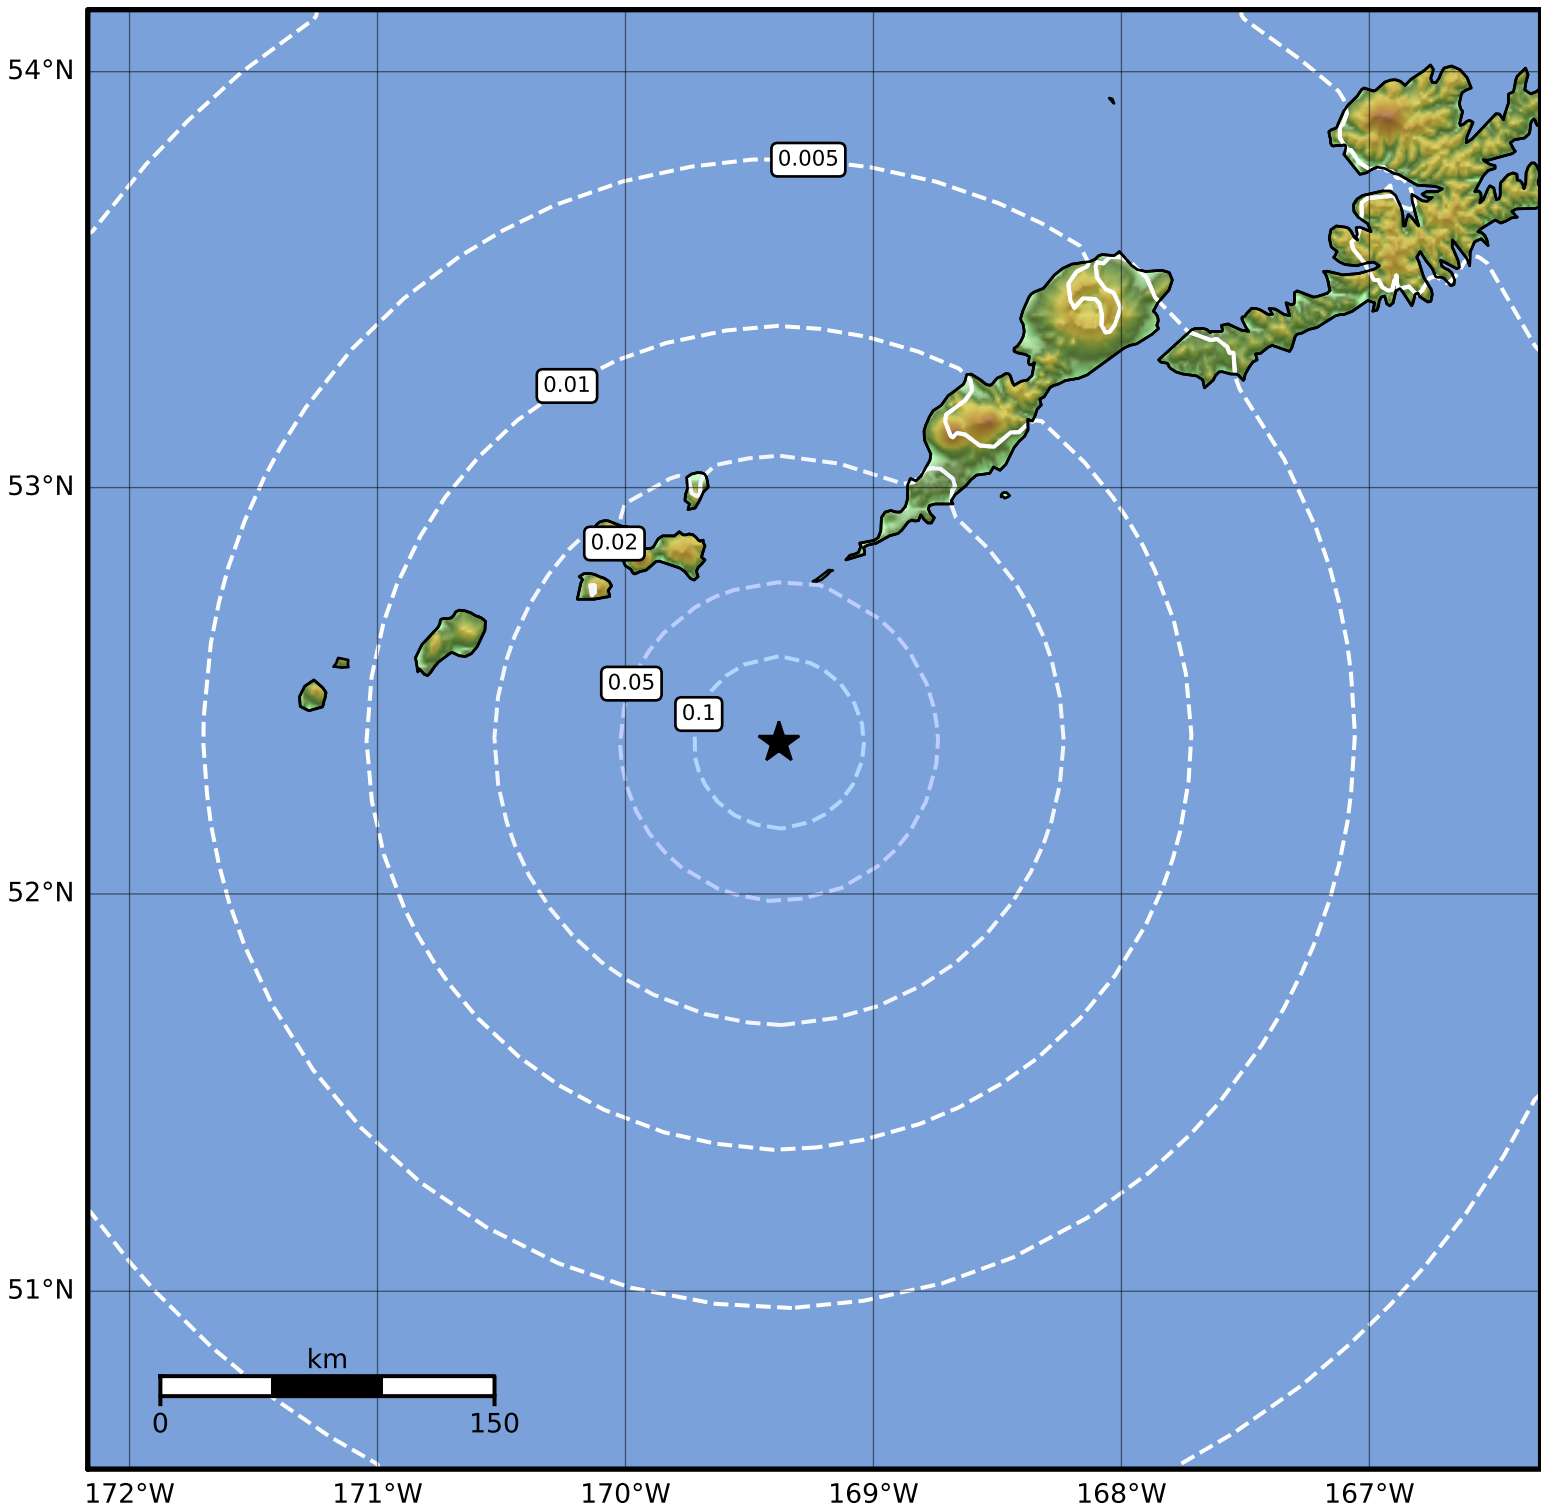

1.0 Second Peak Spectral Acceleration Map Alaska Earthquake Center
 ShakeMap: 71 km (44 miles) SSW of Nikolski
 Feb 03, 2023 07:05:07 UTC M4.1 N52.37 W169.38 Depth: 24.9km ID:ak0231kcgxgs

SA(1.0) (%g)	0.1	0.2	0.5	1	2	5	10	20	50	100	200
--------------	-----	-----	-----	---	---	---	----	----	----	-----	-----

Scale based on Worden et al. (2012)

Version 2: Processed 2023-02-03T16:35:06Z

△ Seismic Instrument ○ Reported Intensity

★ Epicenter