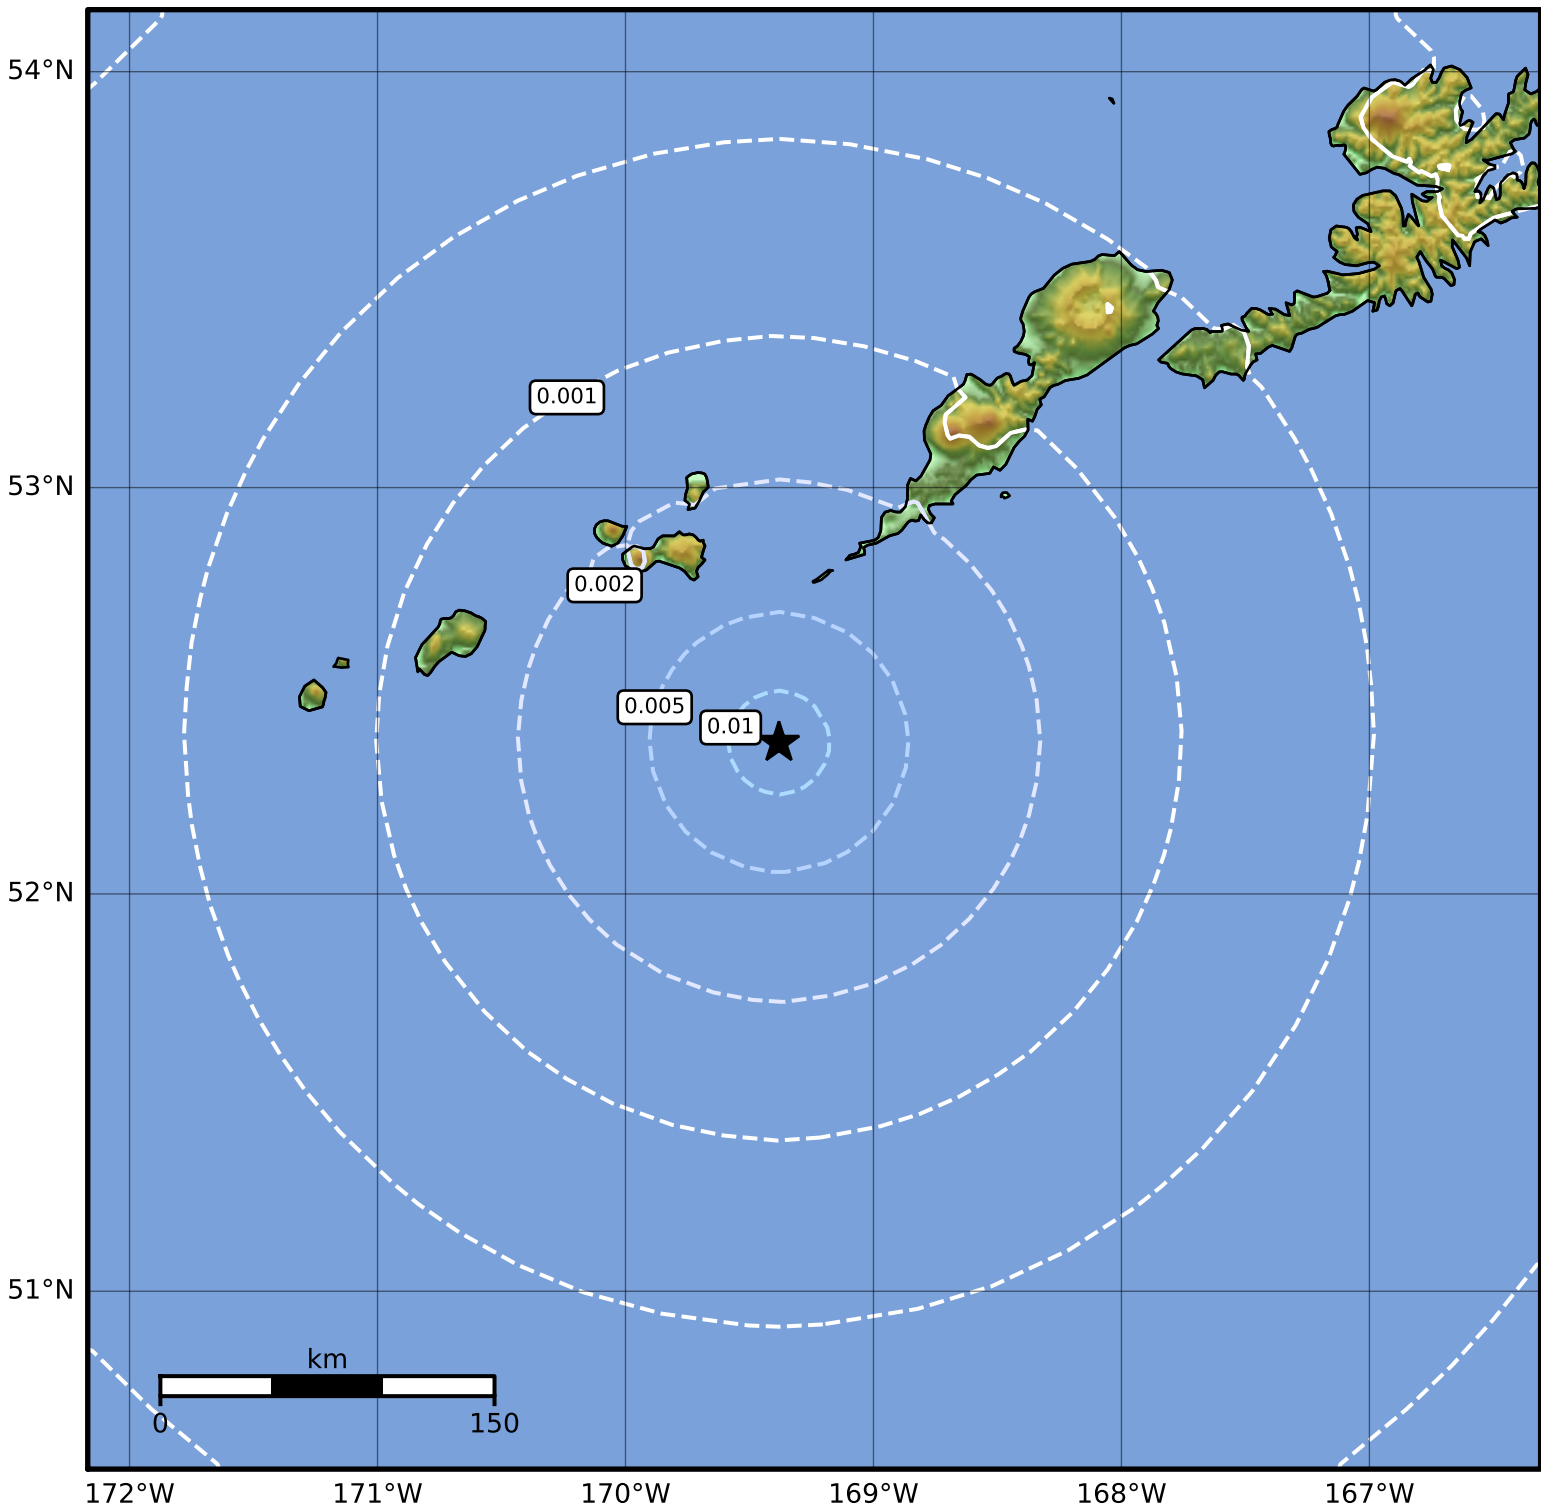

3.0 Second Peak Spectral Acceleration Map Alaska Earthquake Center
ShakeMap: 71 km (44 miles) SSW of Nikolski
Feb 03, 2023 07:05:07 UTC M4.1 N52.37 W169.38 Depth: 24.9km ID:ak0231kcgxgs

Scale based on Worden et al. (2012)

Version 2: Processed 2023-02-03T16:35:06Z

△ Seismic Instrument ○ Reported Intensity

★ Epicenter