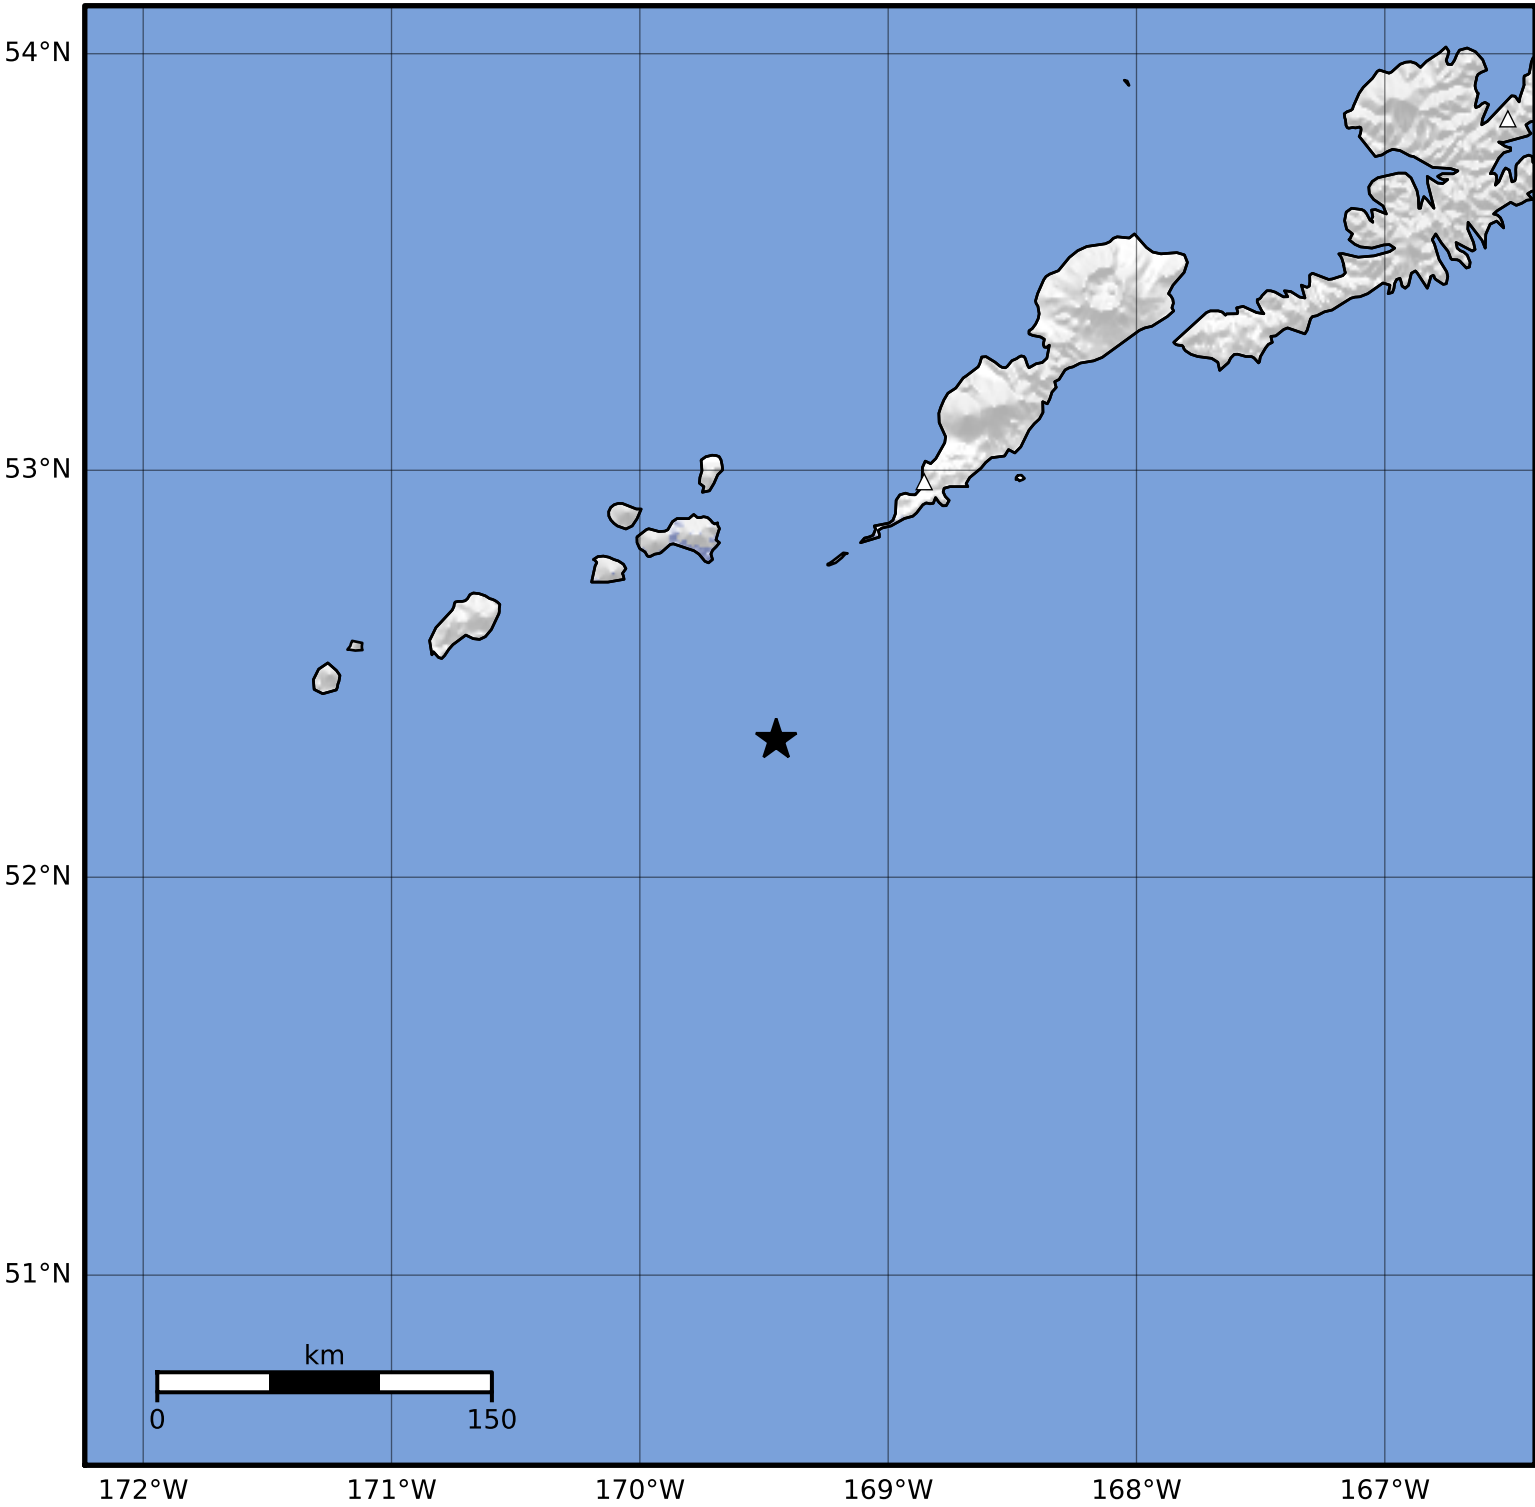

Macroseismic Intensity Map Alaska Earthquake Center
 ShakeMap: 77 km (48 miles) SSW of Nikolski
 Feb 03, 2023 08:35:35 UTC M3.7 N52.34 W169.45 Depth: 26.3km ID:ak0231kd8ufi

SHAKING	Not felt	Weak	Light	Moderate	Strong	Very strong	Severe	Violent	Extreme
DAMAGE	None	None	None	Very light	Light	Moderate	Moderate/heavy	Heavy	Very heavy
PGA(%g)	<0.0464	0.297	2.76	6.2	11.5	21.5	40.1	74.7	>139
PGV(cm/s)	<0.0215	0.135	1.41	4.65	9.64	20	41.4	85.8	>178
INTENSITY	I	II-III	IV	V	VI	VII	VIII	IX	X+

Scale based on Worden et al. (2012) Version 1: Processed 2023-02-03T08:40:24Z
 △ Seismic Instrument ○ Reported Intensity ★ Epicenter