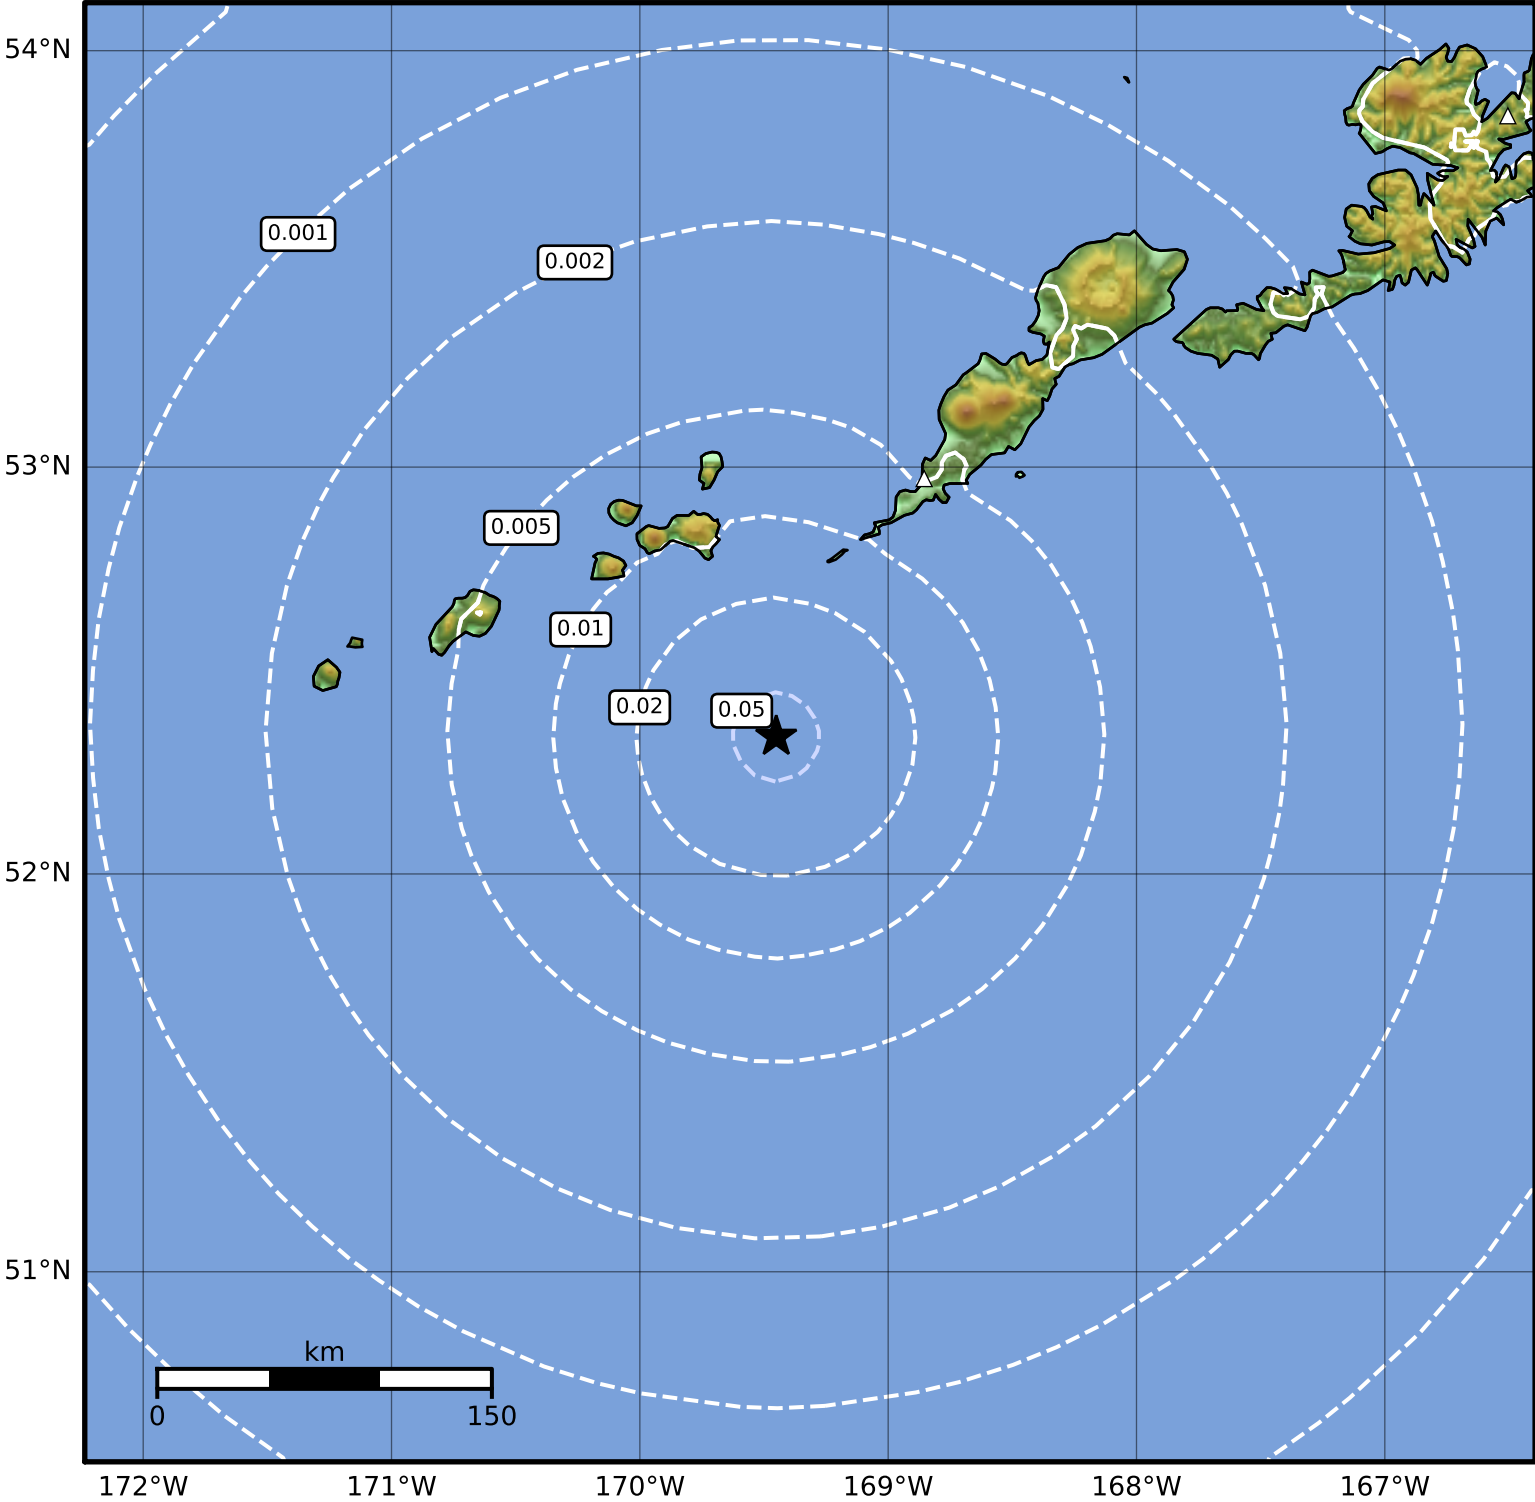

Peak Ground Velocity Map Alaska Earthquake Center  
 ShakeMap: 77 km (48 miles) SSW of Nikolski  
 Feb 03, 2023 08:35:35 UTC M3.7 N52.34 W169.45 Depth: 26.3km ID:ak0231kd8ufi

Scale based on Worden et al. (2012)

Version 1: Processed 2023-02-03T08:40:24Z

△ Seismic Instrument   ○ Reported Intensity   ★ Epicenter