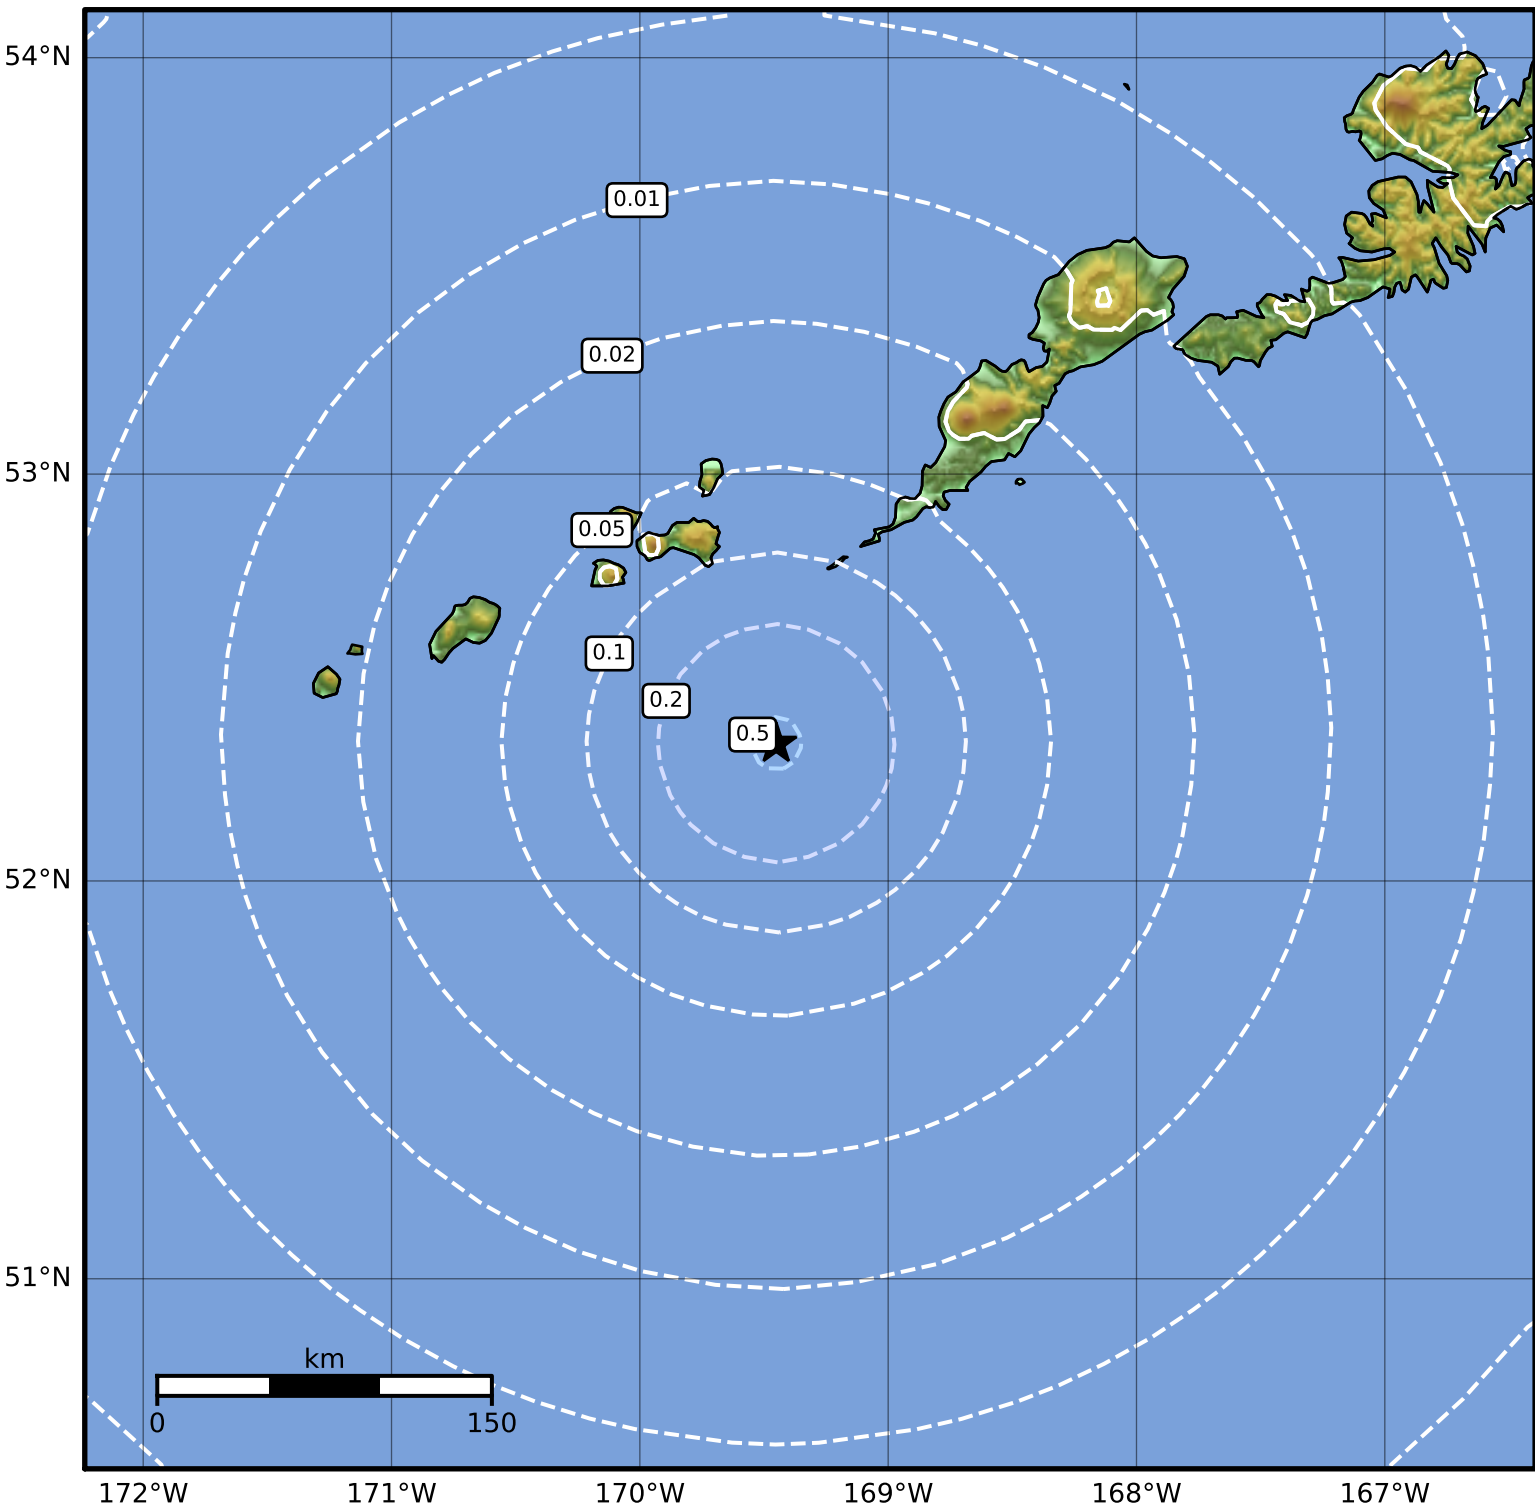

0.3 Second Peak Spectral Acceleration Map Alaska Earthquake Center
 ShakeMap: 77 km (48 miles) SSW of Nikolski
 Feb 03, 2023 08:35:35 UTC M3.7 N52.34 W169.45 Depth: 26.3km ID:ak0231kd8ufi

SA(0.3) (%g)	0.1	0.2	0.5	1	2	5	10	20	50	100	200
---------------------	------------	------------	------------	----------	----------	----------	-----------	-----------	-----------	------------	------------

Scale based on Worden et al. (2012)

Version 1: Processed 2023-02-03T08:40:24Z

△ Seismic Instrument ○ Reported Intensity

★ Epicenter