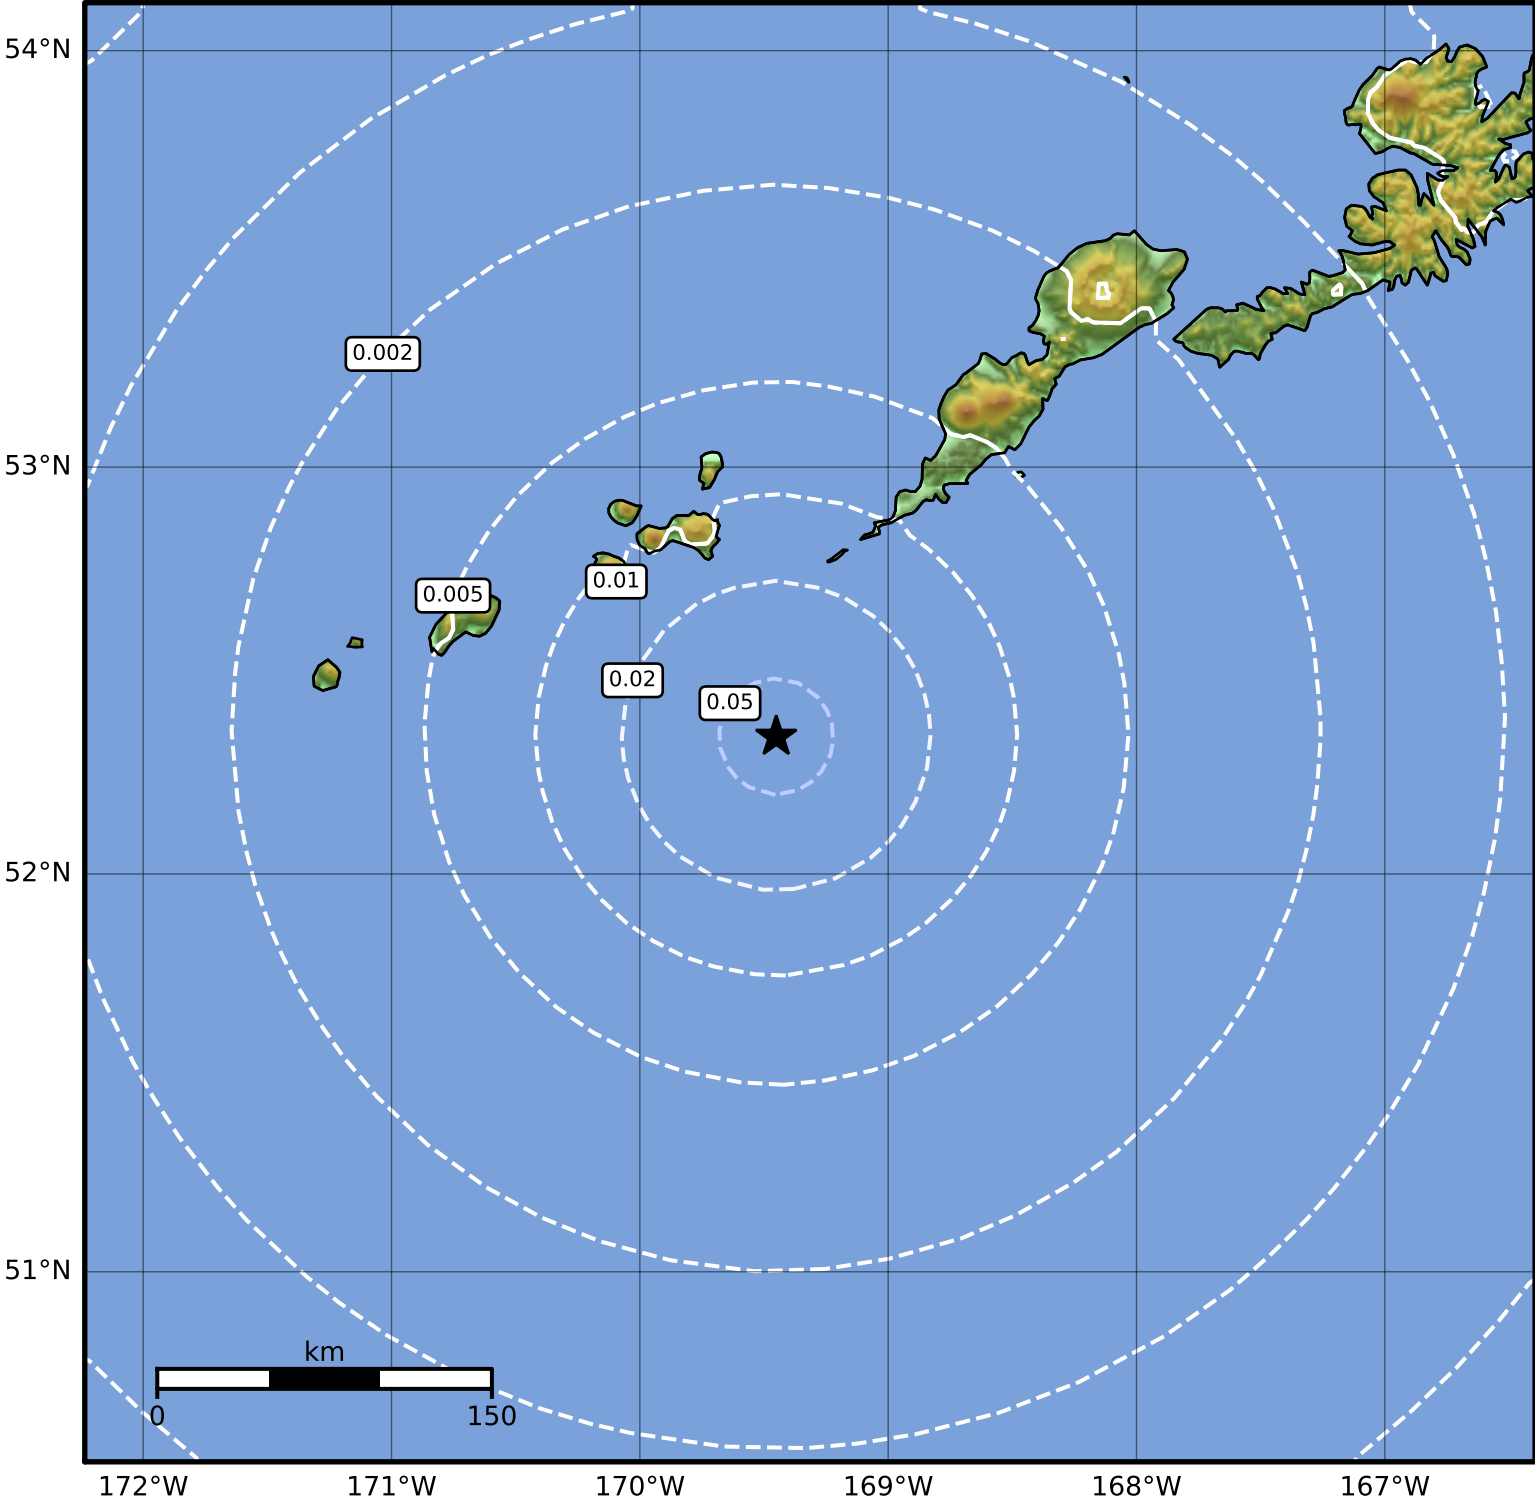

1.0 Second Peak Spectral Acceleration Map Alaska Earthquake Center
 ShakeMap: 77 km (48 miles) SSW of Nikolski
 Feb 03, 2023 08:35:35 UTC M3.7 N52.34 W169.45 Depth: 26.3km ID:ak0231kd8ufi

SA(1.0) (%g)	0.1	0.2	0.5	1	2	5	10	20	50	100	200
---------------------	------------	------------	------------	----------	----------	----------	-----------	-----------	-----------	------------	------------

Scale based on Worden et al. (2012)

Version 1: Processed 2023-02-03T08:40:24Z

△ Seismic Instrument ○ Reported Intensity

★ Epicenter