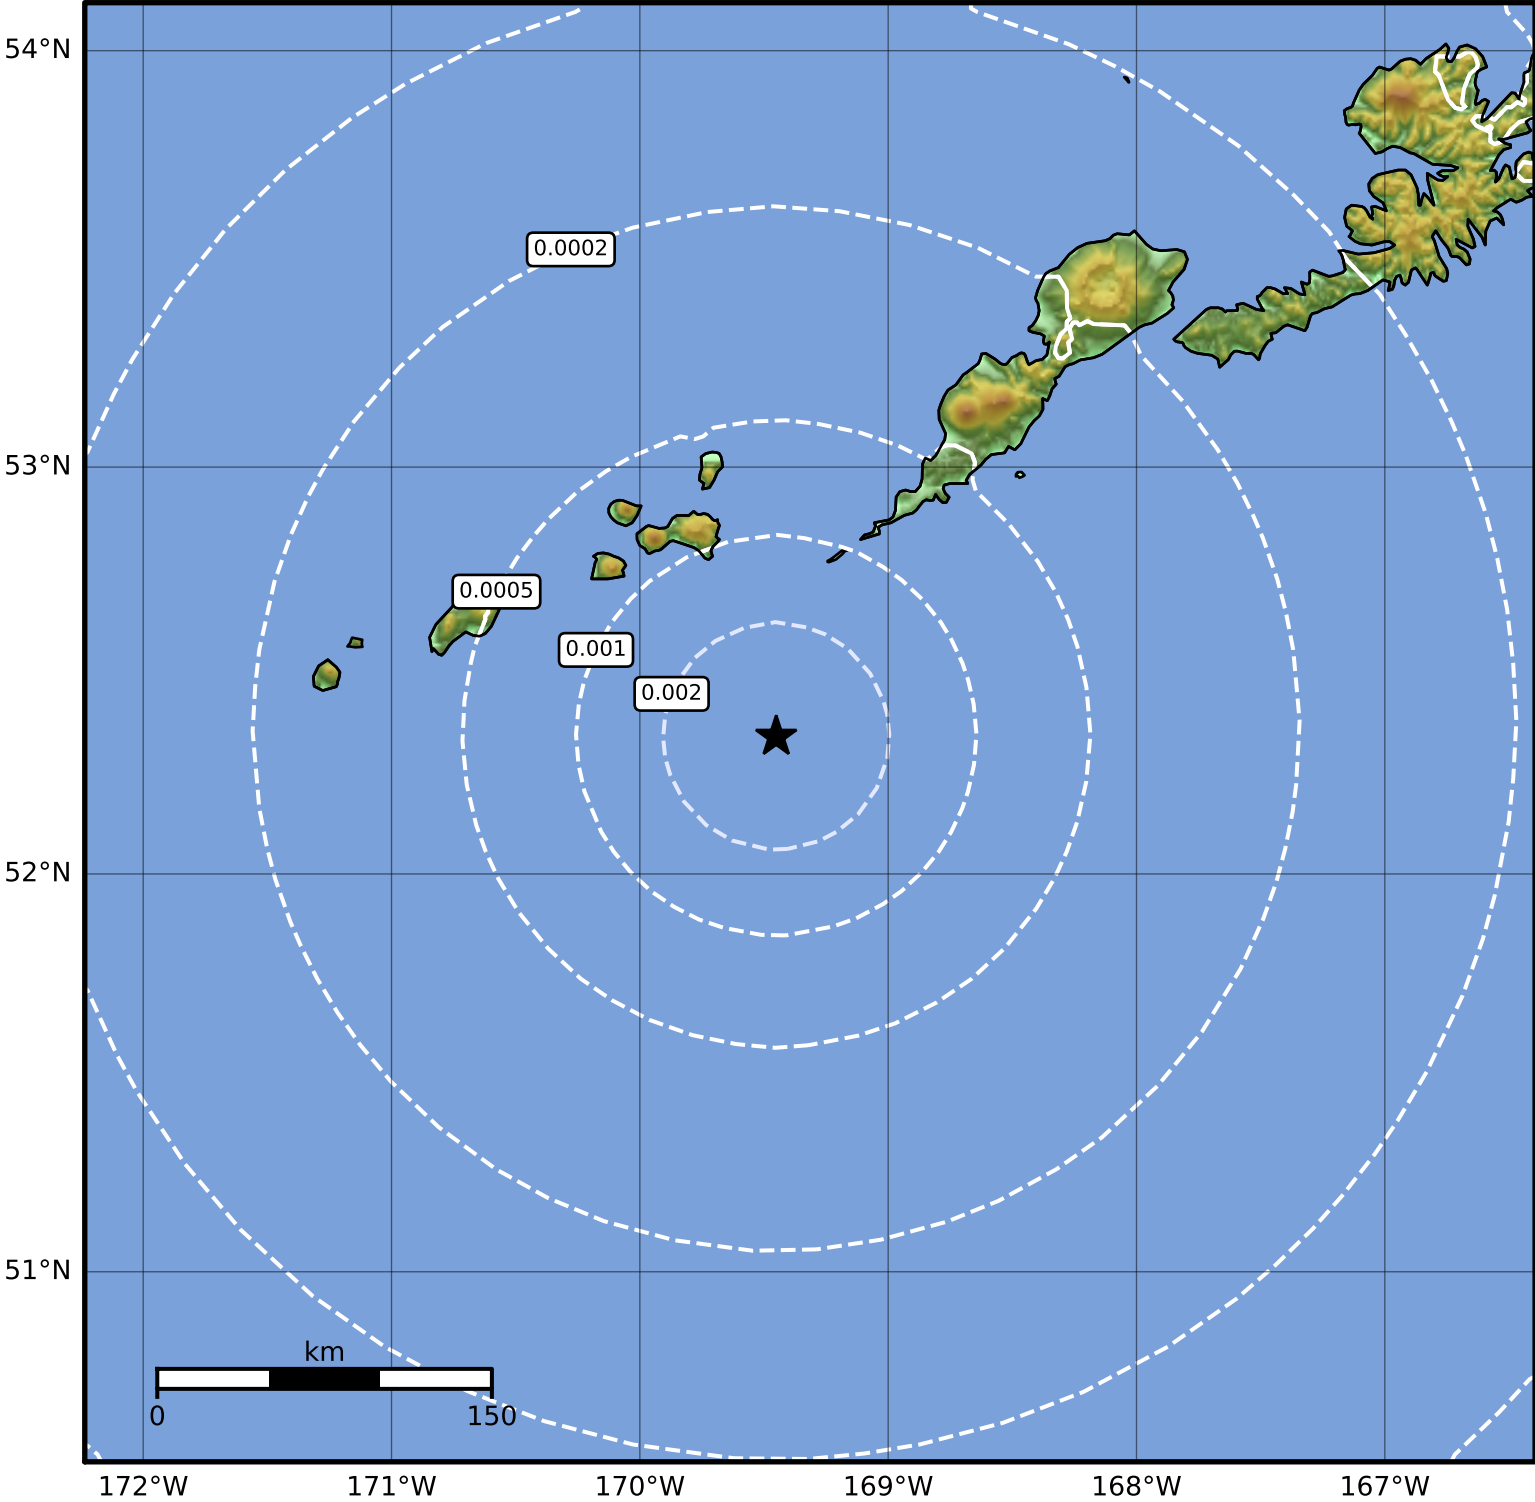

3.0 Second Peak Spectral Acceleration Map Alaska Earthquake Center
 ShakeMap: 77 km (48 miles) SSW of Nikolski
 Feb 03, 2023 08:35:35 UTC M3.7 N52.34 W169.45 Depth: 26.3km ID:ak0231kd8ufi

Scale based on Worden et al. (2012)

Version 1: Processed 2023-02-03T08:40:24Z

△ Seismic Instrument ○ Reported Intensity

★ Epicenter