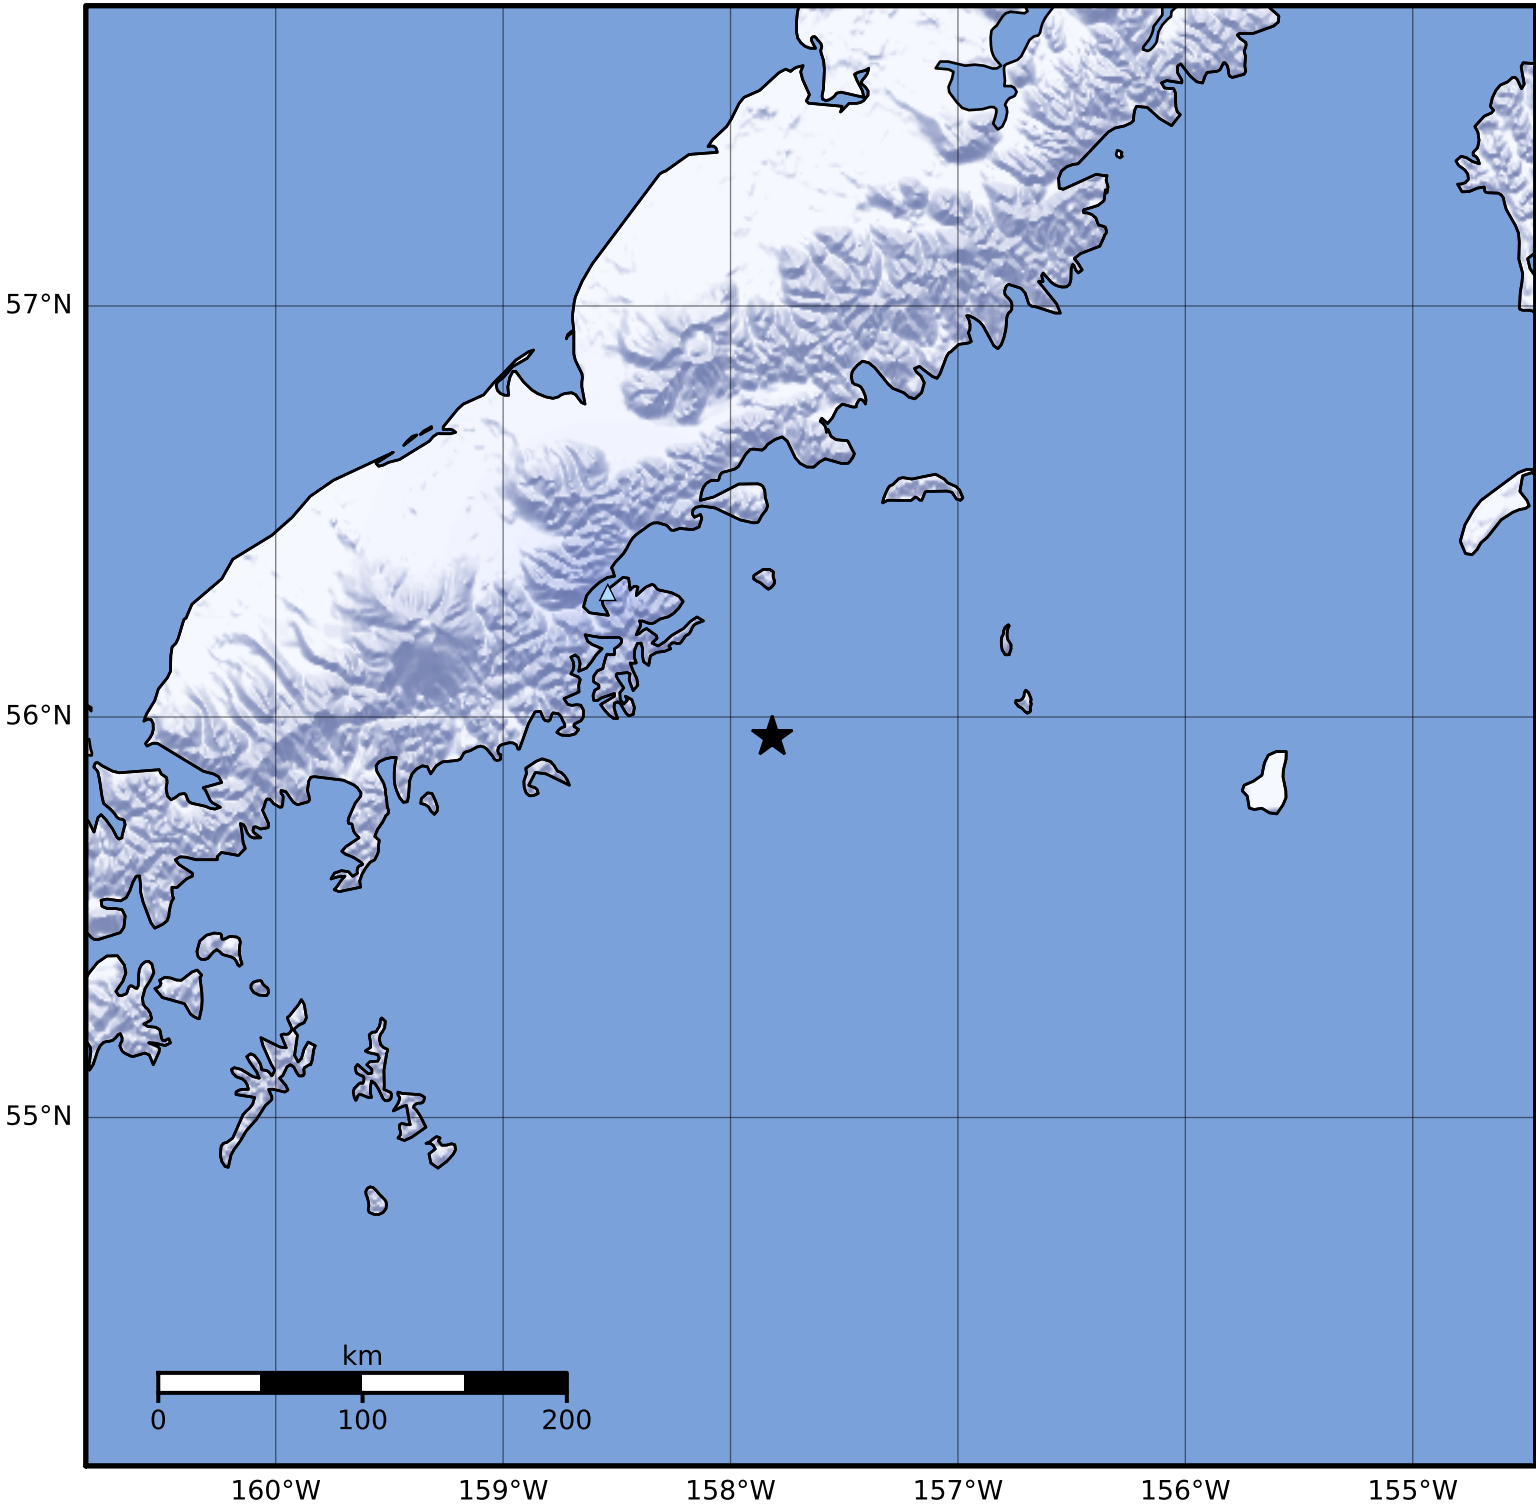

Macroseismic Intensity Map Alaska Earthquake Center
 ShakeMap: 52 km (32 miles) SE of Chignik
 Feb 03, 2023 10:36:37 UTC M3.6 N55.95 W157.82 Depth: 40.3km ID:ak0231kefxlc

SHAKING	Not felt	Weak	Light	Moderate	Strong	Very strong	Severe	Violent	Extreme
DAMAGE	None	None	None	Very light	Light	Moderate	Moderate/heavy	Heavy	Very heavy
PGA(%g)	<0.0464	0.297	2.76	6.2	11.5	21.5	40.1	74.7	>139
PGV(cm/s)	<0.0215	0.135	1.41	4.65	9.64	20	41.4	85.8	>178
INTENSITY	I	II-III	IV	V	VI	VII	VIII	IX	X+

Scale based on Worden et al. (2012)

Version 2: Processed 2023-02-03T17:27:10Z

△ Seismic Instrument ○ Reported Intensity

★ Epicenter