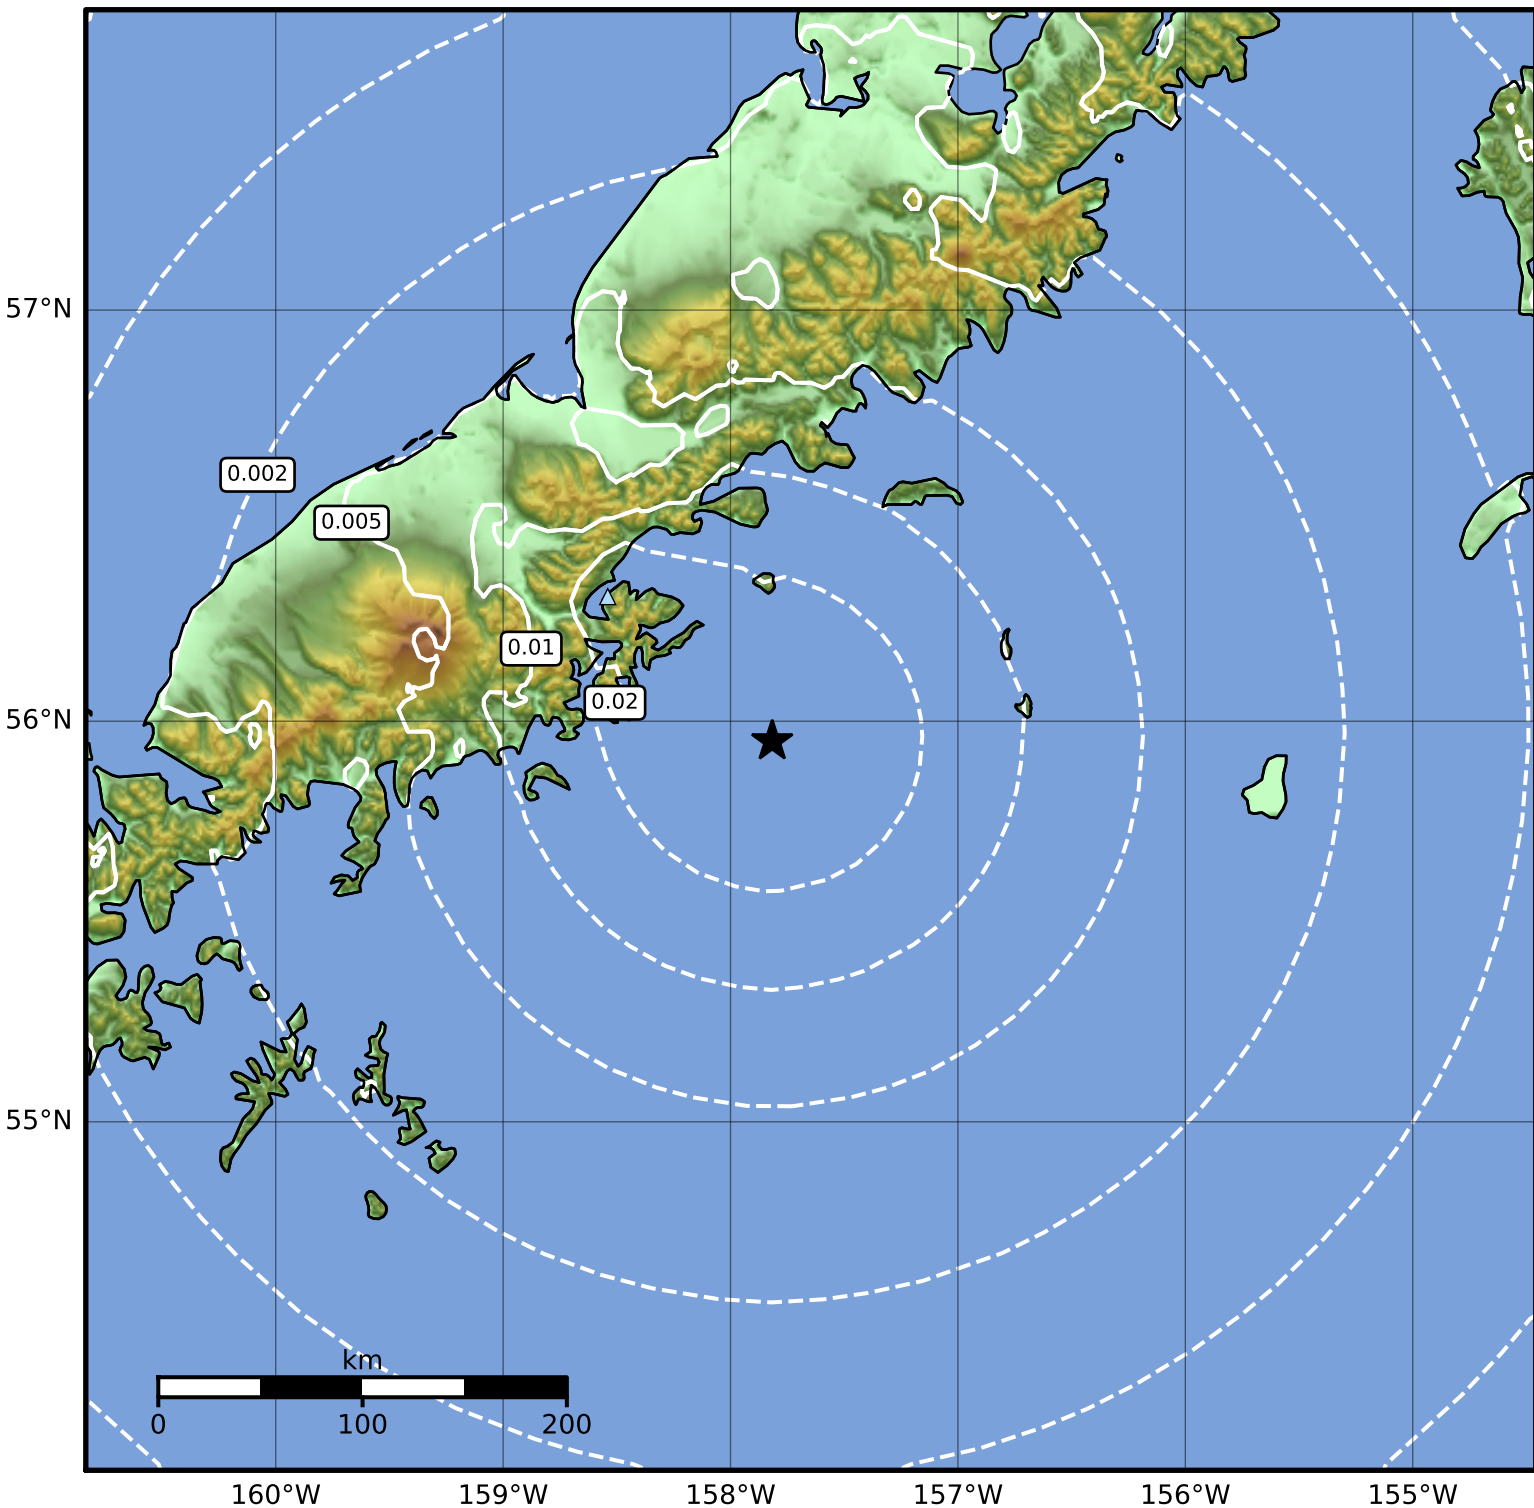

Peak Ground Velocity Map Alaska Earthquake Center
 ShakeMap: 52 km (32 miles) SE of Chignik
 Feb 03, 2023 10:36:37 UTC M3.6 N55.95 W157.82 Depth: 40.3km ID:ak0231kefxc

Scale based on Worden et al. (2012)

Version 2: Processed 2023-02-03T17:27:10Z

△ Seismic Instrument ○ Reported Intensity

★ Epicenter