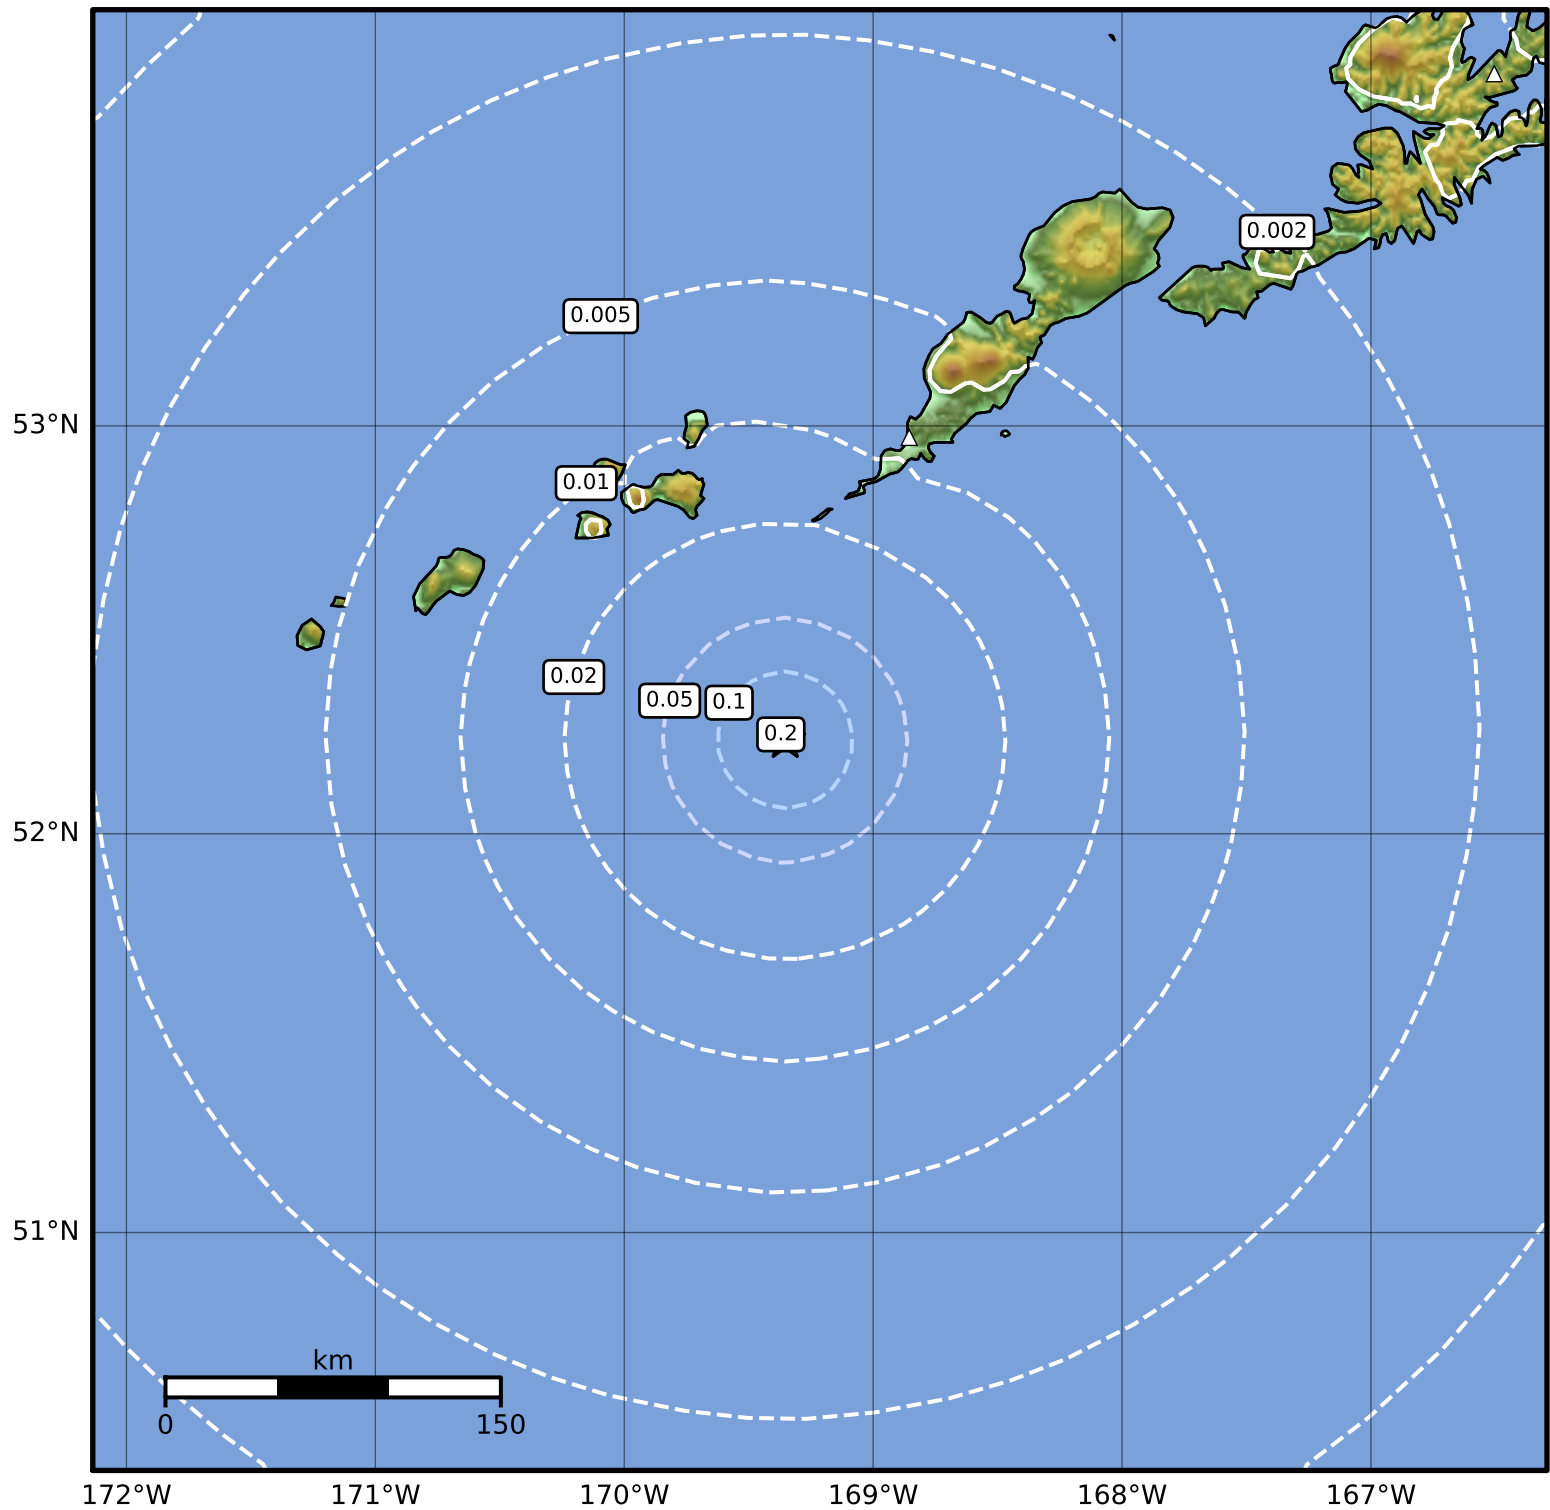

Peak Ground Velocity Map Alaska Earthquake Center
 ShakeMap: 85 km (53 miles) SSW of Nikolski
 Feb 03, 2023 11:26:23 UTC M4.0 N52.23 W169.35 Depth: 17.6km ID:ak0231kez73e

PGV (cm/s)	0.1	0.2	0.5	1	2	5	10	20	50	100	200
------------	-----	-----	-----	---	---	---	----	----	----	-----	-----

Scale based on Worden et al. (2012)

Version 2: Processed 2023-02-03T17:36:00Z

△ Seismic Instrument ○ Reported Intensity

★ Epicenter