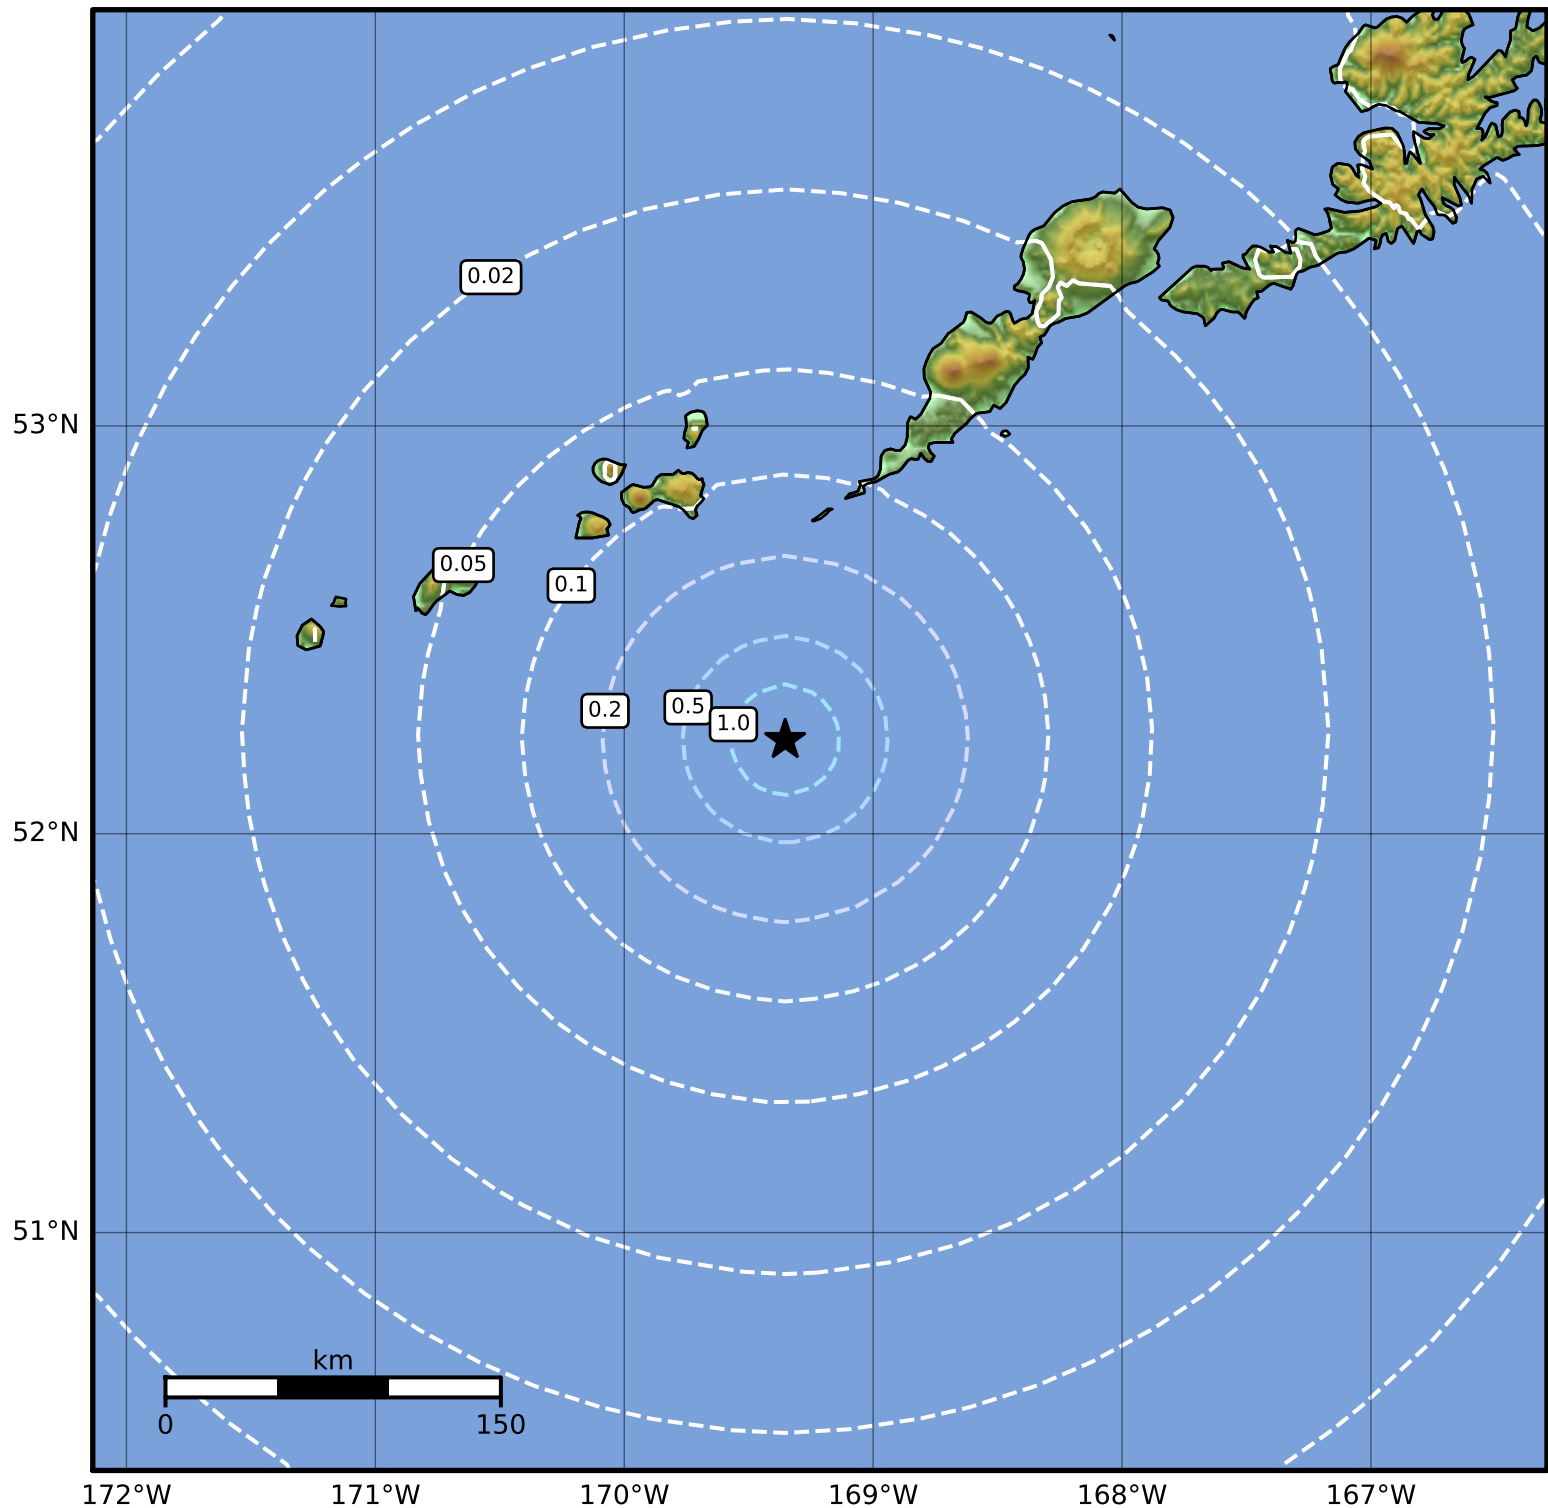

0.3 Second Peak Spectral Acceleration Map Alaska Earthquake Center
 ShakeMap: 85 km (53 miles) SSW of Nikolski
 Feb 03, 2023 11:26:23 UTC M4.0 N52.23 W169.35 Depth: 17.6km ID:ak0231kez73e

SA(0.3) (%g)	0.1	0.2	0.5	1	2	5	10	20	50	100	200
--------------	-----	-----	-----	---	---	---	----	----	----	-----	-----

Scale based on Worden et al. (2012)

Version 2: Processed 2023-02-03T17:36:00Z

△ Seismic Instrument ○ Reported Intensity

★ Epicenter